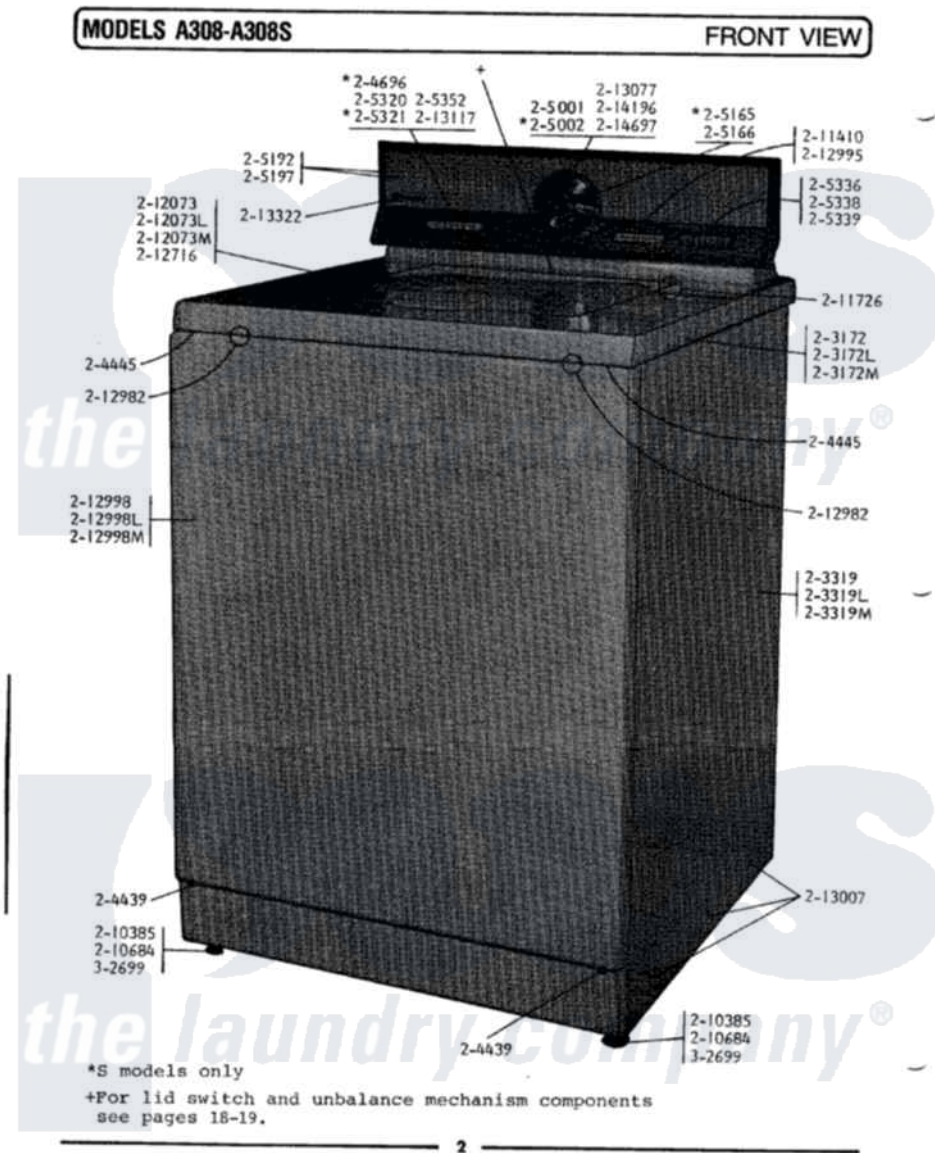

Maytag LA308 04 - FRONT VIEW

Maytag Residential Maytag LA308 Washer Parts Parts Diagram 04 - FRONT VIEW
 Click on the part number to view part

Item	Original Part Number	Replaced By	Status	Part Description
2	203172L		Not Available	TOP COVER-ALMOND
5	203319L		Not Available	(ALMOND)
7	204439			Screw And Fstner Assembly
8	204445			Screw And Fastener Assembly
10	205001			Timer
13	205166		Not Available	TIMER DIAL, SUN-GLOW
14	205192		Not Available	CONTROL PANEL, SUN-GLOW
15	205197		Not Available	CONTROL PANEL KIT, SUN-GLOW
16	205320			Temperature Control Switch
18	205336			Water Level Switch
19	205338			Button Kit For 2-5336-1
20	205339			Button Kit For 2-5336
21	205352		Not Available	BUTTON KIT FOR 2-5320
22	210385			Lock Nut For Adjustable Leg
23	210684			Foot, Adjustable Leg

24	211294	90767	Screw, 8A X 3/8 HeX Washer Head Tapping
25	211410		Screw, HeX Head No.8 X 3/8 Inch
26	211726		Hinge, Ball Lid
28	212073L	Not Available	LID-ALMOND
30	212716		Bumper, Lid
31	212982	22001650	Fastener, Spring
32	212995	Not Available	PLUG FOR CONTROL PANEL
34	212998L	Not Available	FRONT PANEL-ALMOND
36	213007		Xfor Cabinet See Cabinet, Back
37	213077	Not Available	CAP FOR TIMER KNOB
38	213117	67006908	Screw, Ice Rack
39	213322	Not Available	MAYTAG DECAL
40	213846		Guard, Belt
41	214196	Not Available	TIMER KNOB-CLEAR ACRYLIC
42	214697		Easy-Grip Knob
43	Y302699	22003428	Leg, Adjustable