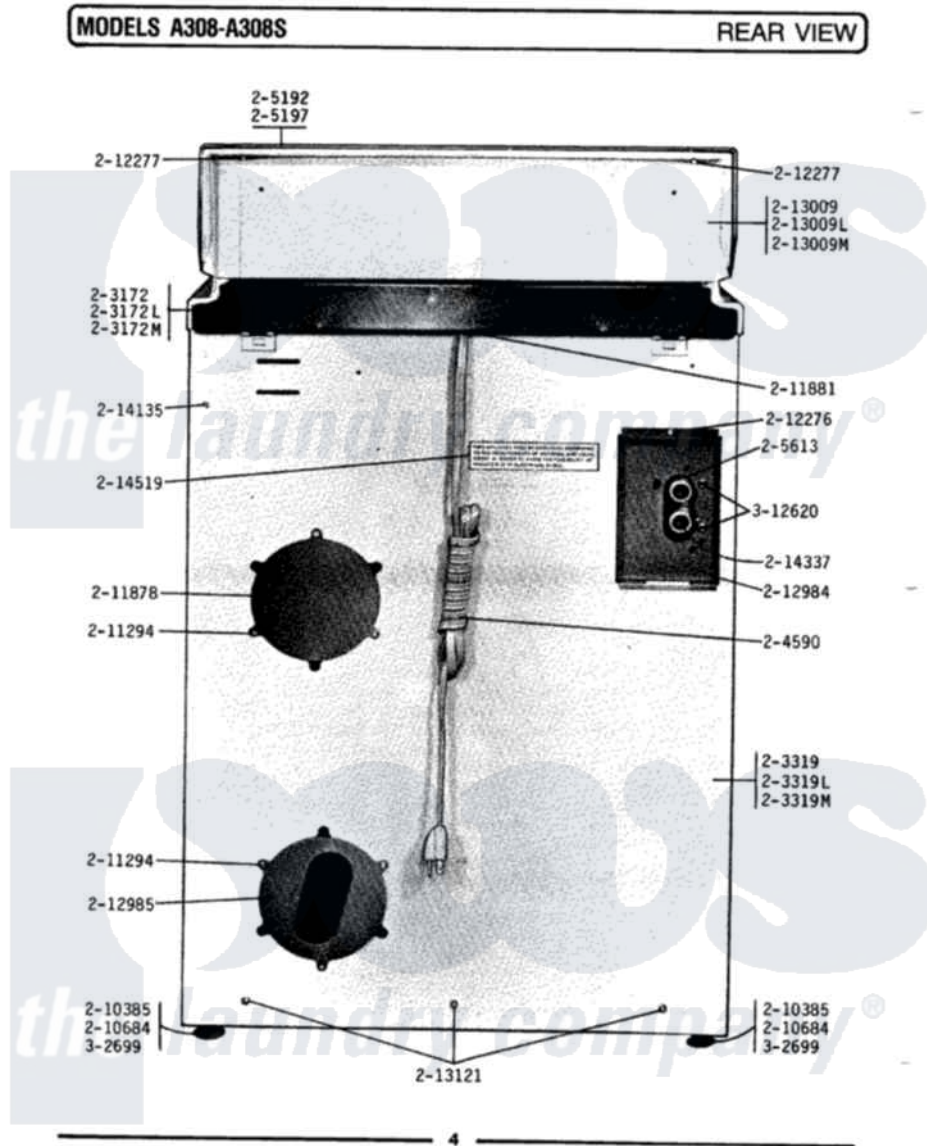

# Maytag LA308 05 - REAR VIEW

Maytag Residential Maytag LA308 Washer Parts Parts Diagram 05 - REAR VIEW  
 Click on the part number to view part

Item	Original Part Number	Replaced By	Status	Part Description
1	<a href="#">Y201808</a>			Converter
3	203172L		Not Available	TOP COVER-ALMOND
6	203319L		Not Available	(ALMOND)
8	<a href="#">204590</a>			Cord, Power
9	205192		Not Available	CONTROL PANEL, SUN-GLOW
10	205197		Not Available	CONTROL PANEL KIT, SUN-GLOW
11	<a href="#">205613</a>			Water Valve
12	<a href="#">210385</a>			Lock Nut For Adjustable Leg
13	<a href="#">210684</a>			Foot, Adjustable Leg
14	211294	<a href="#">90767</a>		Screw, 8A X 3/8 HeX Washer Head Tapping
15	211878		Not Available	PLATE, ACCESS
16	<a href="#">211881</a>			Grommet, Cord Part Not Used-Gas Models Only
17	212276	<a href="#">W10116760</a>		Screw
18	<a href="#">212277</a>			Screw, No.8 X 1/2 Inch

19	<a href="#">212984</a>		Valve Mounting Plate
20	212985	<a href="#">22002924</a>	Plate, Access
22	213009L		Not Available CONTROL COVER-ALMOND
24	213121	<a href="#">3400111</a>	Screw, 12-14 X 5/8
25	214135		Not Available CLIP, FASTENER
26	214337	<a href="#">96160</a>	Screen
27	214519		LABEL, ELECTRICAL INSTR. PART NOT USED-GAS MODELS ONLY
28	<a href="#">301548</a>		Clamp, Ground Wire
29	Y302699	<a href="#">22003428</a>	Leg, Adjustable
30	<a href="#">311155</a>		Ground Wire And Clamp
31	<a href="#">312620</a>		Screw, Sems