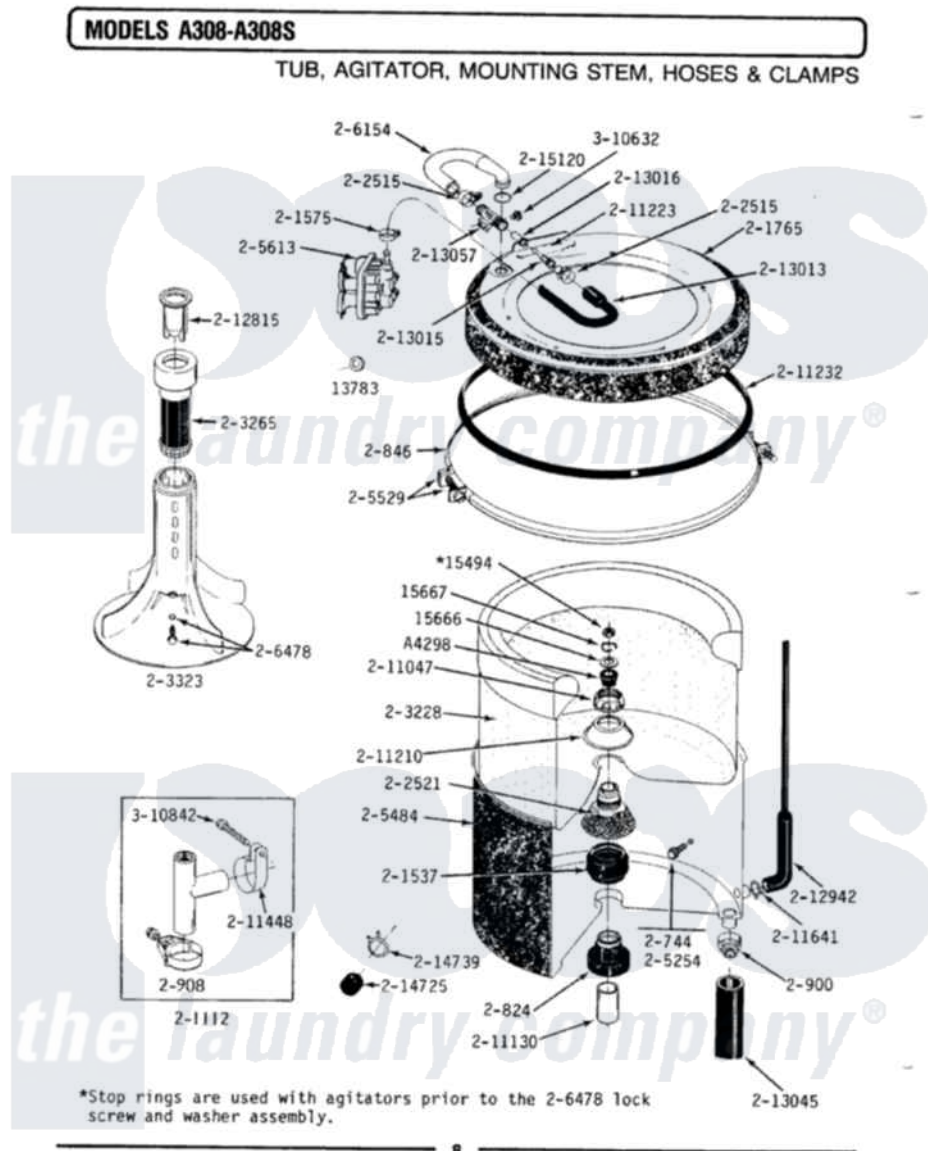

Maytag LA308 07 - TUB, AGITATOR, MTG. STEM, HOSES & CLAMPS

Maytag Residential Maytag LA308 Washer Parts Diagram 07 - TUB, AGITATOR, MTG. STEM, HOSES & CLAMPS

[Click on the part number to view part](#)

Item	Original Part Number	Replaced By	Status	Part Description
1	Y0A4298	6-0A57420		Seal- Agitator
2	Y013783			Washer, Inlet Hose
3	Y014792	6-0A57420		Seal- Agitator
4	Y015149			Brass Washer-Agitator Seal
5	Y015494			Stop Ring-Agitator Shaft
6	Y015666			Washer, Retaining -
7	Y015667			Retaining Ring
8	Y054867			Washer, Lock
9	Y059137	Y059141		Ctn. 50 Ft. 31/32 Drain Hose
10	Y059141			Ctn. 50 Ft. 31/32 Drain Hose
11	200672	76314		Hose, Inlet 6 Ft. Hose With Elbow
12	200675	76314		Hose, Inlet 6 Ft. Hose With Elbow
13	200681	21001467		Hose- 10'
14	200682	76314		Hose, Inlet 6 Ft. Hose With Elbow