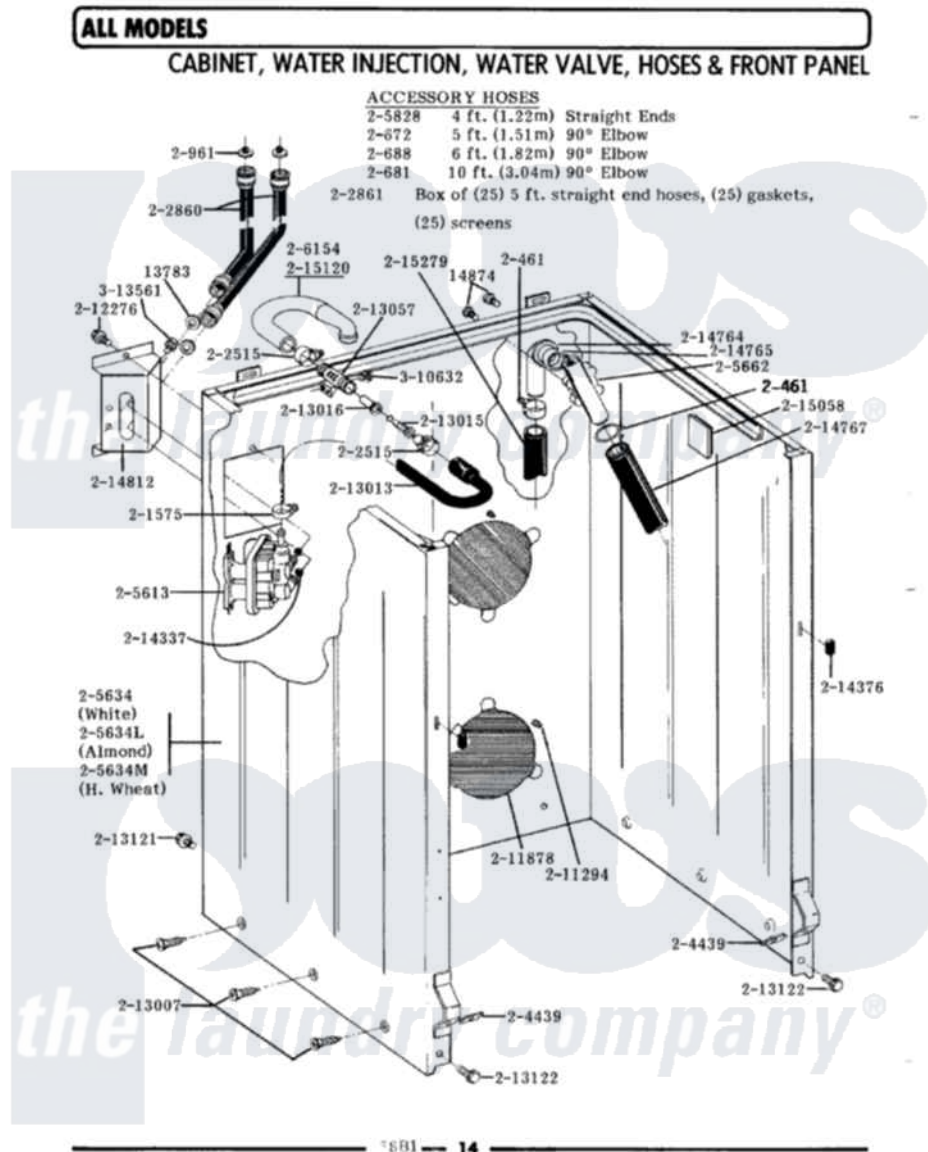

Maytag LA310 03 - CBNT,WATER INJ & VALVE,HOSES & FRT PANEL

Maytag Residential Maytag LA310 Washer Parts Parts Diagram 03 - CBNT.WATER INJ & VALVE,HOSES & FRT PANEL

Click on the part number to view part

Item	Original Part Number	Replaced By	Status	Part Description
1	Y013783			Washer, Inlet Hose
2	Y014874			Screw, Idler Arm And Sleeve
3	200461	285655		Clamp, Hose
4	200672	76314		Hose, Inlet 6 Ft. Hose With Elbow
5	200681	21001467		Hose- 10'
6	200688	76314		Hose, Inlet 6 Ft. Hose With Elbow
7	Y200832			Capacitor
8	200961	12001413		Strainer And Washer Kit
9	201575			Clamp, Hose
10	202515	596669		Clamp, Manifold
11	202860			Inlet Hose Assembly
12	202861	202860		Inlet Hose Assembly
13	203237			No.17 Wire With Terminal
14	204439			Screw And Fstner Assembly

15	205613		Water Valve
17	205634L	Not Available	CABINET WELD ASSEMBLY WITH BUM
19	205662	206638	Siphon Break
20	205828	202860	Inlet Hose Assembly
21	206103		Capacitor Kit
22	206154		Injector Tube With Seal
23	211149		Clip, Capacitor
24	211294	90767	Screw, 8A X 3/8 HeX Washer Head Tapping
25	211878	Not Available	PLATE, ACCESS
26	212276	W10116760	Screw
27	212982	22001650	Fastener, Spring
29	212998L	Not Available	FRONT PANEL-ALMOND
30	213007		Xfor Cabinet See Cabinet, Back
31	213013		Hose, Injector
32	213015		Nozzle, Injector
33	213016	216201	Nozzle
34	213057	22213057	Sleeve- In
35	213121	3400111	Screw, 12-14 X 5/8
36	213122	27001200	Screw
37	213846		Guard, Belt
38	214337	96160	Screen
39	214376	22002331	Spacer, Front Panel
40	214764	208847	Elbow
41	214765		Gasket, Siphon Break
42	214767	22001448	Hose, Pump
43	214768	211704	Hose, Drain
44	214812	22002361	Bracket, Water Valve
45	200461	285655	Clamp, Hose
46	215058		Pad, Cabinet Bumper
47	215120		Seal For Injector Tube
48	Y310632	1163839	Screw
49	Y313561		Screw---NA