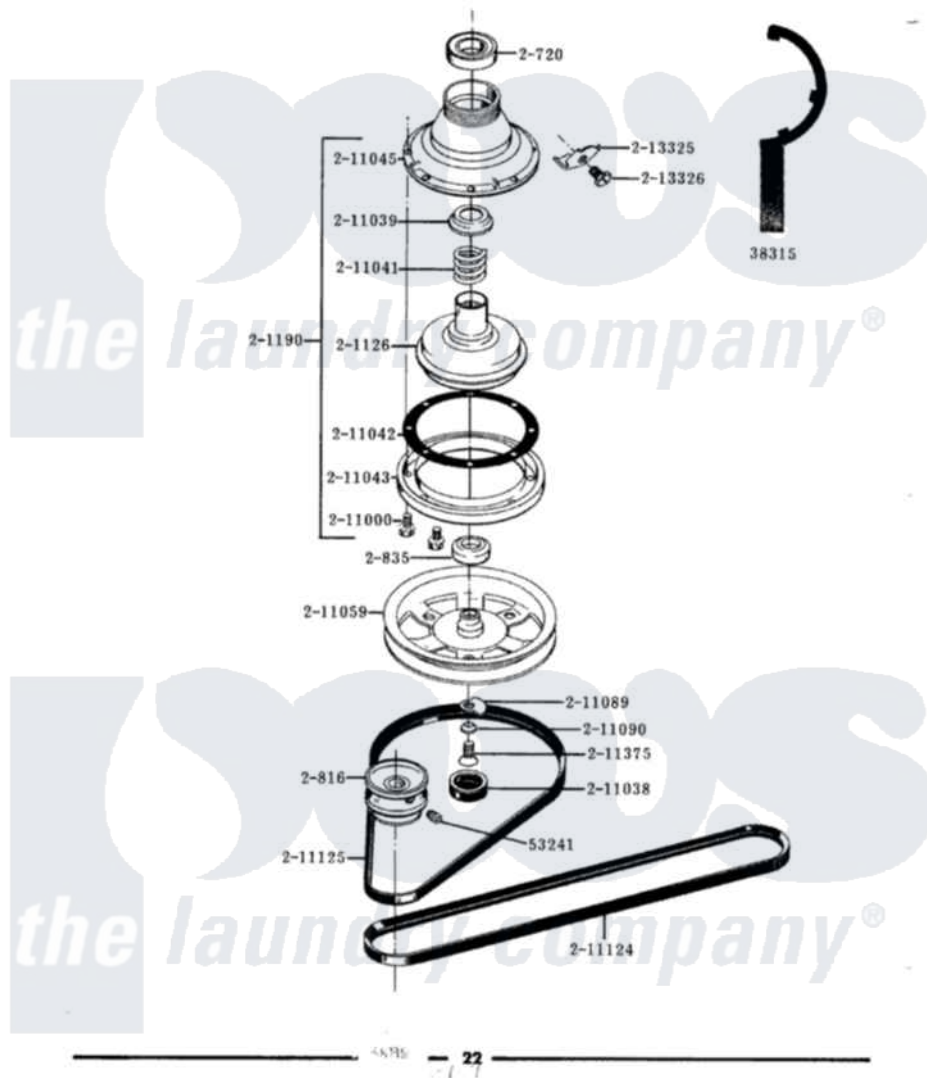

Maytag LA310 04 - CLUTCH, BRAKE & BELTS

ALL MODELS **CLUTCH, BRAKE & BELTS**

Maytag Residential Maytag LA310 Washer Parts Parts Diagram 04 - CLUTCH, BRAKE & BELTS
 Click on the part number to view part

Item	Original Part Number	Replaced By	Status	Part Description
1	Y038315	038315		Tool
2	Y053241			Set Screw, Motor Pulley
3	Y200720	22003441		Bearing, Rear
4	200816	6-2008160		Pulley- MO
5	200835			Bearing, Brake Rotor
6	201126	6-2011900		Brake Asse
7	201190	6-2011900		Brake Asse
8	211000			SCREW, BRAKE DRUM (HEX HEAD)
9	211038		Not Available	CAP, OIL RETAINER
10	211039	6-2011900		Brake Asse
11	211041	6-2011900		Brake Asse
12	211042	6-2011900		Brake Asse
13	211043	6-2011900		Brake Asse
14	211045	6-2011900		Brake Asse
15	211059	6-2301530		Pulley
16	211089			Lug, Stop Pulley

17	211090	22003555	Washer, Stop Lug
18	211124		Part Not Used
19	211125		V Belt, Drive Pulley
20	211375	681582	Screw
21	213325		Clip, Retaining
22	213326		Bolt, Sems Retaining Clip