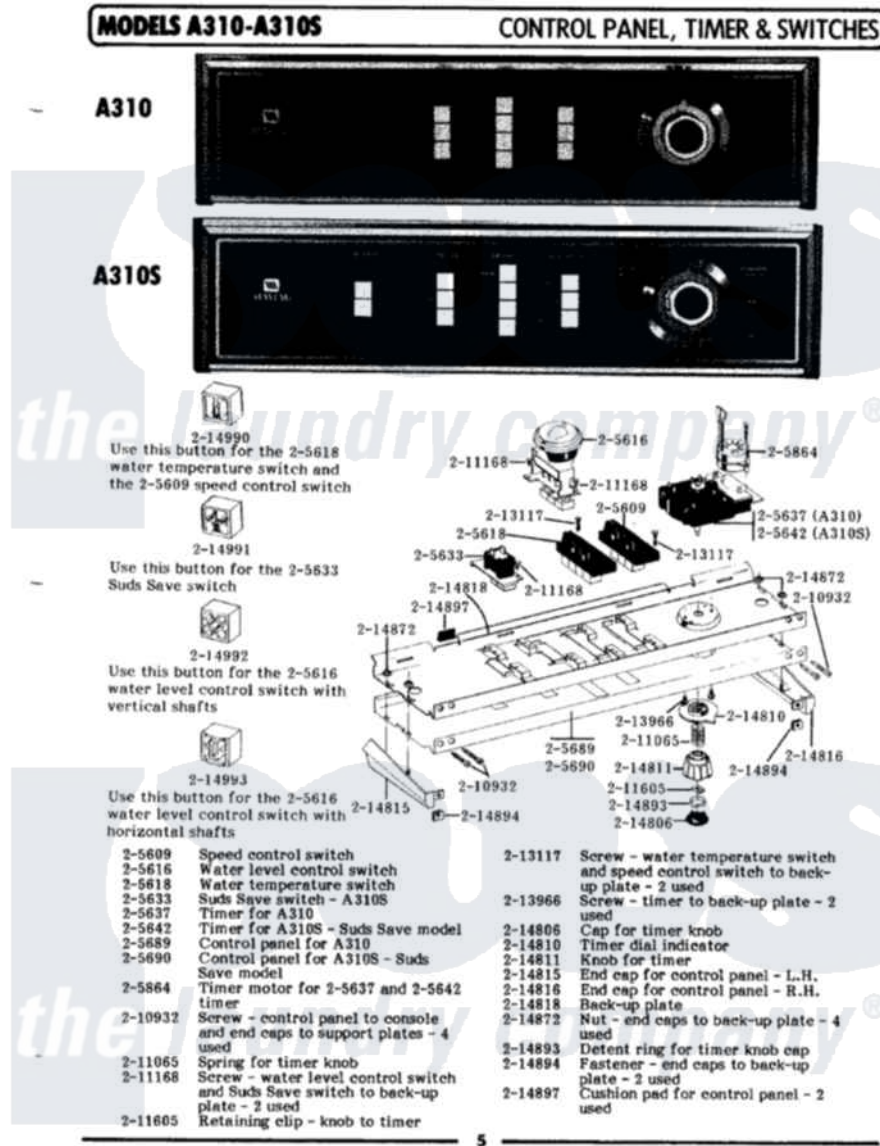

# Maytag LA310 05 - CONTROL PANEL, TIMER & SWITCHES

Maytag Residential Maytag LA310 Washer Parts Parts Diagram 05 - CONTROL PANEL, TIMER & SWITCHES  
 Click on the part number to view part

Item	Original Part Number	Replaced By	Status	Part Description
1	<a href="#">Y205609</a>			Speed Control Switch
2	<a href="#">205616</a>			Water Level Control Switch
3	205618		Not Available	WATER TEMPERATURE SWITCH
5	<a href="#">205637</a>			Timer
7	205689		Not Available	CONTROL PANEL
9	205864		Not Available	TIMER MOTOR 120-60
10	<a href="#">210932</a>			Screw, No.8 X 9/16 Ctsk Note: Screw, Inlet Duct
11	<a href="#">211065</a>			Spring, Index Wheel
12	211168	<a href="#">W10139210</a>		Screw, 8-18 X 5/16
13	<a href="#">211605</a>			Bezel, Timer Dial
14	213117	<a href="#">67006908</a>		Screw, Ice Rack
15	213966	<a href="#">3400014</a>		Screw
16	214806		Not Available	CAP FOR TIMER KNOB
17	214810	<a href="#">22001571</a>		Bezel, Timer Dial
18	<a href="#">214811</a>			Knob For Timer

19	<a href="#">214815</a>		End Cap F/Control Panel-LH
20	<a href="#">214816</a>		End Cap F/Control Panel-RH
21	<a href="#">214818</a>		Back Up Plate
22	<a href="#">214872</a>		Palnut, End Cap Note: Nut, Lamp Holder
23	214893	Not Available	DETENT RING F/TIMER KNOB CA
24	<a href="#">214894</a>		Fastener, End Cap
25	<a href="#">214897</a>		Pad, Control Panel