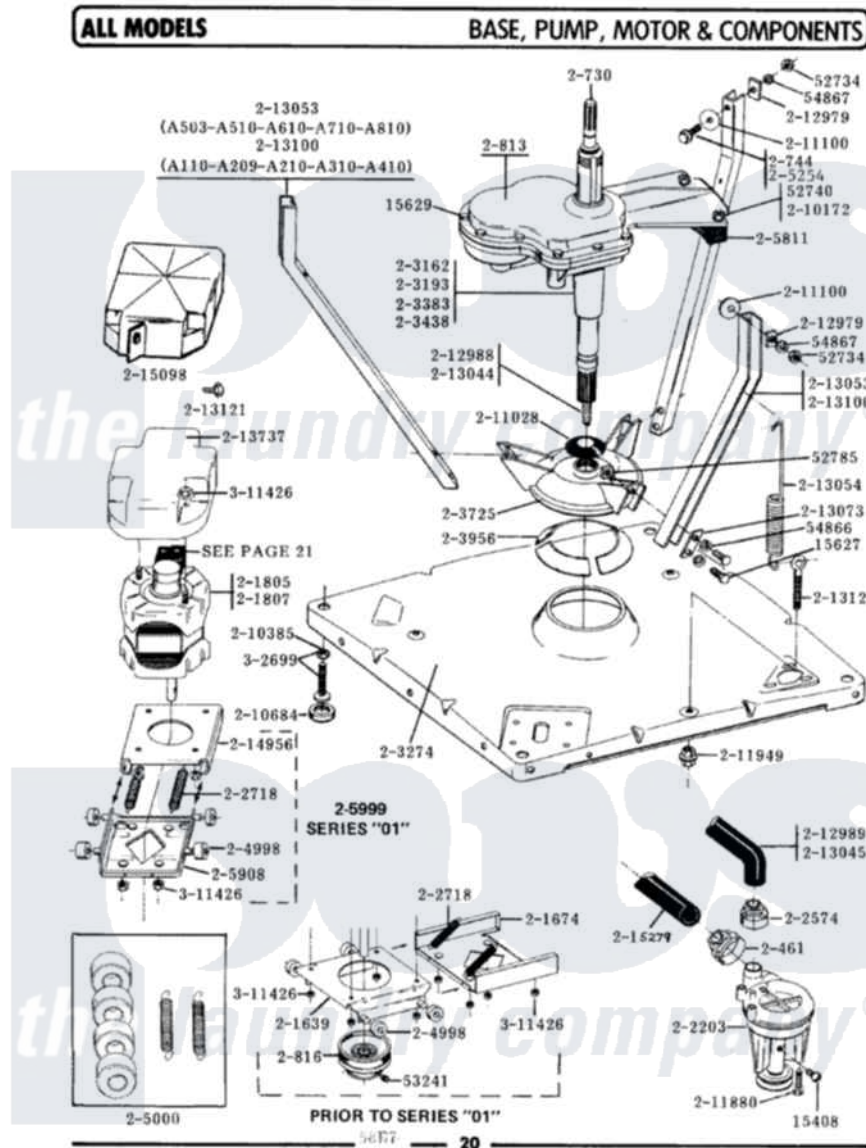

# Maytag LA310S 01 - BASE, PUMP, MOTOR & COMPONENTS

Maytag Residential Maytag LA310S Washer Parts Parts Diagram 01 - BASE, PUMP, MOTOR & COMPONENTS  
 Click on the part number to view part

Item	Original Part Number	Replaced By	Status	Part Description
1	Y015408	<a href="#">22003235</a>		Screw, Bearing Insert
2	<a href="#">Y015627</a>			Screw- Hex
3	<a href="#">Y015629</a>			Bolt, Grinding Chamber
4	<a href="#">Y052734</a>			Nut, Carrage Bolts And Bracket
5	Y052740	<a href="#">62739</a>		Nut, Lock
6	<a href="#">Y052785</a>			Nut, Brace To Damper
7	<a href="#">Y053241</a>			Set Screw, Motor Pulley
8	Y054866	<a href="#">486009</a>		Lockwasher
9	<a href="#">Y054867</a>			Washer, Lock
10	200461	<a href="#">285655</a>		Clamp, Hose
11	200730	<a href="#">22002124</a>		Shaft- Agi
12	200744	<a href="#">W10175939</a>		Bolt
13	200750		Not Available	GEAR CASE COVER
14	200813		Not Available	GEAR CASE COVER ASSEMBLY
15	200816	<a href="#">6-2008160</a>		Pulley- MO