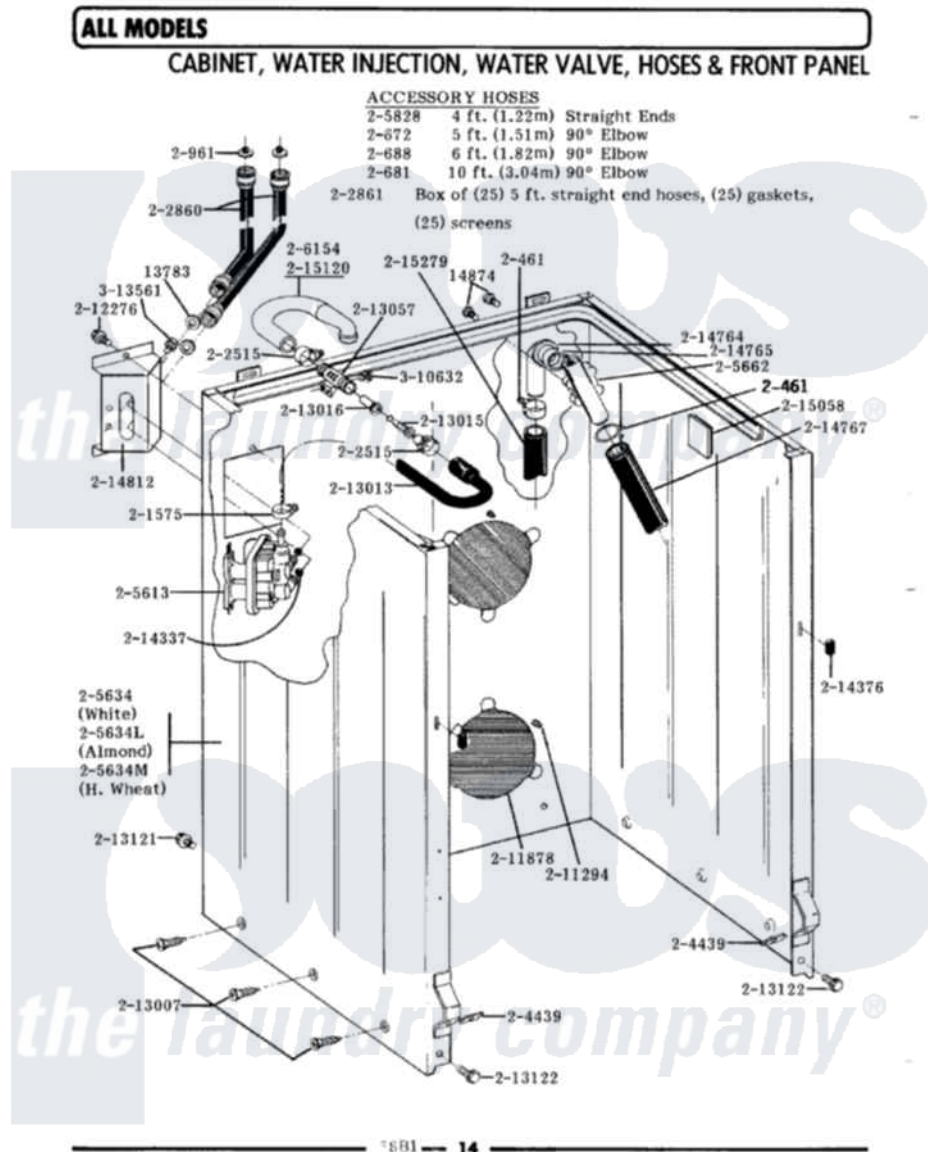

Maytag LA310S 02 - CBNT,WATER INJ & VALVE,HOSES & FRT PANEL

Maytag Residential Maytag LA310S Washer Parts Diagram 02 - CBNT,WATER INJ & VALVE,HOSES & FRT PANEL

Click on the part number to view part

Item	Original Part Number	Replaced By	Status	Part Description
1	Y013783			Washer, Inlet Hose
2	Y014874			Screw, Idler Arm And Sleeve
3	200461	285655		Clamp, Hose
4	200672	76314		Hose, Inlet 6 Ft. Hose With Elbow
5	200681	21001467		Hose- 10'
6	200688	76314		Hose, Inlet 6 Ft. Hose With Elbow
7	Y200832			Capacitor
8	200961	12001413		Strainer And Washer Kit
9	201575			Clamp, Hose
10	202515	596669		Clamp, Manifold
11	202860			Inlet Hose Assembly
12	202861	202860		Inlet Hose Assembly
13	203237			No.17 Wire With Terminal
14	204439			Screw And Fstner Assembly

15	205613		Water Valve
17	205634L	Not Available	CABINET WELD ASSEMBLY WITH BUM
19	205662	206638	Siphon Break
20	205828	202860	Inlet Hose Assembly
21	206103		Capacitor Kit
22	206154		Injector Tube With Seal
23	211149		Clip, Capacitor
24	211294	90767	Screw, 8A X 3/8 HeX Washer Head Tapping
25	211878	Not Available	PLATE, ACCESS
26	212276	W10116760	Screw
27	212982	22001650	Fastener, Spring
29	212998L	Not Available	FRONT PANEL-ALMOND
30	213007		Xfor Cabinet See Cabinet, Back
31	213013		Hose, Injector
32	213015		Nozzle, Injector
33	213016	216201	Nozzle
34	213057	22213057	Sleeve- In
35	213121	3400111	Screw, 12-14 X 5/8
36	213122	27001200	Screw
37	213846		Guard, Belt
38	214337	96160	Screen
39	214376	22002331	Spacer, Front Panel
40	214764	208847	Elbow
41	214765		Gasket, Siphon Break
42	214767	22001448	Hose, Pump
43	214768	211704	Hose, Drain
44	214812	22002361	Bracket, Water Valve
45	200461	285655	Clamp, Hose
46	215058		Pad, Cabinet Bumper
47	215120		Seal For Injector Tube
48	Y310632	1163839	Screw
49	Y313561		Screw---NA