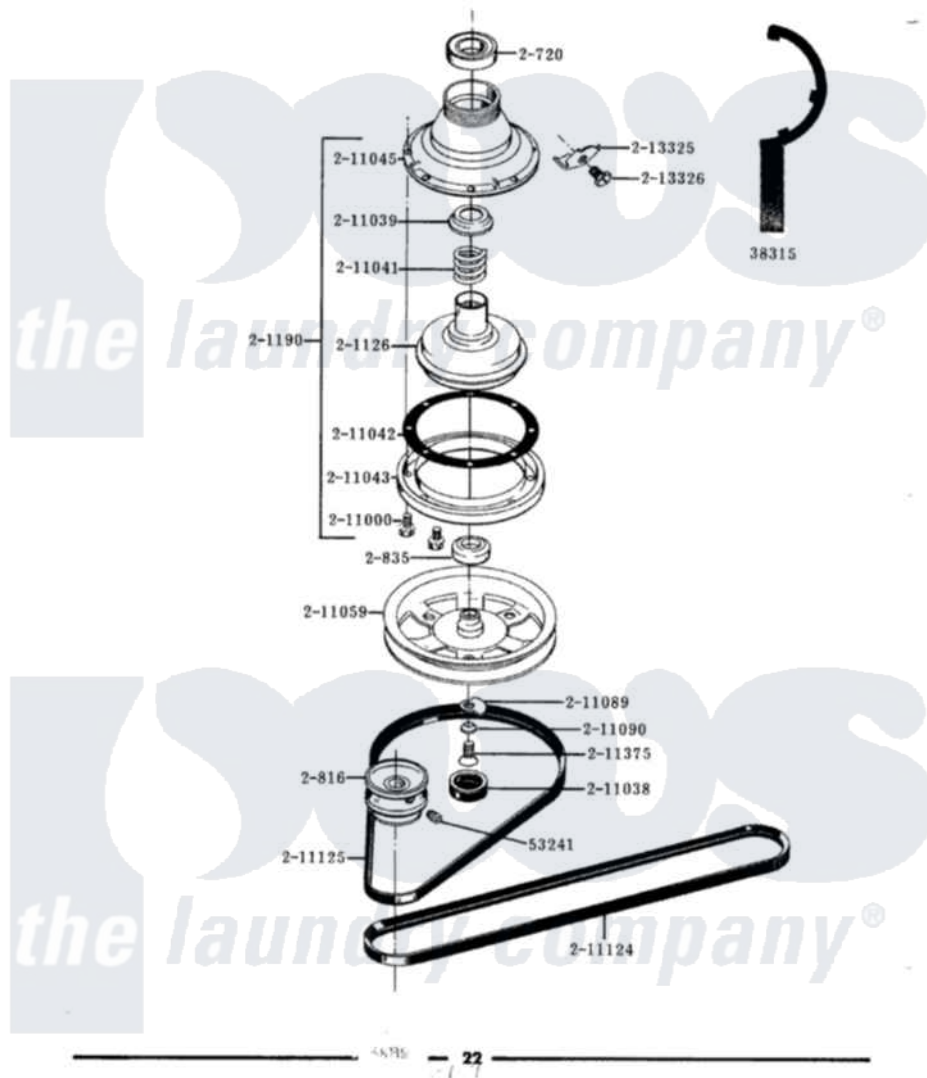

Maytag LA310S 03 - CLUTCH, BRAKE & BELTS

ALL MODELS **CLUTCH, BRAKE & BELTS**

Maytag [Residential Maytag LA310S Washer Parts](#) Parts Diagram 03 - CLUTCH, BRAKE & BELTS
 Click on the part number to view part

Item	Original Part Number	Replaced By	Status	Part Description
1	Y038315	038315		Tool
2	Y053241			Set Screw, Motor Pulley
3	Y200720	22003441		Bearing, Rear
4	200816	6-2008160		Pulley- MO
5	200835			Bearing, Brake Rotor
6	201126	6-2011900		Brake Asse
7	201190	6-2011900		Brake Asse
8	211000			SCREW, BRAKE DRUM (HEX HEAD)
9	211038		Not Available	CAP, OIL RETAINER
10	211039	6-2011900		Brake Asse
11	211041	6-2011900		Brake Asse
12	211042	6-2011900		Brake Asse
13	211043	6-2011900		Brake Asse
14	211045	6-2011900		Brake Asse
15	211059	6-2301530		Pulley
16	211089			Lug, Stop Pulley

17	211090	22003555	Washer, Stop Lug
18	211124		Part Not Used
19	211125		V Belt, Drive Pulley
20	211375	681582	Screw
21	213325		Clip, Retaining
22	213326		Bolt, Sems Retaining Clip