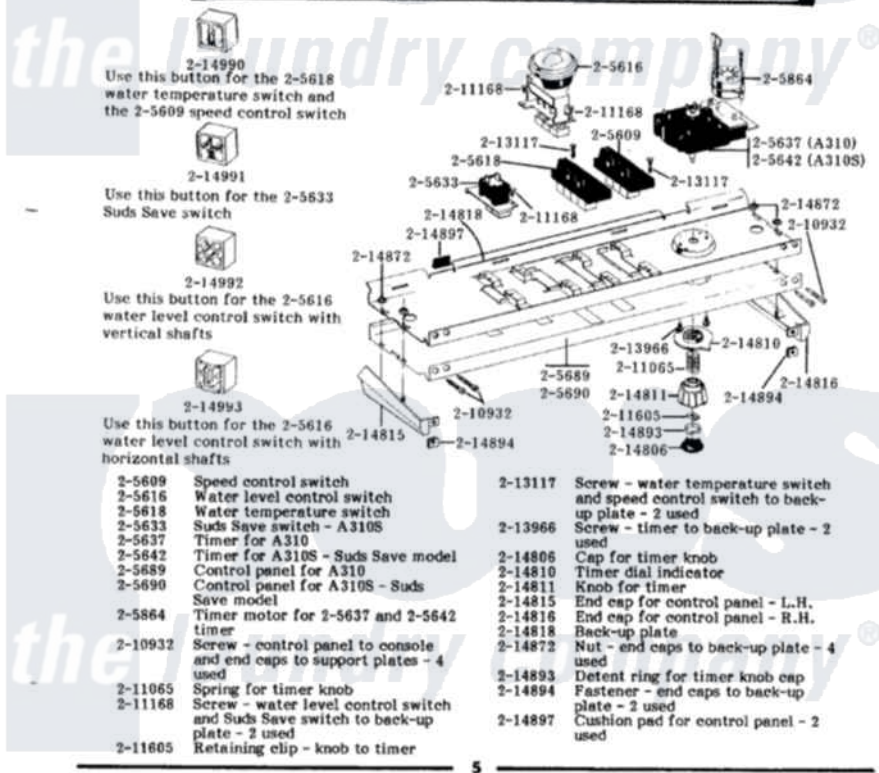

# Maytag LA310S 04 - CONTROL PANEL,TIMER & SWITCHES

## MODELS A310-A310S CONTROL PANEL, TIMER & SWITCHES

A310

A310S

Maytag Residential Maytag LA310S Washer Parts Parts Diagram 04 - CONTROL PANEL,TIMER & SWITCHES  
 Click on the part number to view part

Item	Original Part Number	Replaced By	Status	Part Description
1	<a href="#">Y205609</a>			Speed Control Switch
2	<a href="#">205616</a>			Water Level Control Switch
3	205618		Not Available	WATER TEMPERATURE SWITCH
4	<a href="#">205633</a>			Suds Save Switch
6	<a href="#">205642</a>			Timer
8	205690		Not Available	CONTROL PANEL
9	205864		Not Available	TIMER MOTOR 120-60
10	<a href="#">210932</a>			Screw, No.8 X 9/16 Ctsk Note: Screw, Inlet Duct
11	<a href="#">211065</a>			Spring, Index Wheel
12	211168	<a href="#">W10139210</a>		Screw, 8-18 X 5/16
13	<a href="#">211605</a>			Bezel, Timer Dial
14	213117	<a href="#">67006908</a>		Screw, Ice Rack
15	213966	<a href="#">3400014</a>		Screw
16	214806		Not Available	CAP FOR TIMER KNOB
17	214810	<a href="#">22001571</a>		Bezel, Timer Dial

18	<a href="#">214811</a>		Knob For Timer
19	<a href="#">214815</a>		End Cap F/Control Panel-LH
20	<a href="#">214816</a>		End Cap F/Control Panel-RH
21	<a href="#">214818</a>		Back Up Plate
22	<a href="#">214872</a>		Palnut, End Cap Note: Nut, Lamp Holder
23	214893	Not Available	DETENT RING F/TIMER KNOB CA
24	<a href="#">214894</a>		Fastener, End Cap
25	<a href="#">214897</a>		Pad, Control Panel