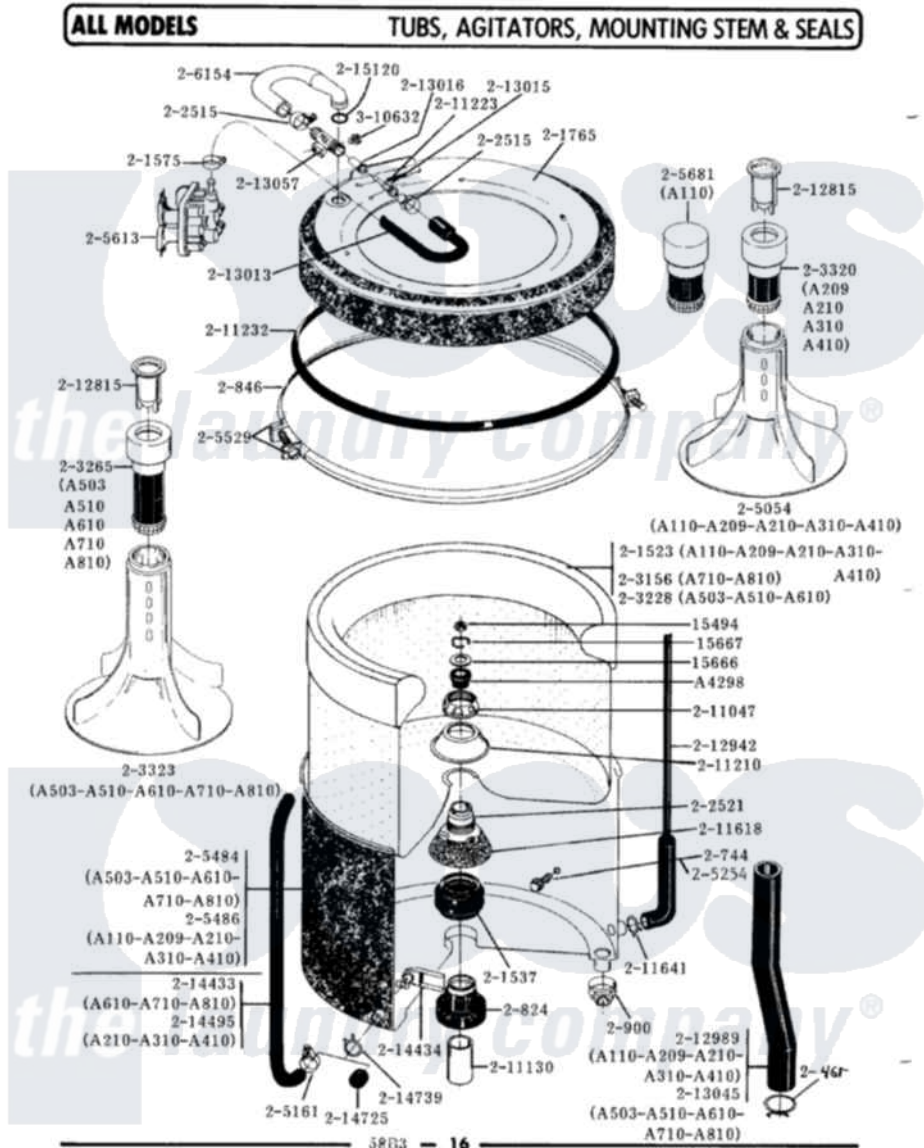

# Maytag LA310S 08 - TUB, AGITATOR, MOUNTING STEM & SEAL

Maytag Residential Maytag LA310S Washer Parts Parts Diagram 08 - TUB, AGITATOR, MOUNTING STEM & SEAL  
 Click on the part number to view part

Item	Original Part Number	Replaced By	Status	Part Description
1	A04298		Not Available	SEAL, AGITATOR DRIVE SHAFT
2	<a href="#">Y015494</a>			Stop Ring-Agitator Shaft
3	<a href="#">Y015666</a>			Washer, Retaining -
4	<a href="#">Y015667</a>			Retaining Ring
5	<a href="#">Y054867</a>			Washer, Lock
6	200744	<a href="#">W10175939</a>		Bolt
7	200824	<a href="#">6-2040130</a>		Tub Bearin
8	<a href="#">200846</a>			Clamp - Tub Cover
9	200900	<a href="#">616099</a>		Clamp
10	201523		Not Available	INNER TUB
11	<a href="#">201575</a>			Clamp, Hose
12	201765		Not Available	COVER, TUB
13	202515	<a href="#">596669</a>		Clamp, Manifold
14	202521	<a href="#">6-2095720</a>		Mounting S
15	203156		Not Available	INNER TUB
16	203320		Not Available	LINT FILTER - DISPENSER