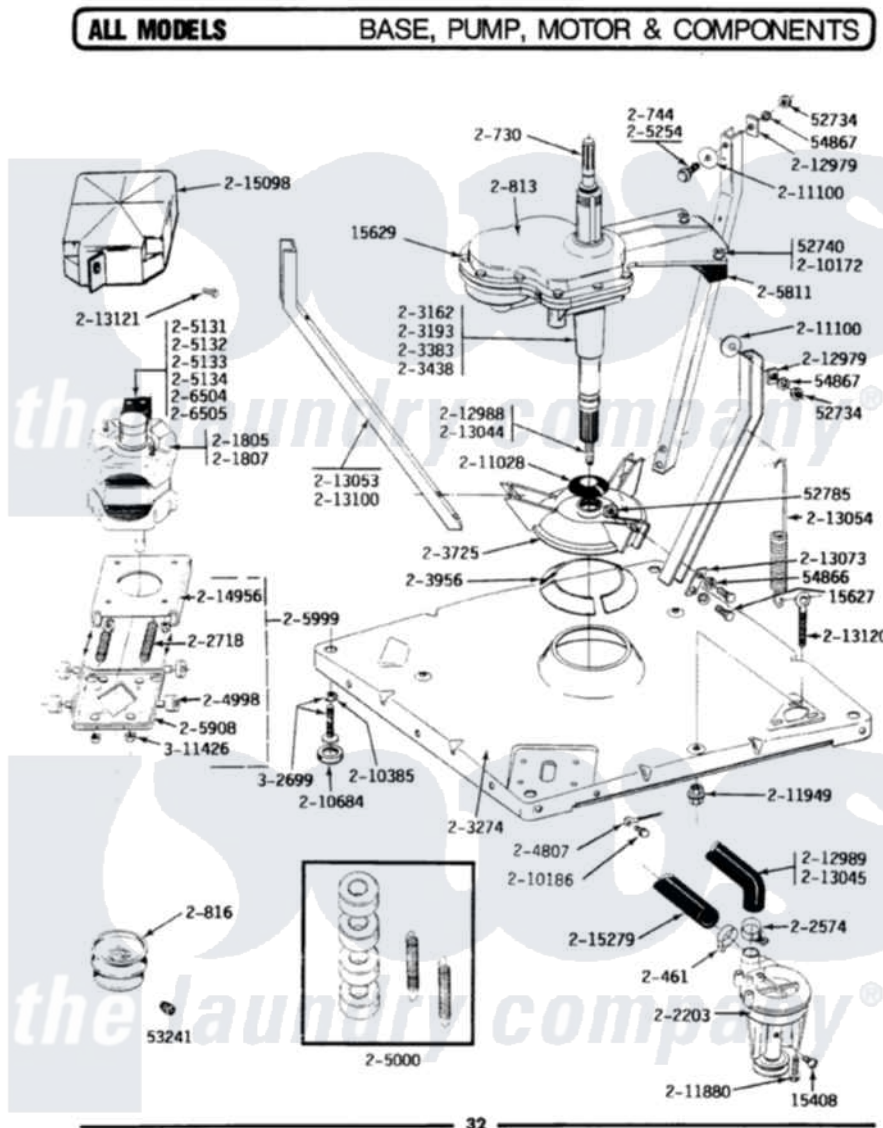

# Maytag LA312 02 - BASE, PUMP, MOTOR & COMPONENTS

Maytag Residential Maytag LA312 Washer Parts Parts Diagram 02 - BASE, PUMP, MOTOR & COMPONENTS  
 Click on the part number to view part

Item	Original Part Number	Replaced By	Status	Part Description
1	Y015408	<a href="#">22003235</a>		Screw, Bearing Insert
2	<a href="#">Y015627</a>			Screw- Hex
3	<a href="#">Y015629</a>			Bolt, Grinding Chamber
4	<a href="#">Y052734</a>			Nut, Carrage Bolts And Bracket
5	Y052740	<a href="#">62739</a>		Nut, Lock
6	<a href="#">Y052785</a>			Nut, Brace To Damper
7	<a href="#">Y053241</a>			Set Screw, Motor Pulley
8	Y054866	<a href="#">486009</a>		Lockwasher
9	<a href="#">Y054867</a>			Washer, Lock
10	200461	<a href="#">285655</a>		Clamp, Hose
11	200730	<a href="#">22002124</a>		Shaft- Agi
12	200744	<a href="#">W10175939</a>		Bolt
13	200813		Not Available	GEAR CASE COVER ASSEMBLY
14	200816	<a href="#">6-2008160</a>		Pulley- MO
16	201807	<a href="#">12002353</a>		Motor-Drve