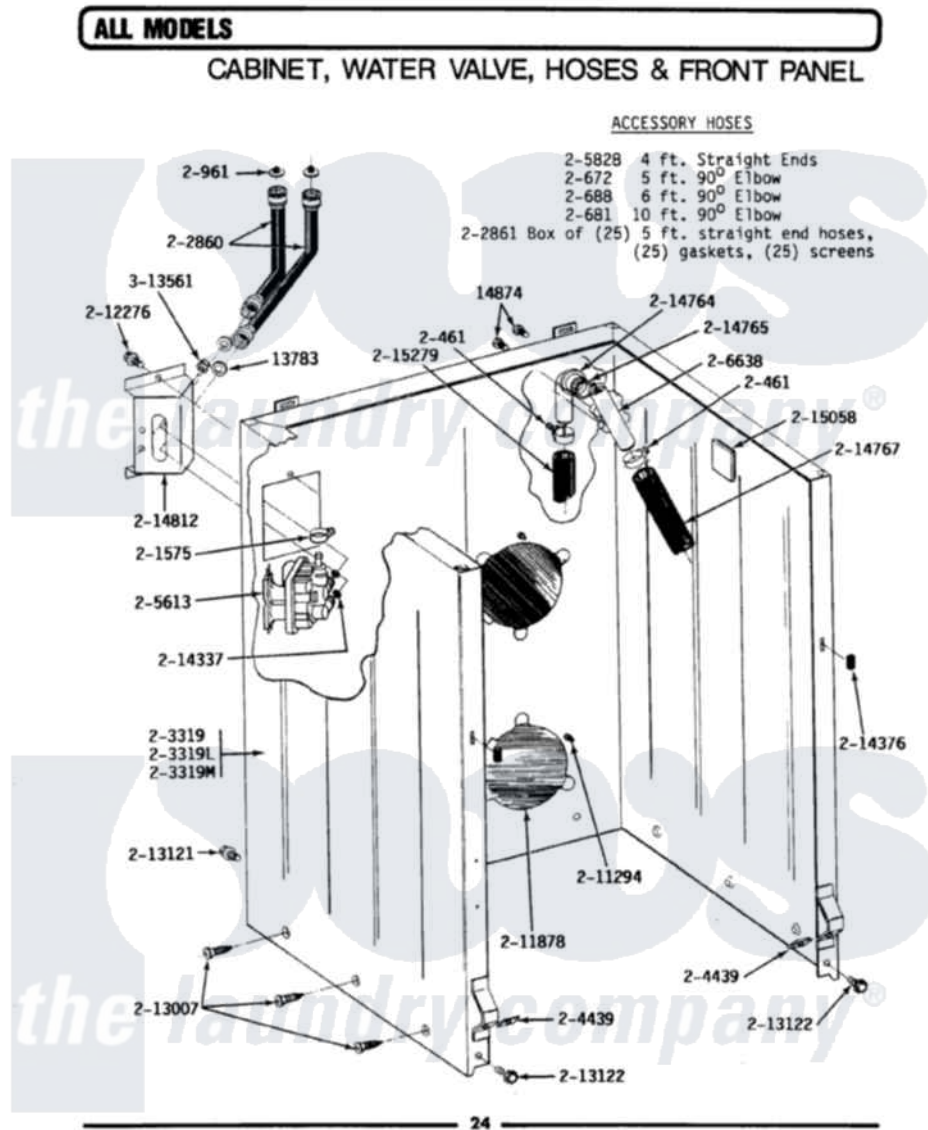

Maytag LA312 03 - CABINET, WATER VALVE, HOSES & FRNT PANEL

Maytag [Residential Maytag LA312 Washer Parts](#) Parts Diagram 03 - CABINET, WATER VALVE, HOSES & FRNT PANEL

Click on the part number to view part

Item	Original Part Number	Replaced By	Status	Part Description
1	Y013783			Washer, Inlet Hose
2	Y014874			Screw, Idler Arm And Sleeve
3	200461	285655		Clamp, Hose
4	200672	76314		Hose, Inlet 6 Ft. Hose With Elbow
5	200681	21001467		Hose- 10'
6	200688	76314		Hose, Inlet 6 Ft. Hose With Elbow
7	Y200832			Capacitor
8	200961	12001413		Strainer And Washer Kit
9	201575			Clamp, Hose
10	202860			Inlet Hose Assembly
11	202861	202860		Inlet Hose Assembly
12	203237			No.17 Wire With Terminal
15	204439			Screw And Fstner Assembly
16	205613			Water Valve

17	205828	202860	Inlet Hose Assembly
18	206103		Capacitor Kit
19	206638		Siphon Break
20	211149		Clip, Capacitor
21	211294	90767	Screw, 8A X 3/8 HeX Washer Head Tapping
22	211878	Not Available	PLATE, ACCESS
23	212276	W10116760	Screw
24	212982	22001650	Fastener, Spring
27	213007		Xfor Cabinet See Cabinet, Back
28	213121	3400111	Screw, 12-14 X 5/8
29	213122	27001200	Screw
30	213846		Guard, Belt
31	214337	96160	Screen
32	214376	22002331	Spacer, Front Panel
33	214764	208847	Elbow
34	214765		Gasket, Siphon Break
35	214767	22001448	Hose, Pump
36	214812	22002361	Bracket, Water Valve
37	215058		Pad, Cabinet Bumper
38	215279	22003410	Hose, Drain
39	Y313561		Screw---NA