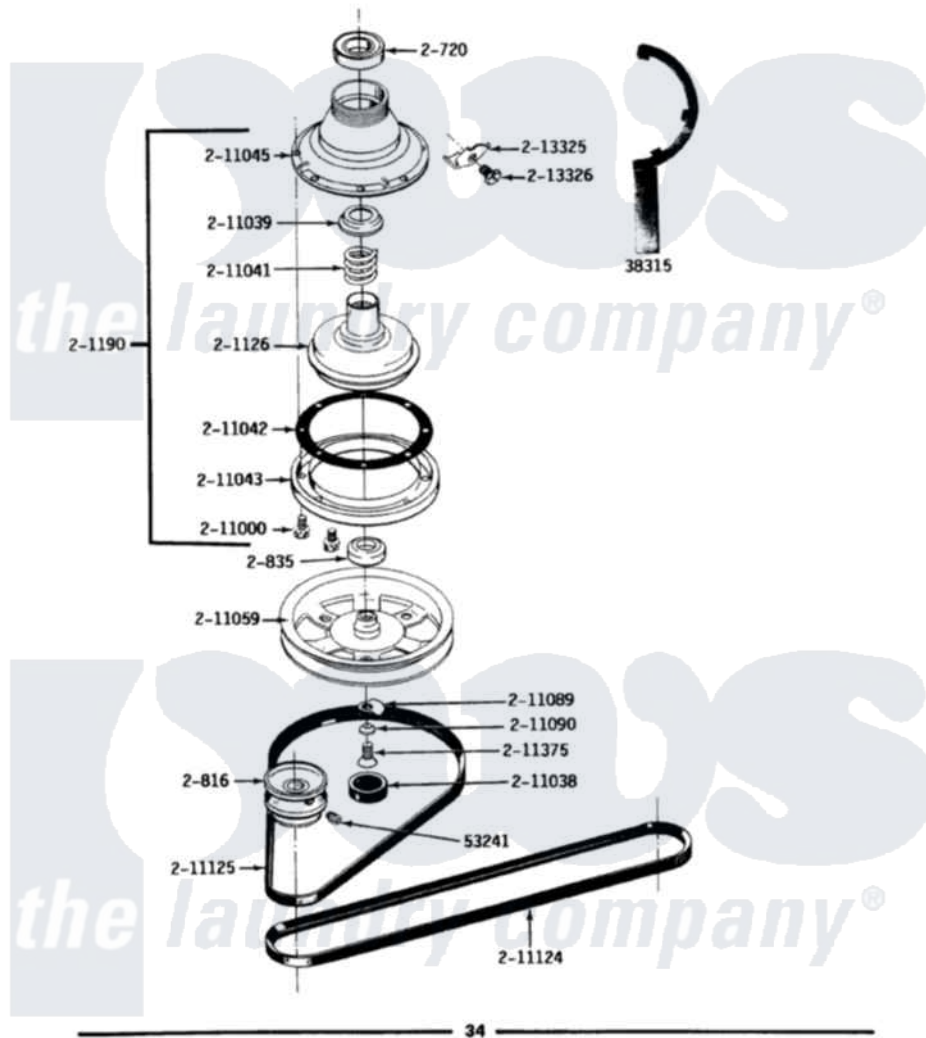

Maytag LA312 04 - CLUTCH, BRAKE & BELTS

ALL MODELS **CLUTCH, BRAKE & BELTS**

Maytag Residential Maytag LA312 Washer Parts Parts Diagram 04 - CLUTCH, BRAKE & BELTS
 Click on the part number to view part

Item	Original Part Number	Replaced By	Status	Part Description
1	Y038315	038315		Tool
2	Y053241			Set Screw, Motor Pulley
3	Y200720	22003441		Bearing, Rear
4	200816	6-2008160		Pulley- MO
5	200835			Bearing, Brake Rotor
6	201126	6-2011900		Brake Asse
7	201190	6-2011900		Brake Asse
8	211000			SCREW, BRAKE DRUM (HEX HEAD)
9	211038		Not Available	CAP, OIL RETAINER
10	211039	6-2011900		Brake Asse
11	211041	6-2011900		Brake Asse
12	211042	6-2011900		Brake Asse
13	211043	6-2011900		Brake Asse
14	211045	6-2011900		Brake Asse
15	211059	6-2301530		Pulley
16	211089			Lug, Stop Pulley

17	211090	22003555	Washer, Stop Lug
18	211124		Part Not Used
19	211125		V Belt, Drive Pulley
20	211375	681582	Screw
21	213325		Clip, Retaining
22	213326		Bolt, Sems Retaining Clip