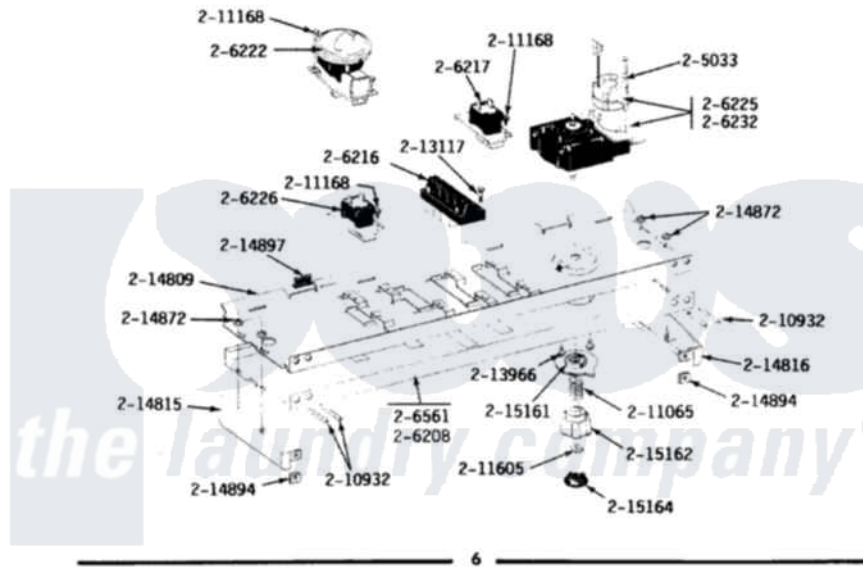

# Maytag LA312 05 - CONTROL PANEL

## MODEL A312-A312S CONTROL PANEL

A312

A312S

Maytag [Residential Maytag LA312 Washer Parts](#) Parts Diagram 05 - CONTROL PANEL

[Click on the part number to view part](#)

Item	Original Part Number	Replaced By	Status	Part Description
1	205033	<a href="#">22205033</a>		Motor- Tim
3	<a href="#">206216</a>			Water Temperature Switch
4	206217		Not Available	SPEED CONTROL SWITCH
5	206222		Not Available	INFINITE WATER LEVEL SWITCH
6	<a href="#">206225</a>			Timer
9	<a href="#">206561</a>			Control Panel
10	<a href="#">210932</a>			Screw, No.8 X 9/16 Ctsk Note: Screw, Inlet Duct
11	<a href="#">211065</a>			Spring, Index Wheel
12	211168	<a href="#">W10139210</a>		Screw, 8-18 X 5/16
13	<a href="#">211605</a>			Bezel, Timer Dial
14	213117	<a href="#">67006908</a>		Screw, Ice Rack
15	213966	<a href="#">3400014</a>		Screw
16	<a href="#">214809</a>			Back Up Plate
17	<a href="#">214815</a>			End Cap F/Control Panel-LH
18	<a href="#">214816</a>			End Cap F/Control Panel-RH

19	<a href="#">214872</a>		Palnut, End Cap Note: Nut, Lamp Holder
20	<a href="#">214894</a>		Fastener, End Cap
21	<a href="#">214897</a>		Pad, Control Panel
22	215161	<a href="#">22001571</a>	Bezel, Timer Dial
23	<a href="#">215162</a>		Timer Knob
24	215164	Not Available	CAP FOR KNOB