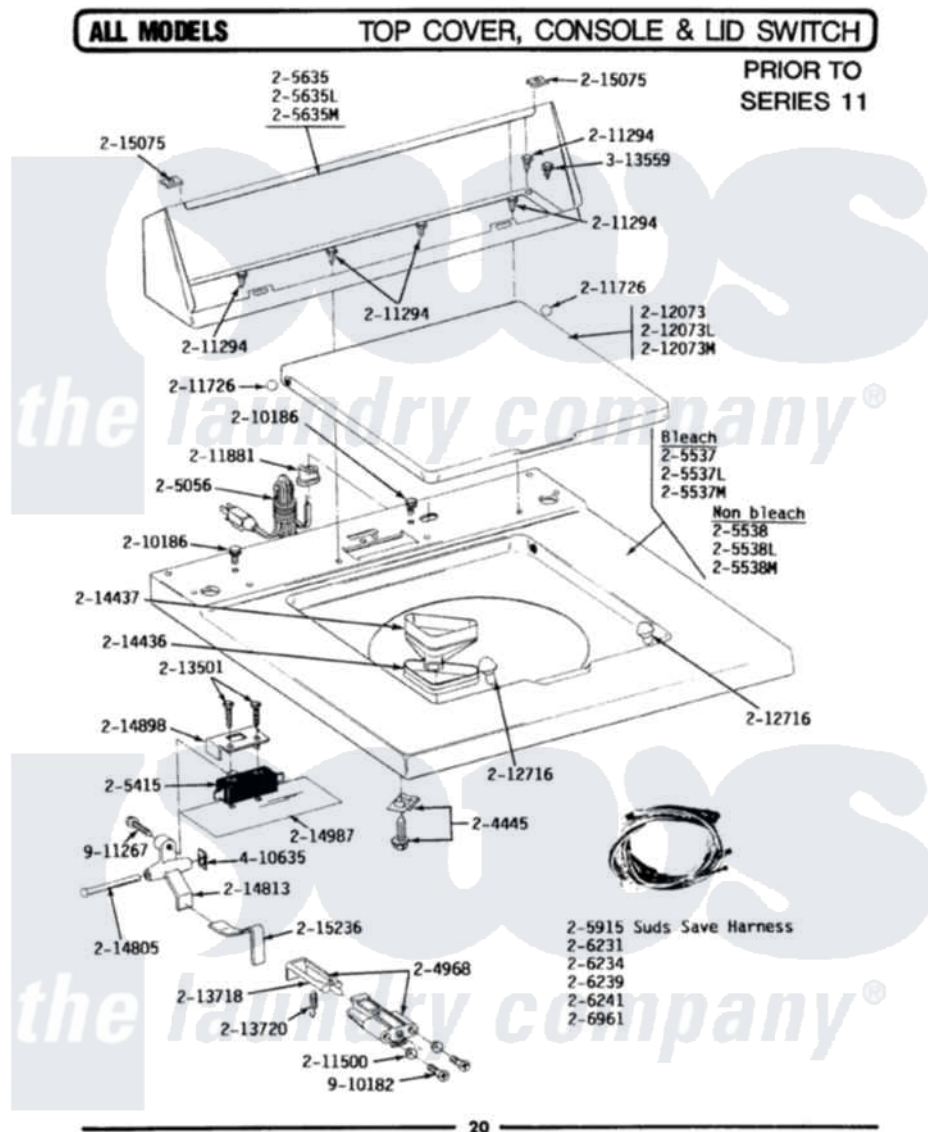

Maytag LA312 07 - TOP COVER, CONSOLE & LID SWITCH

Maytag Residential Maytag LA312 Washer Parts Parts Diagram 07 - TOP COVER, CONSOLE & LID SWITCH
 Click on the part number to view part

Item	Original Part Number	Replaced By	Status	Part Description
1	Y201808			Converter
2	204445			Screw And Fastener Assembly
3	204968			Plunger And Bracket Assembly--W
4	205056	204590		Cord, Power
5	205415	279347		Switch-Lid
7	205537L			Top Cover-Almond--NA
11	205635L		Not Available	CONSOLE (ALM)
12	205997			Non-Bleach Conversion Kit
13	206234		Not Available	WIRE HARNESS
14	210186	3370225		Screw
15	211294	90767		Screw, 8A X 3/8 HeX Washer Head Tapping
16	211500			Washer, Bracket To Top Cover
17	211726			Hinge, Ball Lid
18	211737	248562		Terminal
19	211881			Grommet, Cord Part Not Used-

19	211001		Gas Models Only
26	212073L	Not Available	LID-ALMOND
27	212716		Bumper, Lid
28	213501		Screw, No.6-20 X 1-1/8 Inch
29	213718		Plunger, Lid Switch
30	213720		Spring, Lid Switch
31	214436		Gasket
32	214805		Pin For Unbalance Lever
33	214813	Not Available	LEVER FOR LID SWITCH
34	214898		Cover For Lid Switch
35	214987		Moisture Barrier For Switch
36	215075		Fastener, Control Panel To Console
37	215236	214804	Unbalance Lever
40	215579	215580	Cup, Bleach
41	215580		Cup, Bleach
42	301548		Clamp, Ground Wire
43	311155		Ground Wire And Clamp
44	Y312140		Wire Connector
45	Y313559		Screw
46	410635		Fastener
47	910182	25-7809	Screw, No.6-20 1/2 Flthd Torx
48	911267		Screw, Pump Cover