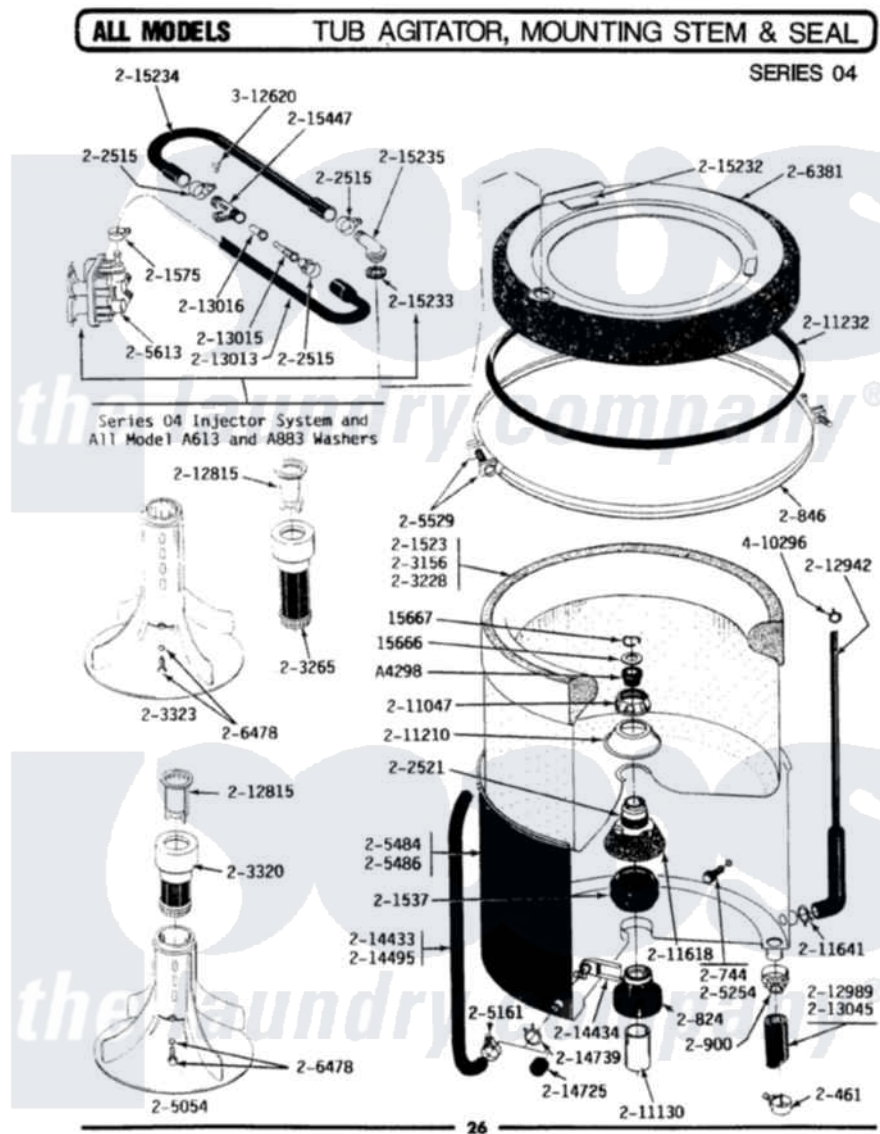

Maytag LA312 10 - TUB, AGITATOR, MTG. STEM & SEAL (SER 04)

Maytag [Residential Maytag LA312 Washer Parts](#) Parts Diagram 10 - TUB, AGITATOR, MTG. STEM & SEAL (SER 04)
 Click on the part number to view part

Item	Original Part Number	Replaced By	Status	Part Description
1	A04298		Not Available	SEAL, AGITATOR DRIVE SHAFT
2	Y015666			Washer, Retaining -
3	Y015667			Retaining Ring
4	Y054867			Washer, Lock
5	200744	W10175939		Bolt
6	200824	6-2040130		Tub Bearin
7	200846			Clamp - Tub Cover
8	200900	616099		Clamp
9	201523		Not Available	INNER TUB
10	201537	6-2095720		Mounting S
11	201575			Clamp, Hose
12	202515	596669		Clamp, Manifold
13	202521	6-2095720		Mounting S
17	203320		Not Available	LINT FILTER - DISPENSER
19	204012	6-2095720		Mounting S
20	204013	6-2040130		Tub Bearin

21	205054		Not Available	AGITATOR
22	205161	489503		Clamp
23	205254	W10175938		Bolt
25	205486		Not Available	PART NOT USED
26	205529			Nut And Bolt Kit For Tub Clam
27	205613			Water Valve
28	206381		Not Available	TUB COVER
29	206478		Not Available	SCREW & WASHER FOR AGITATOR
30	206683	206680		Water Injector Assembly
31	211047	6-2110472		Nut- Clamp
32	211100			Washer, Outer Tub
33	211130			Bearing Liner, Tub Bearing
34	211210			Washer, Clamping Nut
35	211232			Seal, Tub Cover
36	211618	22001423		Set Screw, Mounting Stem
37	211641			Clamp, 1-1/16"
38	212815		Not Available	DISPENSER CUP
39	212942	22001619		Tube, Water Level Switch
40	Y212989			Hose, Outer Tub To Pump
41	213013			Hose, Injector
42	213015			Nozzle, Injector
43	213016	216201		Nozzle
44	214434			Spout, Deflector
45	214495			Tube, Inlet To Tub
"	213057	22213057		Sleeve- In
46	214725			Cap For Spout-Outer Tub
47	214739	596669		Clamp, Manifold
48	214875	285655		Clamp, Hose
49	215232			Bumper, Unbalance
50	215233			Seal For Injector Tube
51	Y215234			Hose, Injector Fill
52	215235			Tube, Injector
53	215447			Sleeve For Injector
54	Y310632	1163839		Screw
55	312620			Screw, Sems
56	410296	596669		Clamp, Manifold