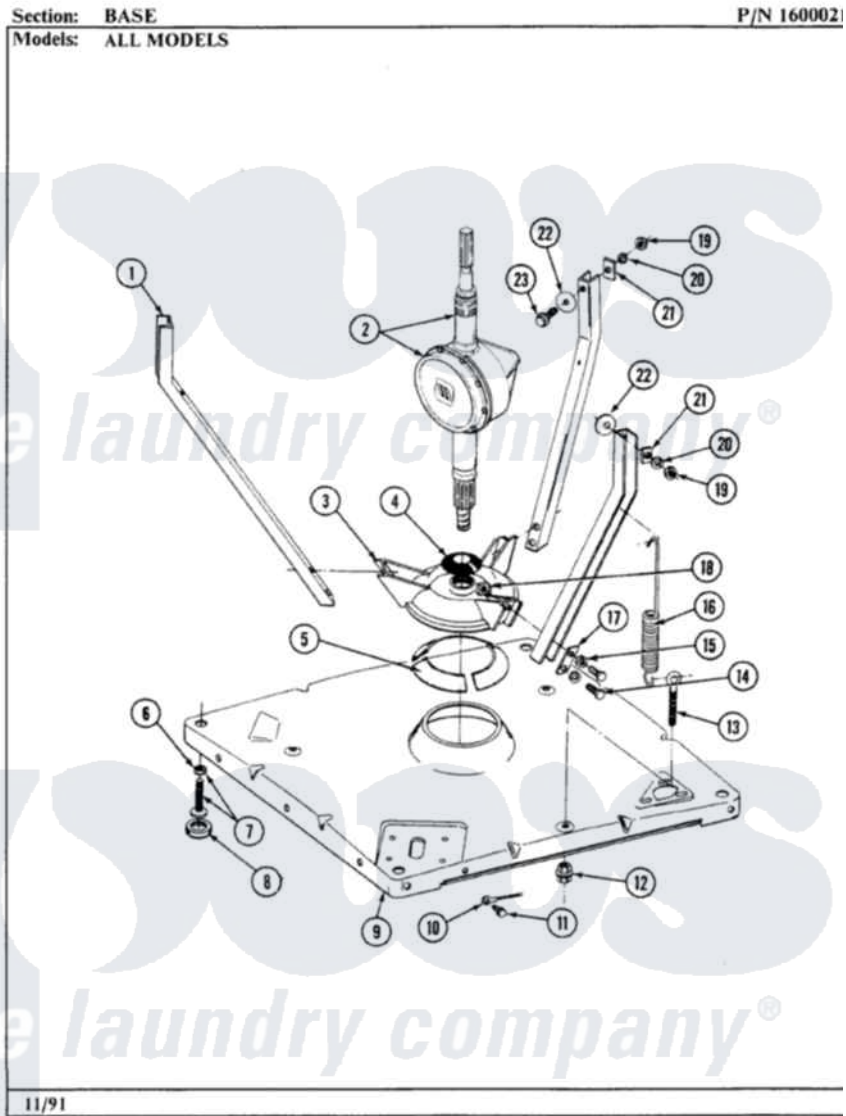

Maytag LA382 01 - BASE

Maytag [Residential Maytag LA382 Washer Parts](#) Parts Diagram 01 - BASE
 Click on the part number to view part

| Item | Original Part Number | Replaced By | Status | Part Description |
|------|-------------------------|---------------------------|--------|--------------------------------------|
| 1 | 213053 | | | Brace, Tub Part Not Used |
| 2 | 206707 | 6-2097750 | | Trans Dee |
| 3 | 203725 | | | Damper W/Bolt And Clip |
| 4 | 211028 | 22001586 | | Deflector, Water |
| 5 | 203956 | | | Damper Pad Kit |
| 6 | 210385 | | | Lock Nut For Adjustable Leg |
| 7 | Y302699 | 22003428 | | Leg, Adjustable |
| 8 | 210684 | | | Foot, Adjustable Leg |
| 9 | 203274 | | | Base With Damper Pads |
| 10 | 204807 | | | Ground Wire, Supp. Plte To Top Cover |
| 11 | 210186 | 3370225 | | Screw |
| 12 | 211949 | | | Nut, Adjustment Eyebolt |
| 13 | 213120 | 216416 | | Bolt, Eye/Centering Spring |
| 14 | Y015627 | | | Screw- Hex |
| 15 | 911852 | 486009 | | Lockwasher |
| 16 | 213054 | | | Centering Spring - 3 Used |

| | | | |
|----|-------------------------|---------------------------|--------------------------------|
| 17 | 213073 | | Washer, Double Brace |
| 18 | Y052785 | | Nut, Brace To Damper |
| 19 | Y052734 | | Nut, Carrage Bolts And Bracket |
| 20 | Y054867 | | Washer, Lock |
| 21 | 212979 | Not Available | WASHER, TUB BRACE |
| 22 | 211100 | | Washer, Outer Tub |
| 23 | 200744 | W10175939 | Bolt |
| " | 205254 | W10175938 | Bolt |