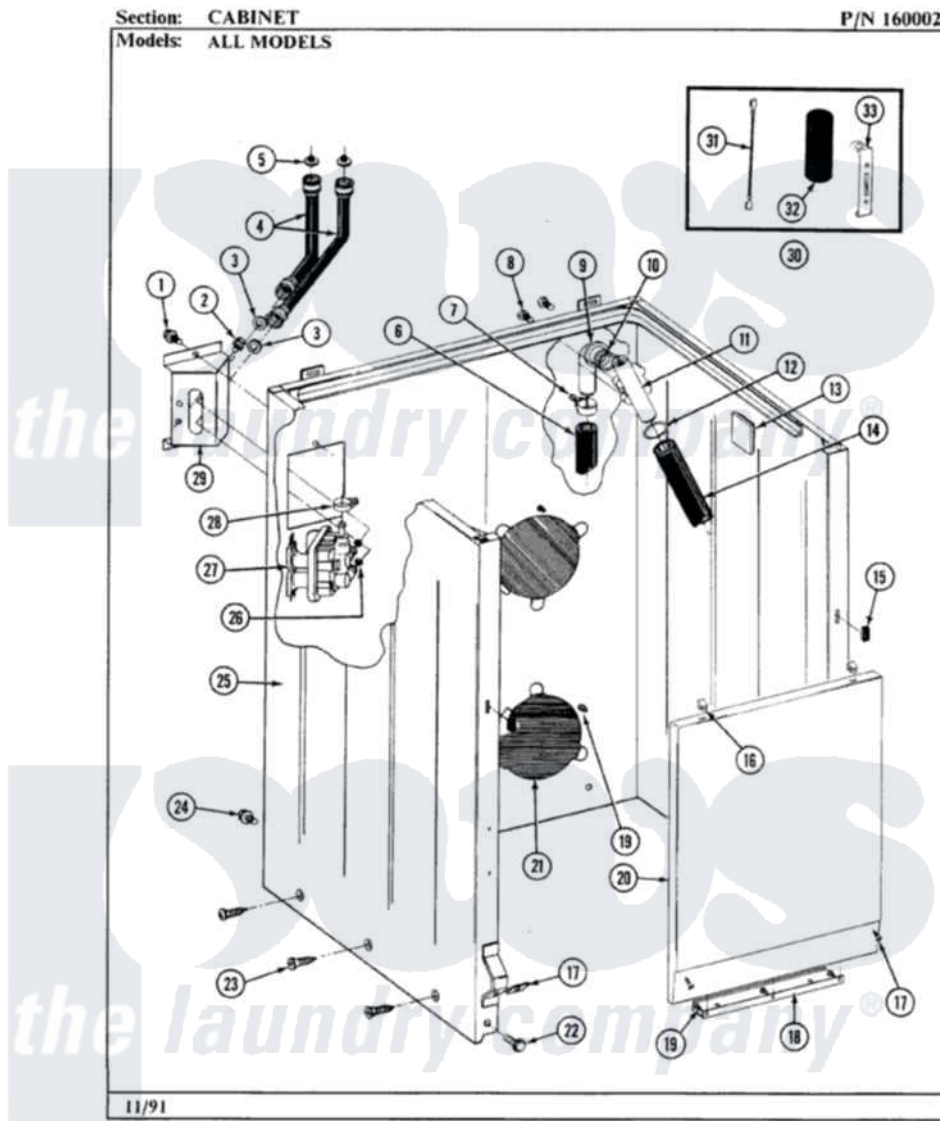

# Maytag LA382 02 - CABINET

16

Maytag Residential Maytag LA382 Washer Parts Parts Diagram 02 - CABINET  
Click on the part number to view part

Item	Original Part Number	Replaced By	Status	Part Description
1	212276	<a href="#">W10116760</a>		Screw
2	<a href="#">Y313561</a>			Screw---NA
3	<a href="#">Y013783</a>			Washer, Inlet Hose
4	<a href="#">202860</a>			Inlet Hose Assembly
5	200961	<a href="#">12001413</a>		Strainer And Washer Kit
6	215279	<a href="#">22003410</a>		Hose, Drain
7	200461	<a href="#">285655</a>		Clamp, Hose
8	<a href="#">Y014874</a>			Screw, Idler Arm And Sleeve
9	214764	<a href="#">208847</a>		Elbow
10	<a href="#">214765</a>			Gasket, Siphon Break
11	<a href="#">206638</a>			Siphon Break
12	200461	<a href="#">285655</a>		Clamp, Hose
13	<a href="#">215058</a>			Pad, Cabinet Bumper
14	214767	<a href="#">22001448</a>		Hose, Pump
15	214376	<a href="#">22002331</a>		Spacer, Front Panel
16	212982	<a href="#">22001650</a>		Fastener, Spring

17	<a href="#">204439</a>		Screw And Fstner Assembly
18	<a href="#">213846</a>		Guard, Belt
19	211294	<a href="#">90767</a>	Screw, 8A X 3/8 HeX Washer Head Tapping
20	212998L		Not Available FRONT PANEL-ALMOND
21	211878		Not Available PLATE, ACCESS
22	213122	<a href="#">27001200</a>	Screw
23	<a href="#">213007</a>		Xfor Cabinet See Cabinet, Back
24	213121	<a href="#">3400111</a>	Screw, 12-14 X 5/8
25	203319L		Not Available (ALMOND)
26	214337	<a href="#">96160</a>	Screen
27	<a href="#">205613</a>		Water Valve
28	<a href="#">201575</a>		Clamp, Hose
29	214812	<a href="#">22002361</a>	Bracket, Water Valve
30	<a href="#">206103</a>		Capacitor Kit
31	<a href="#">203237</a>		No.17 Wire With Terminal
32	<a href="#">Y200832</a>		Capacitor
33	<a href="#">211149</a>		Clip, Capacitor