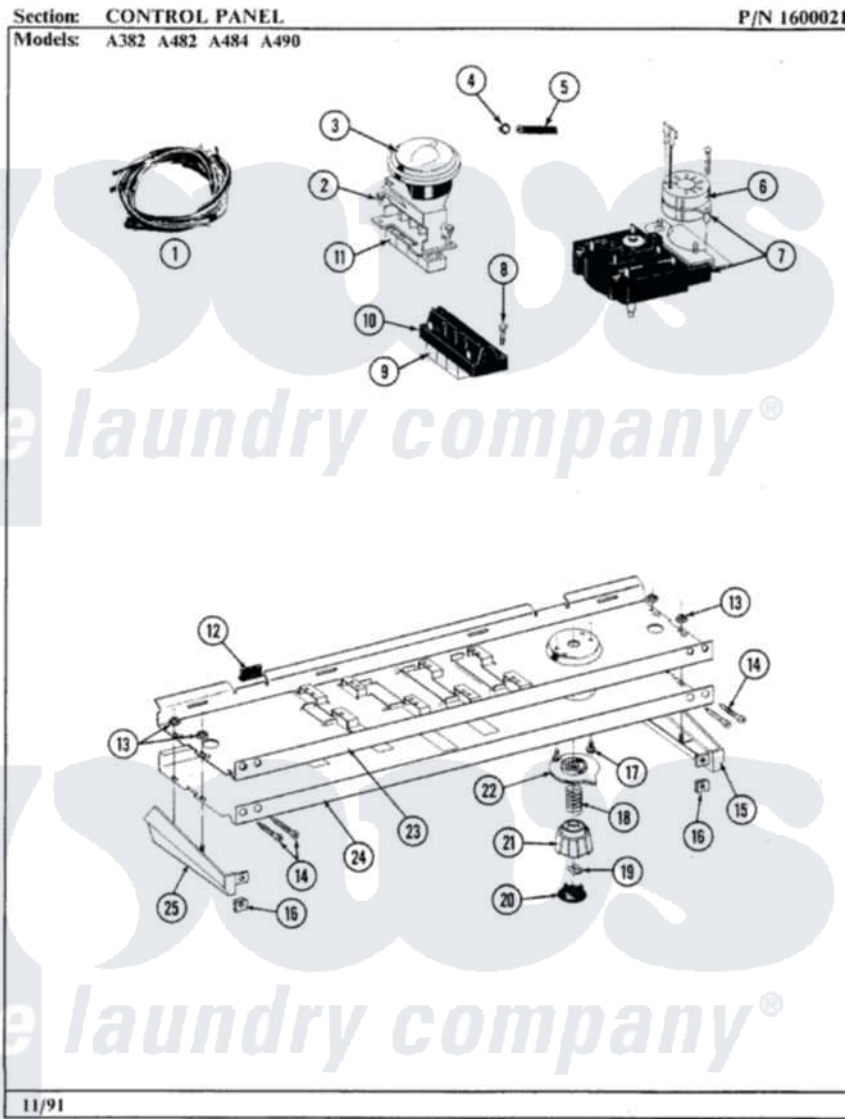

# Maytag LA382 04 - CONTROL PANEL

6

Maytag [Residential Maytag LA382 Washer Parts](#) Parts Diagram 04 - CONTROL PANEL  
 Click on the part number to view part

Item	Original Part Number	Replaced By	Status	Part Description
1	206239		Not Available	WIRE HARNESS
2	211168	<a href="#">W10139210</a>		Screw, 8-18 X 5/16
3	206220		Not Available	WATER LEVEL SWITCH
4	410296	<a href="#">596669</a>		Clamp, Manifold
5	212942	<a href="#">22001619</a>		Tube, Water Level Switch
6	205410		Not Available	TIMER MOTOR 120-60
7	<a href="#">206686</a>			Timer
8	213117	<a href="#">67006908</a>		Screw, Ice Rack
9	<a href="#">215211</a>			Button For Switch
10	<a href="#">206216</a>			Water Temperature Switch
11	215213	<a href="#">214993</a>		Button For Switch
"	<a href="#">215212</a>			Button For Switch
12	<a href="#">214897</a>			Pad, Control Panel
13	<a href="#">214872</a>			Palnut, End Cap Note: Nut, Lamp Holder
14	<a href="#">210932</a>			Screw, No.8 X 9/16 Ctsk Note: Screw, Inlet Duct

15	<a href="#">214816</a>		End Cap F/Control Panel-RH
16	<a href="#">214894</a>		Fastener, End Cap
17	213966	<a href="#">3400014</a>	Screw
18	<a href="#">211065</a>		Spring, Index Wheel
19	<a href="#">211605</a>		Bezel, Timer Dial
20	215163	Not Available	CAP FOR KNOB
21	<a href="#">215162</a>		Timer Knob
22	215161	<a href="#">22001571</a>	Bezel, Timer Dial
23	<a href="#">214818</a>		Back Up Plate
24	206572	Not Available	CONTROL PANEL
25	<a href="#">214815</a>		End Cap F/Control Panel-LH