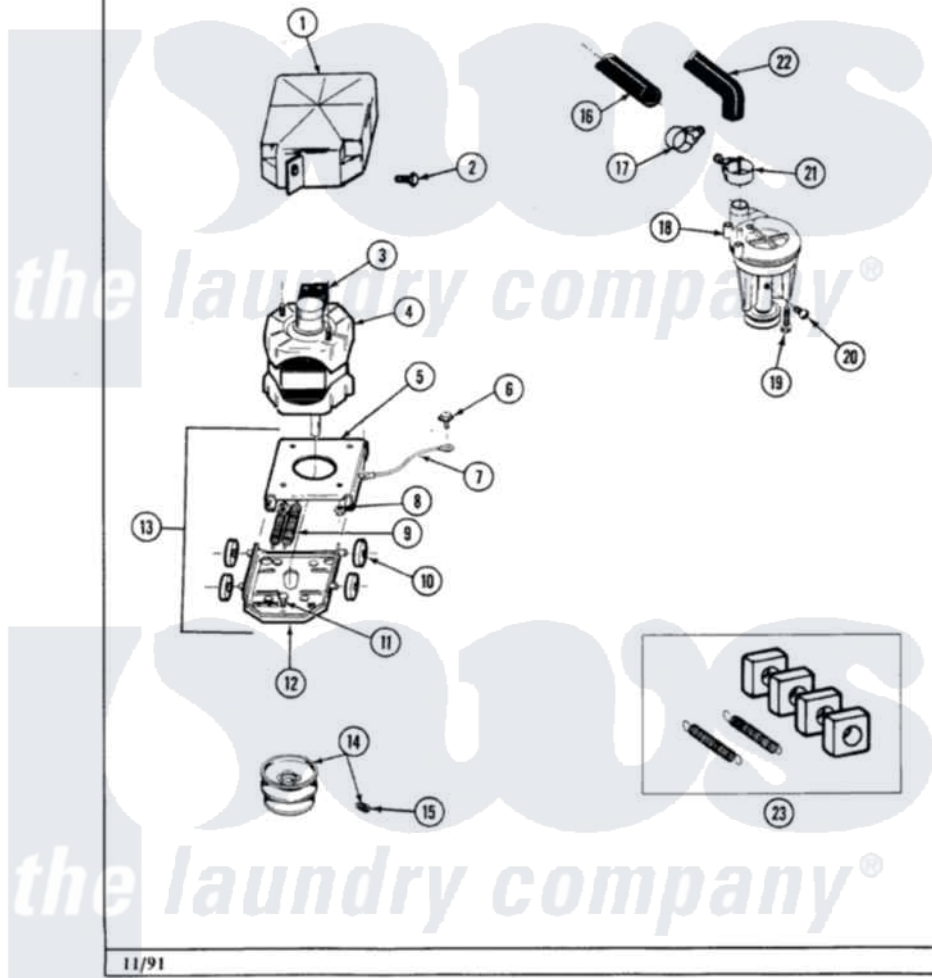

Maytag LA382 05 - MOTOR & PUMP ASSEMBLY

Section: MOTOR & PUMP ASSEMBLY

P/N 1600021

Models: ALL MODELS

11/91

28

Maytag Residential Maytag LA382 Washer Parts Parts Diagram 05 - MOTOR & PUMP ASSEMBLY

Click on the part number to view part

Item	Original Part Number	Replaced By	Status	Part Description
1	215098			Shield, Motor
2	213121	3400111		Screw, 12-14 X 5/8
3	205134		Not Available	MOTOR EXTERNAL START SWITCH
"	205131			Switch, Motor External Start
"	205132		Not Available	SWITCH, MOTOR EXTERNAL START No.201664-14,205463-4 & 201800-4
"	205133		Not Available	(PROD. IDNo. 2-1664-8 & 2-5463)
"	206504			Motor External Start Switch
4	201805	12002351		Motor-Drve
5	214956			Motor Mount Assembly
6	210186	3370225		Screw
7	901220			Ground Wire
8	Y311426	3400029		Nut, Adapter Plate
9	202718			Springs, Tension
10	204998	205000		Roller And Spring Kit 4+Spr

11	Y313561		Screw---NA
12	205908		Motor Mount Assembly
13	205999		Motor Mount Assembly
14	200816	6-2008160	Pulley- MO
15	Y053241		Set Screw, Motor Pulley
16	214767	22001448	Hose, Pump
17	200461	285655	Clamp, Hose
18	202203	6-2022030	Pump As Pa
19	211880		Screw, HeX Head No.10 X 1/2 Inc
20	Y015408	22003235	Screw, Bearing Insert
21	202574	3367052	Clamp, Hose
22	213045		Hose, Outer Tub Part Not Used
23	205000		Roller And Spring Kit 4+Spr