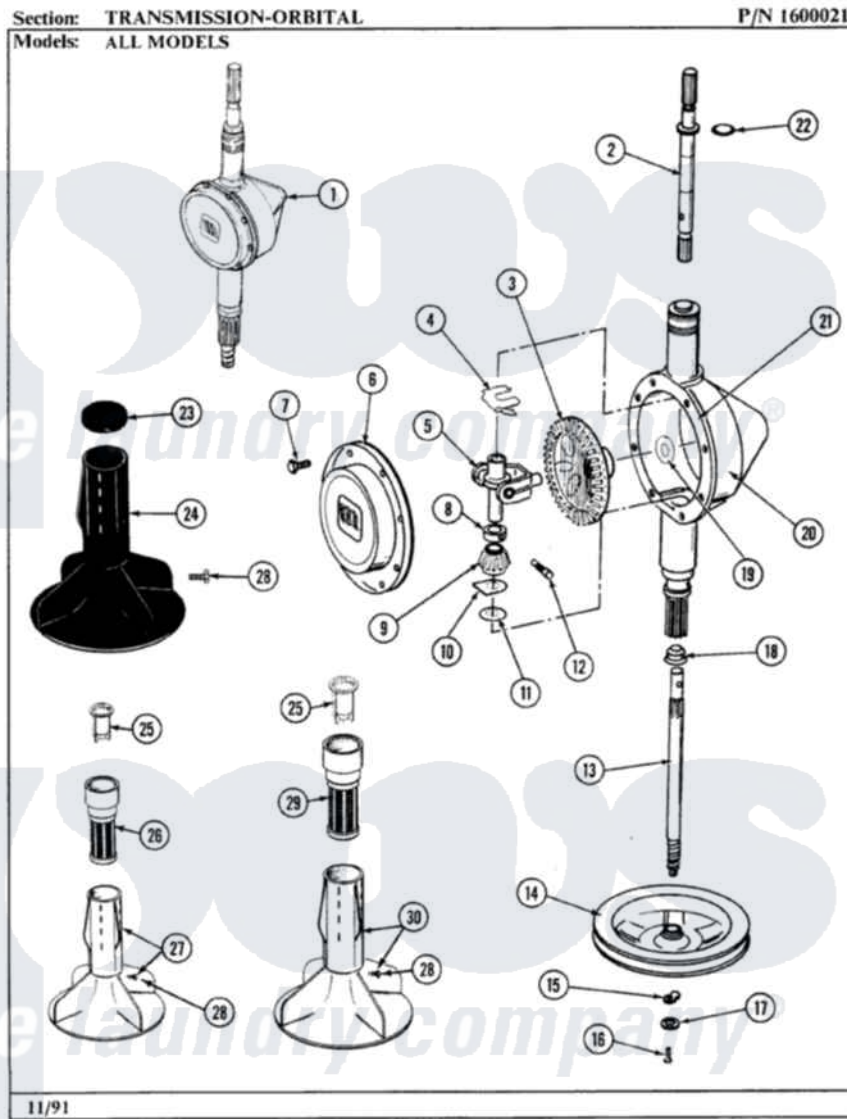

Maytag LA382 08 - TRANSMISSION-ORBITAL

24

Maytag Residential Maytag LA382 Washer Parts Parts Diagram 08 - TRANSMISSION-ORBITAL
Click on the part number to view part

Item	Original Part Number	Replaced By	Status	Part Description
1	206707	6-2097750		Trans Dee
2	207153	6-2097820		Kit- Shaft
3	206713	6-2067130		Gear- Beve
4	215581			Spring, Agitator Shaft
5	206685	6-2066850		Yoke
6	206628			Cover, Transmission
7	215417		Not Available	SCREW, TRANSMISSION COVER
8	215415		Not Available	COLLAR, LOWER
9	215401	W10221114		Pinion
10	215395			Plate, Clutch
11	211483	6-2114830		Washer- SP
12	Y206629			Pin, Collar
13	215410	12001450		Ctr Shaft W/Collar Andkeeper- Dp
14	211059	6-2301530		Pulley
15	211089			Lug, Stop Pulley

16	211375	681582	Screw
17	211090	22003555	Washer, Stop Lug
18	206602	207843	Lip Seal Repair Kit
19	215394		Washer, Bevel Gear
20	206624	6-2097750	Trans Dee
21	Y058700	675652	Adhesive
22	210690		Seal, Rubber
25	215733		Dispensing Cup
28	206478	Not Available	SCREW & WASHER FOR AGITATOR