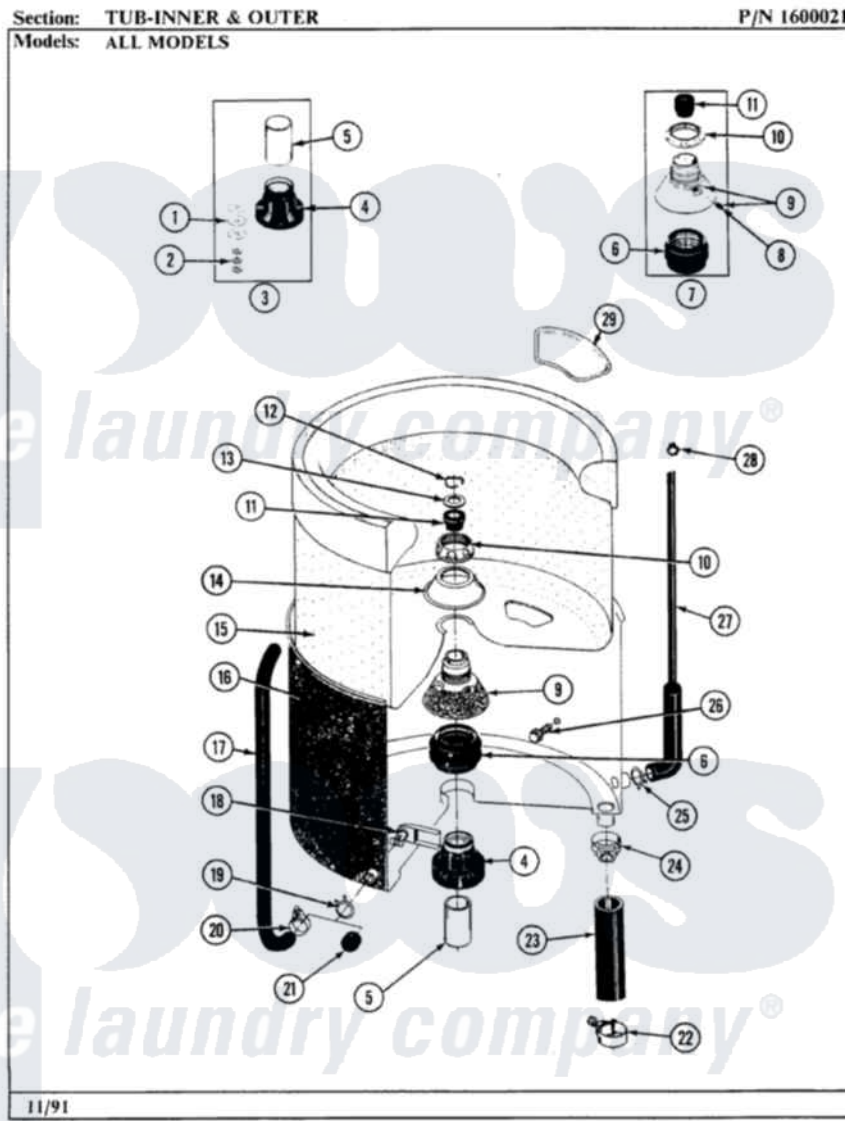

Maytag LA382 09 - TUB-INNER & OUTER

20

Maytag Residential Maytag LA382 Washer Parts Parts Diagram 09 - TUB-INNER & OUTER
 Click on the part number to view part

Item	Original Part Number	Replaced By	Status	Part Description
1	211100			Washer, Outer Tub
2	Y054867			Washer, Lock
3	204013	6-2040130		Tub Bearin
4	200824	6-2040130		Tub Bearin
5	211130			Bearing Liner, Tub Bearing
6	201537	6-2095720		Mounting S
7	204012	6-2095720		Mounting S
8	211618	22001423		Set Screw, Mounting Stem
9	202521	6-2095720		Mounting S
10	211047	6-2110472		Nut- Clamp
11	Y0A4298	6-0A57420		Seal- Agitator
12	Y015667			Retaining Ring
13	Y015666			Washer, Retaining -
14	211210			Washer, Clamping Nut
15	207831		Not Available	TUB, INNER (W/PLUG)
16	205484			Tub, Outer Part Not Used

17	214433		Tube, Inlet Part Not Used
18	214434		Spout, Deflector
19	214739	596669	Clamp, Manifold
20	205161	489503	Clamp
21	214725		Cap For Spout-Outer Tub
22	200461	285655	Clamp, Hose
23	213045		Hose, Outer Tub Part Not Used
24	200900	616099	Clamp
25	211641		Clamp, 1-1/16"
26	200744	W10175939	Bolt
"	205254	W10175938	Bolt
27	212942	22001619	Tube, Water Level Switch
28	410296	596669	Clamp, Manifold
29	215980		Plug, Filter Hole