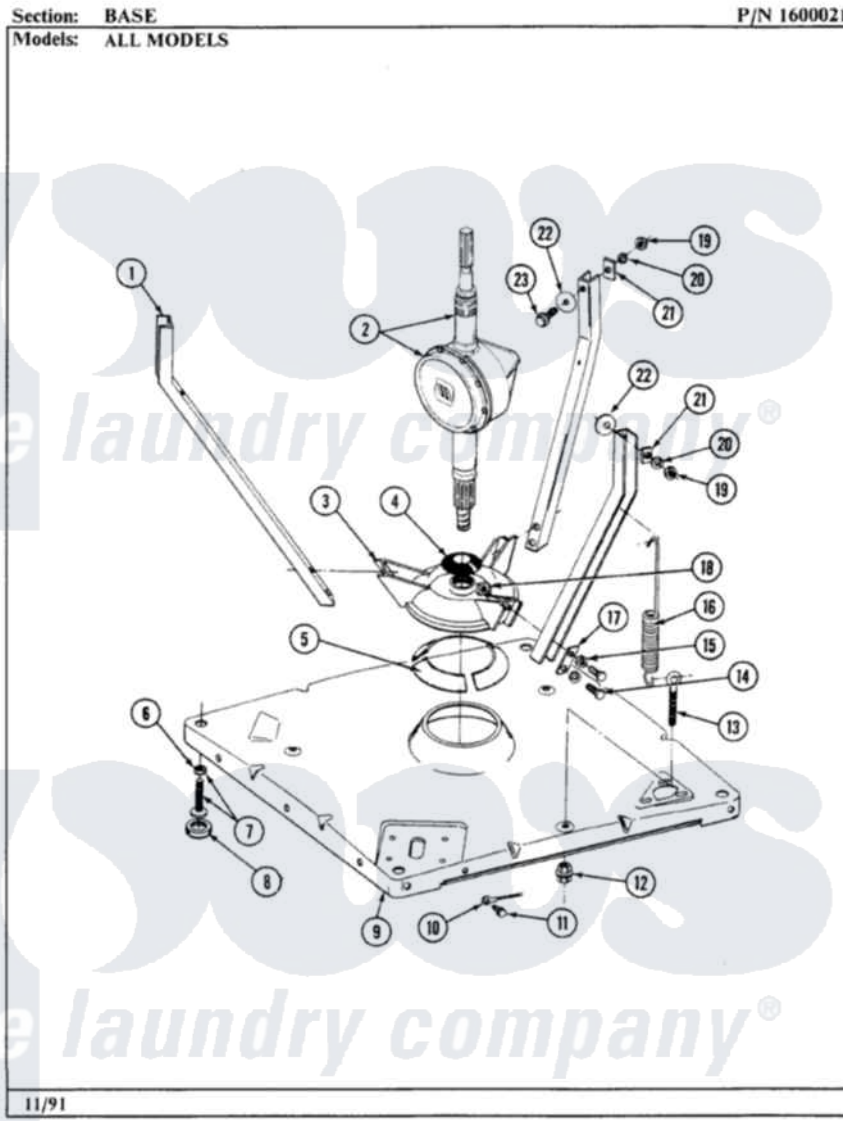

Maytag LA390 01 - BASE

Maytag [Residential Maytag LA390 Washer Parts](#) Parts Diagram 01 - BASE
 Click on the part number to view part

Item	Original Part Number	Replaced By	Status	Part Description
1	213053			Brace, Tub Part Not Used
2	206707	6-2097750		Trans Dee
3	203725			Damper W/Bolt And Clip
4	211028	22001586		Deflector, Water
5	203956			Damper Pad Kit
6	210385			Lock Nut For Adjustable Leg
7	Y302699	22003428		Leg, Adjustable
8	210684			Foot, Adjustable Leg
9	203274			Base With Damper Pads
10	204807			Ground Wire, Supp. Plte To Top Cover
11	210186	3370225		Screw
12	211949			Nut, Adjustment Eyebolt
13	213120	216416		Bolt, Eye/Centering Spring
14	Y015627			Screw- Hex
15	911852	486009		Lockwasher
16	213054			Centering Spring - 3 Used

17	213073		Washer, Double Brace
18	Y052785		Nut, Brace To Damper
19	Y052734		Nut, Carrage Bolts And Bracket
20	Y054867		Washer, Lock
21	212979	Not Available	WASHER, TUB BRACE
22	211100		Washer, Outer Tub
23	200744	W10175939	Bolt
"	205254	W10175938	Bolt