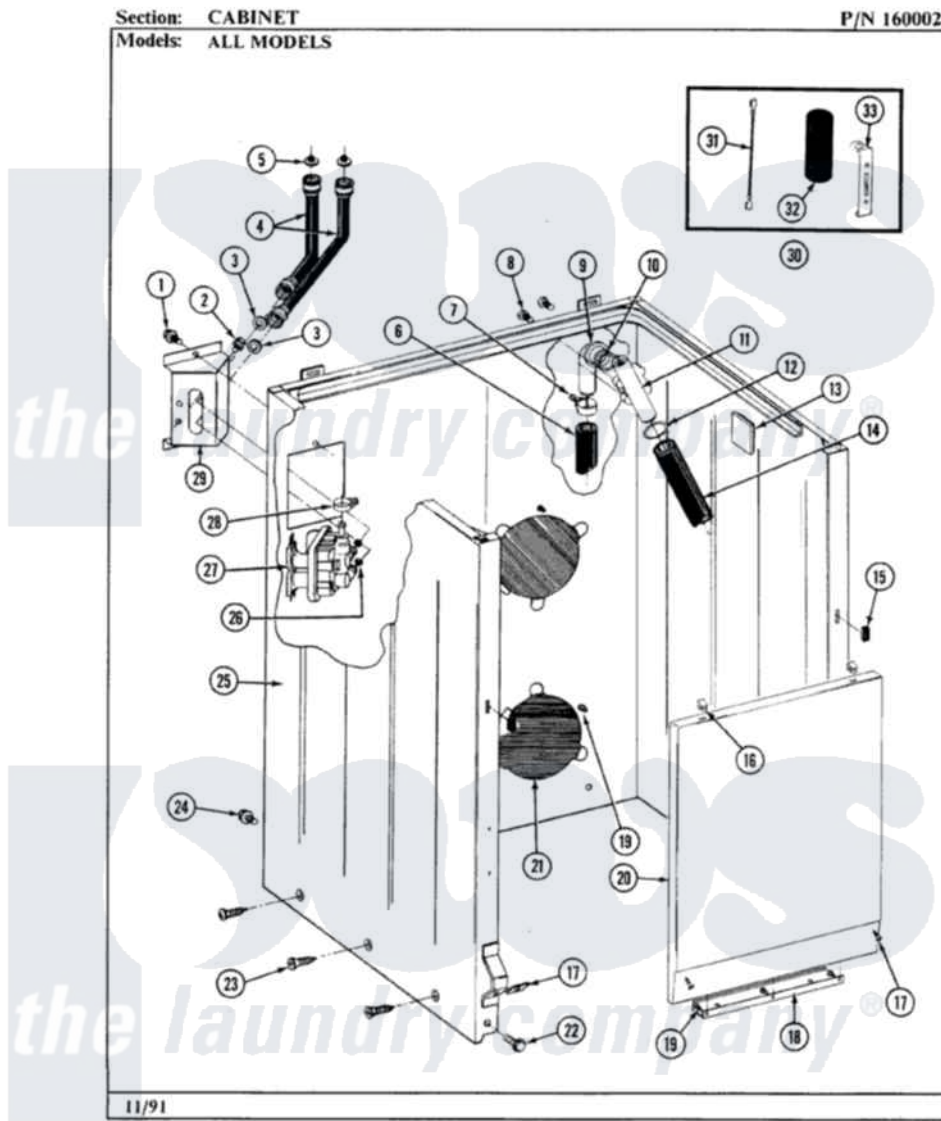

Maytag LA390 02 - CABINET

16

Maytag Residential Maytag LA390 Washer Parts Parts Diagram 02 - CABINET
Click on the part number to view part

Item	Original Part Number	Replaced By	Status	Part Description
1	212276	W10116760		Screw
2	Y313561			Screw---NA
3	Y013783			Washer, Inlet Hose
4	202860			Inlet Hose Assembly
5	200961	12001413		Strainer And Washer Kit
6	215279	22003410		Hose, Drain
7	200461	285655		Clamp, Hose
8	Y014874			Screw, Idler Arm And Sleeve
9	214764	208847		Elbow
10	214765			Gasket, Siphon Break
11	206638			Siphon Break
12	200461	285655		Clamp, Hose
13	215058			Pad, Cabinet Bumper
14	214767	22001448		Hose, Pump
15	214376	22002331		Spacer, Front Panel
16	212982	22001650		Fastener, Spring

17	204439		Screw And Fstner Assembly
18	213846		Guard, Belt
19	211294	90767	Screw, 8A X 3/8 HeX Washer Head Tapping
20	212998L	Not Available	FRONT PANEL-ALMOND
21	211878	Not Available	PLATE, ACCESS
22	213122	27001200	Screw
23	213007		Xfor Cabinet See Cabinet, Back
24	213121	3400111	Screw, 12-14 X 5/8
25	203319L	Not Available	(ALMOND)
26	214337	96160	Screen
27	205613		Water Valve
28	201575		Clamp, Hose
29	214812	22002361	Bracket, Water Valve
30	206103		Capacitor Kit
31	203237		No.17 Wire With Terminal
32	Y200832		Capacitor
33	211149		Clip, Capacitor