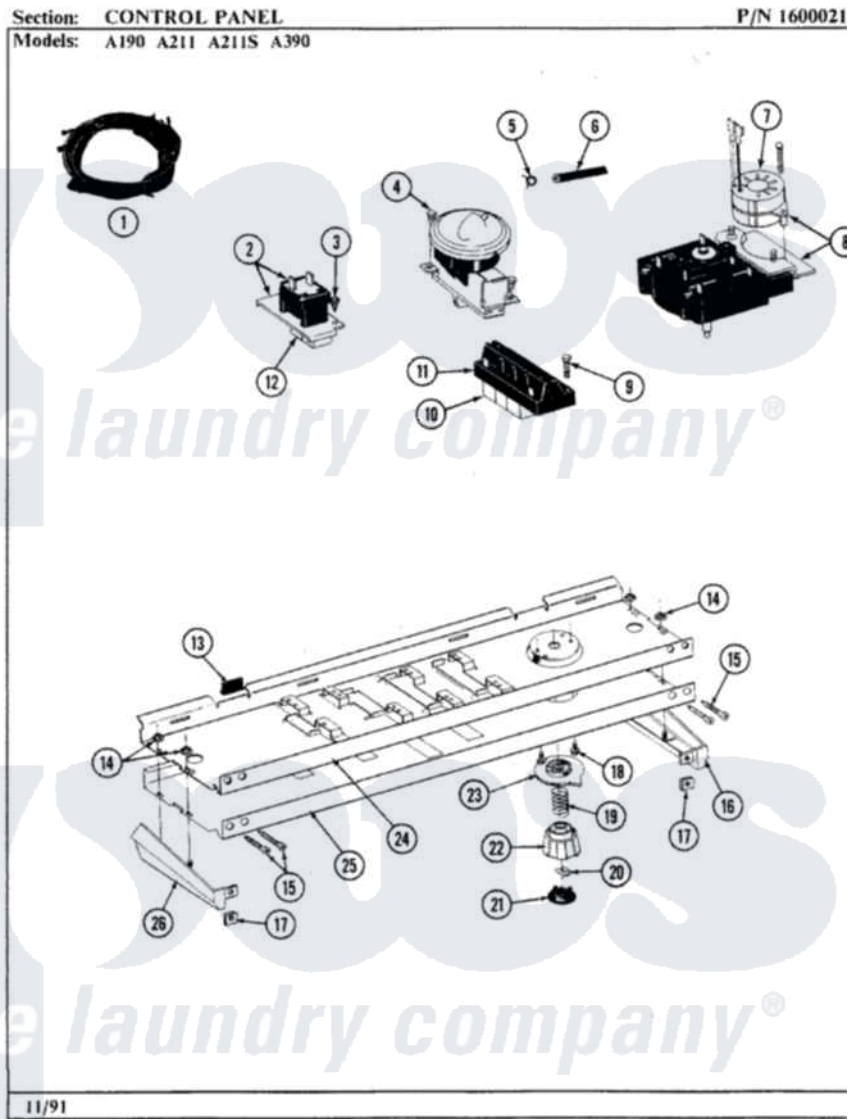

# Maytag LA390 04 - CONTROL PANEL

Maytag [Residential Maytag LA390 Washer Parts](#) Parts Diagram 04 - CONTROL PANEL  
 Click on the part number to view part

Item	Original Part Number	Replaced By	Status	Part Description
1	206239		Not Available	WIRE HARNESS
3	211168	<a href="#">W10139210</a>		Screw, 8-18 X 5/16
4	206223	<a href="#">22206223</a>		Switch- Wa
5	410296	<a href="#">596669</a>		Clamp, Manifold
6	212942	<a href="#">22001619</a>		Tube, Water Level Switch
7	205410		Not Available	TIMER MOTOR 120-60
"	205033	<a href="#">22205033</a>		Motor- Tim
8	<a href="#">206686</a>			Timer
9	213117	<a href="#">67006908</a>		Screw, Ice Rack
10	<a href="#">215211</a>			Button For Switch
11	<a href="#">206216</a>			Water Temperature Switch
13	<a href="#">214897</a>			Pad, Control Panel
14	<a href="#">214872</a>			Palnut, End Cap Note: Nut, Lamp Holder
15	<a href="#">210932</a>			Screw, No.8 X 9/16 Ctsk Note: Screw, Inlet Duct
16	<a href="#">214816</a>			End Cap F/Control Panel-RH

17	<a href="#">214894</a>		Fastener, End Cap
18	213966	<a href="#">3400014</a>	Screw
19	<a href="#">211065</a>		Spring, Index Wheel
20	<a href="#">211605</a>		Bezel, Timer Dial
21	215164	Not Available	CAP FOR KNOB
22	<a href="#">215162</a>		Timer Knob
23	215161	<a href="#">22001571</a>	Bezel, Timer Dial
24	<a href="#">214818</a>		Back Up Plate
25	206727	Not Available	CONTROL PANEL
26	<a href="#">214815</a>		End Cap F/Control Panel-LH