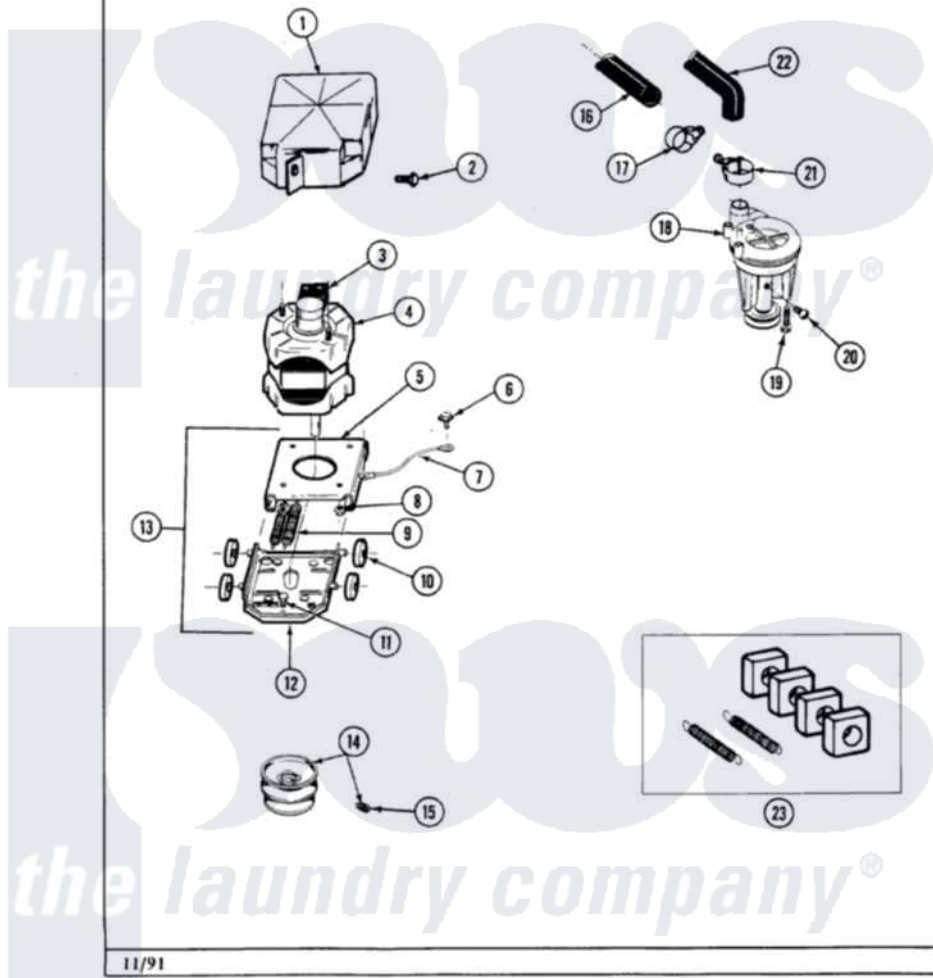

Maytag LA390 05 - MOTOR & PUMP ASSEMBLY

Section: MOTOR & PUMP ASSEMBLY

P/N 1600021

Models: ALL MODELS

11/91

28

Maytag Residential Maytag LA390 Washer Parts Parts Diagram 05 - MOTOR & PUMP ASSEMBLY

Click on the part number to view part

Item	Original Part Number	Replaced By	Status	Part Description
1	215098			Shield, Motor
2	213121	3400111		Screw, 12-14 X 5/8
3	205134		Not Available	MOTOR EXTERNAL START SWITCH
"	205131			Switch, Motor External Start
"	205132		Not Available	SWITCH, MOTOR EXTERNAL START No.201664-14,205463-4 & 201800-4
"	205133		Not Available	(PROD. IDNo. 2-1664-8 & 2-5463)
"	206504			Motor External Start Switch
4	201805	12002351		Motor-Drve
5	214956			Motor Mount Assembly
6	210186	3370225		Screw
7	901220			Ground Wire
8	Y311426	3400029		Nut, Adapter Plate
9	202718			Springs, Tension
10	204998	205000		Roller And Spring Kit 4+Spr

11	Y313561		Screw---NA
12	205908		Motor Mount Assembly
13	205999		Motor Mount Assembly
14	200816	6-2008160	Pulley- MO
15	Y053241		Set Screw, Motor Pulley
16	214767	22001448	Hose, Pump
17	200461	285655	Clamp, Hose
18	202203	6-2022030	Pump As Pa
19	211880		Screw, HeX Head No.10 X 1/2 Inc
20	Y015408	22003235	Screw, Bearing Insert
21	202574	3367052	Clamp, Hose
22	213045		Hose, Outer Tub Part Not Used
23	205000		Roller And Spring Kit 4+Spr