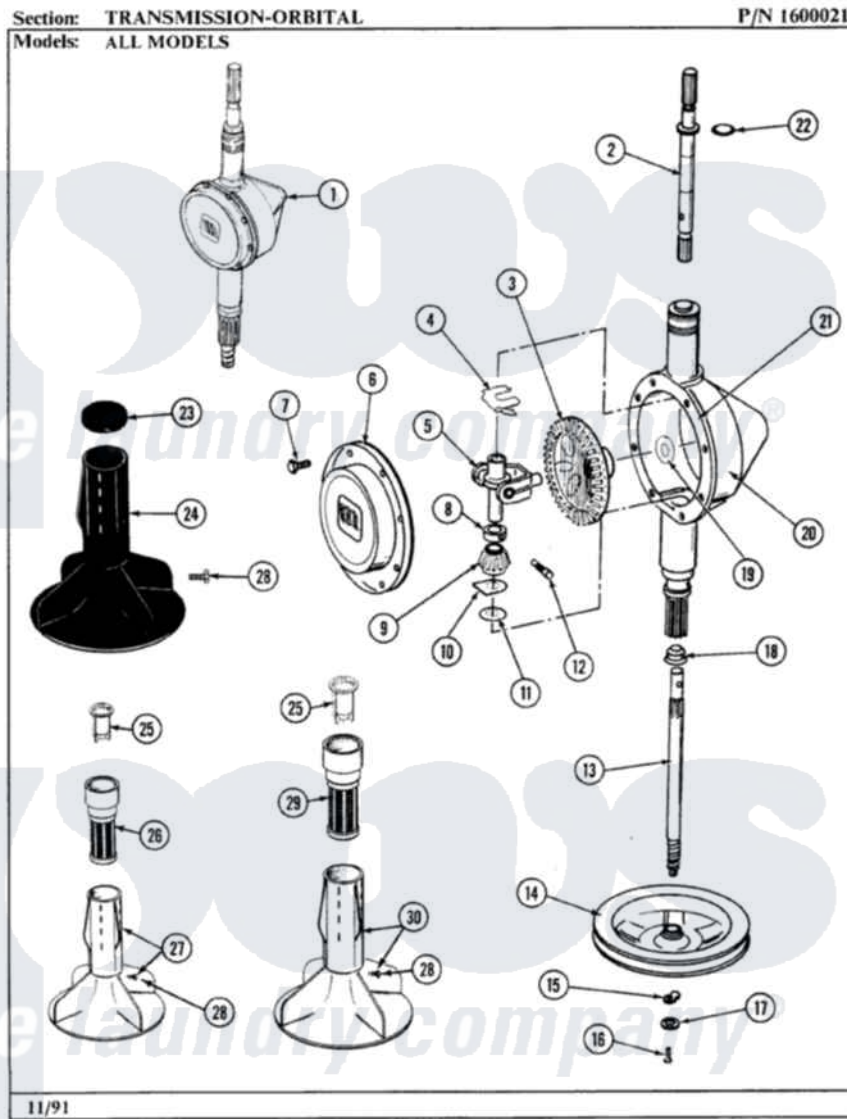

Maytag LA390 08 - TRANSMISSION-ORBITAL

24

Maytag Residential Maytag LA390 Washer Parts Parts Diagram 08 - TRANSMISSION-ORBITAL
Click on the part number to view part

Item	Original Part Number	Replaced By	Status	Part Description
1	206707	6-2097750		Trans Dee
2	207153	6-2097820		Kit- Shaft
3	206713	6-2067130		Gear- Beve
4	215581			Spring, Agitator Shaft
5	206685	6-2066850		Yoke
6	206628			Cover, Transmission
7	215417		Not Available	SCREW, TRANSMISSION COVER
8	215415		Not Available	COLLAR, LOWER
9	215401	W10221114		Pinion
10	215395			Plate, Clutch
11	211483	6-2114830		Washer- SP
12	Y206629			Pin, Collar
13	215410	12001450		Ctr Shaft W/Collar Andkeeper-Dp
14	211059	6-2301530		Pulley
15	211089			Lug, Stop Pulley

16	211375	681582	Screw
17	211090	22003555	Washer, Stop Lug
18	206602	207843	Lip Seal Repair Kit
19	215394		Washer, Bevel Gear
20	206624	6-2097750	Trans Dee
21	Y058700	675652	Adhesive
22	210690		Seal, Rubber
25	215733		Dispensing Cup
28	206478	Not Available	SCREW & WASHER FOR AGITATOR