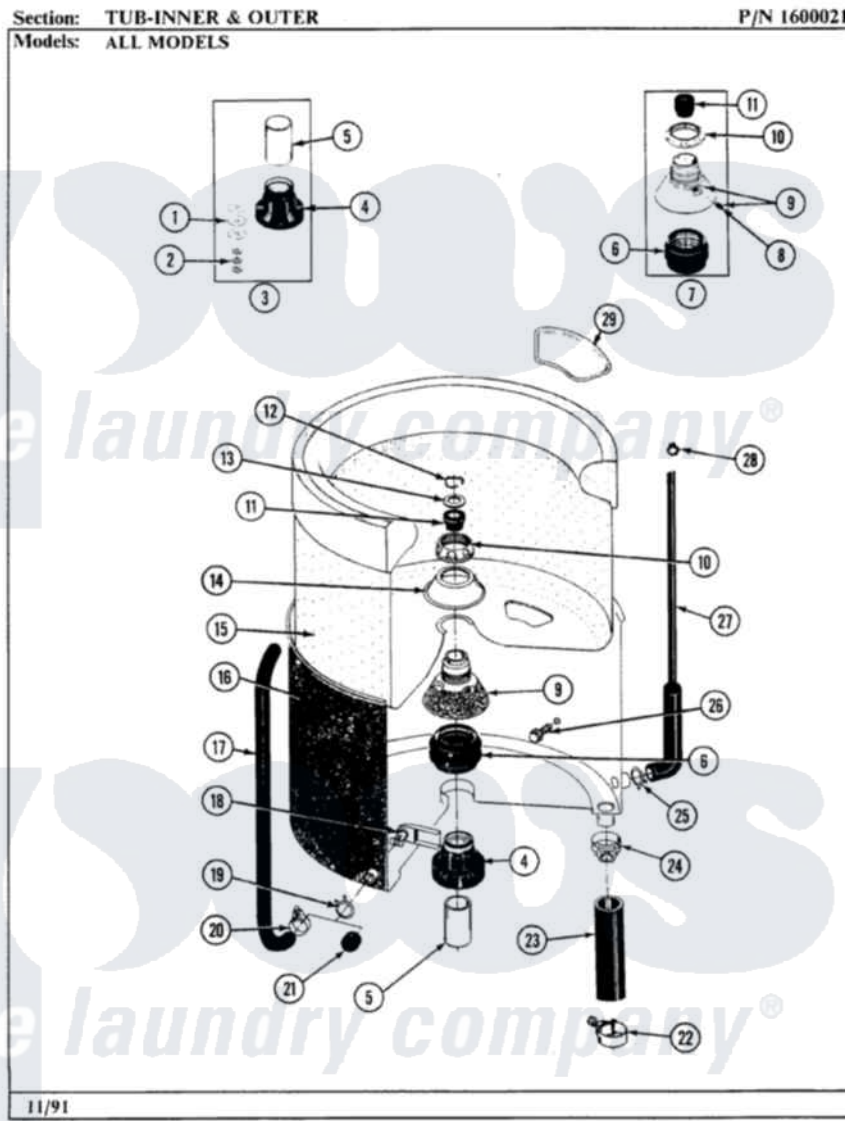

Maytag LA390 09 - TUB-INNER & OUTER

20

Maytag [Residential Maytag LA390 Washer Parts](#) Parts Diagram 09 - TUB-INNER & OUTER
Click on the part number to view part

Item	Original Part Number	Replaced By	Status	Part Description
1	211100			Washer, Outer Tub
2	Y054867			Washer, Lock
3	204013	6-2040130		Tub Bearin
4	200824	6-2040130		Tub Bearin
5	211130			Bearing Liner, Tub Bearing
6	201537	6-2095720		Mounting S
7	204012	6-2095720		Mounting S
8	211618	22001423		Set Screw, Mounting Stem
9	202521	6-2095720		Mounting S
10	211047	6-2110472		Nut- Clamp
11	Y0A4298	6-0A57420		Seal- Agitator
12	Y015667			Retaining Ring
13	Y015666			Washer, Retaining -
14	211210			Washer, Clamping Nut
15	207831		Not Available	TUB, INNER (W/PLUG)
16	205484			Tub, Outer Part Not Used

17	214433		Tube, Inlet Part Not Used
18	214434		Spout, Deflector
19	214739	596669	Clamp, Manifold
20	205161	489503	Clamp
21	214725		Cap For Spout-Outer Tub
22	200461	285655	Clamp, Hose
23	213045		Hose, Outer Tub Part Not Used
24	200900	616099	Clamp
25	211641		Clamp, 1-1/16"
26	200744	W10175939	Bolt
"	205254	W10175938	Bolt
27	212942	22001619	Tube, Water Level Switch
28	410296	596669	Clamp, Manifold
29	215980		Plug, Filter Hole