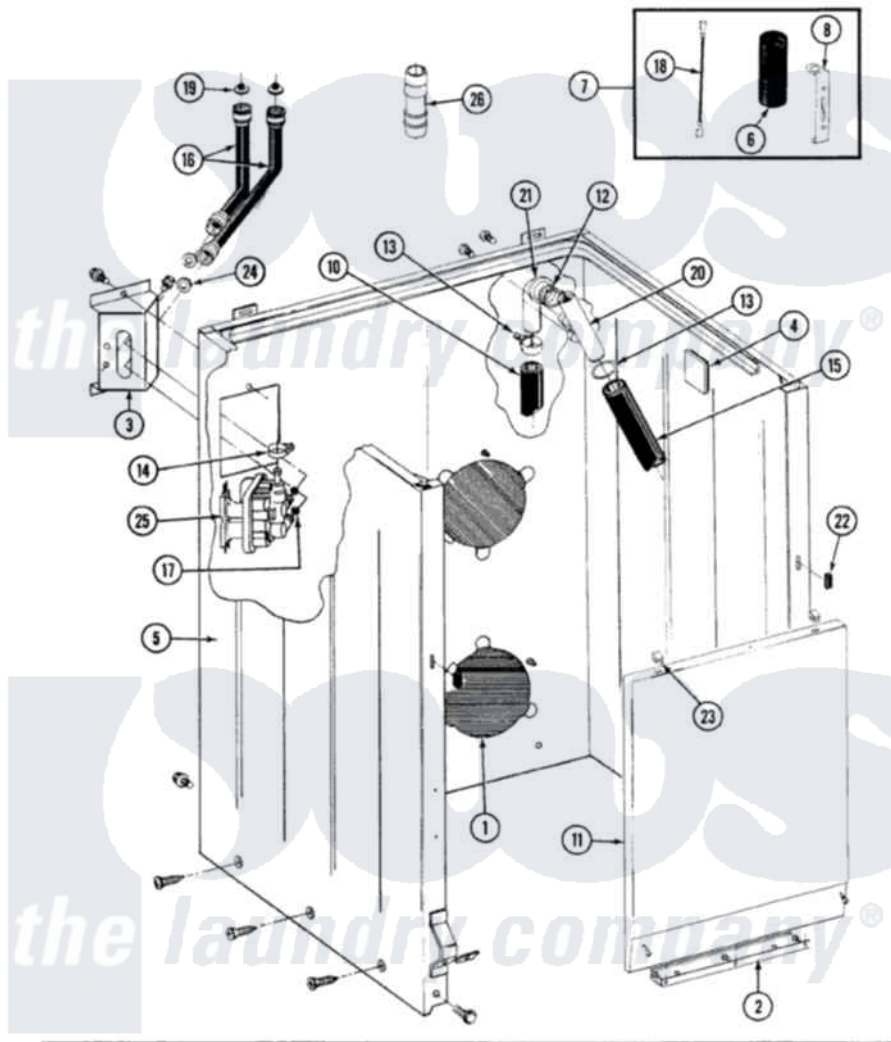

Maytag LA3910 02 - CABINET, WATER VALVE, HOSES & FRNT PANEL

SECTION: CABINET, WATER VALVE, HOSES & FRONT PANEL

MODEL: ALL MODELS

Issue Date: 6/90

32

Maytag [Residential Maytag LA3910 Washer Parts](#) Parts Diagram 02 - CABINET, WATER VALVE, HOSES & FRNT PANEL

Click on the part number to view part

Item	Original Part Number	Replaced By	Status	Part Description
1	211294	90767		Screw, 8A X 3/8 HeX Washer Head Tapping
"	211878		Not Available	PLATE, ACCESS
2	211294	90767		Screw, 8A X 3/8 HeX Washer Head Tapping
"	213846			Guard, Belt
3	212276	W10116760		Screw
"	214812	22002361		Bracket, Water Valve
4	215058			Pad, Cabinet Bumper
5	203319L		Not Available	(ALMOND)
"	204439			Screw And Fstner Assembly
"	213122	27001200		Screw
"	213121	3400111		Screw, 12-14 X 5/8
"	213007			Xfor Cabinet See Cabinet, Back
6	Y200832			Capacitor
7	206103			Capacitor Kit

8	211149		Clip, Capacitor
9	202861	202860	Inlet Hose Assembly
10	216017		Hose, Drain
"	Y059149		(7/8" I.D. CARTON OF 50 FT.)
"	215279	22003410	Hose, Drain
11	212998L	Not Available	FRONT PANEL-ALMOND
12	214765		Gasket, Siphon Break
13	200908	285655	Clamp, Hose
"	200461	285655	Clamp, Hose
14	201575		Clamp, Hose
15	214767	22001448	Hose, Pump
16	200688	76314	Hose, Inlet 6 Ft. Hose With Elbow
"	200672	76314	Hose, Inlet 6 Ft. Hose With Elbow
"	200681	21001467	Hose- 10'
"	202860		Inlet Hose Assembly
"	205828	202860	Inlet Hose Assembly
17	214337	96160	Screen
18	203237		No.17 Wire With Terminal
19	200961	12001413	Strainer And Washer Kit
20	Y014874		Screw, Idler Arm And Sleeve
"	206638		Siphon Break
21	Y216016	W10116738	Elbow
"	214764	208847	Elbow
22	214376	22002331	Spacer, Front Panel
23	212982	22001650	Fastener, Spring
24	Y013783		Washer, Inlet Hose
25	205613		Water Valve
"	212276	W10116760	Screw
26	Y216015		Coupling, Hose