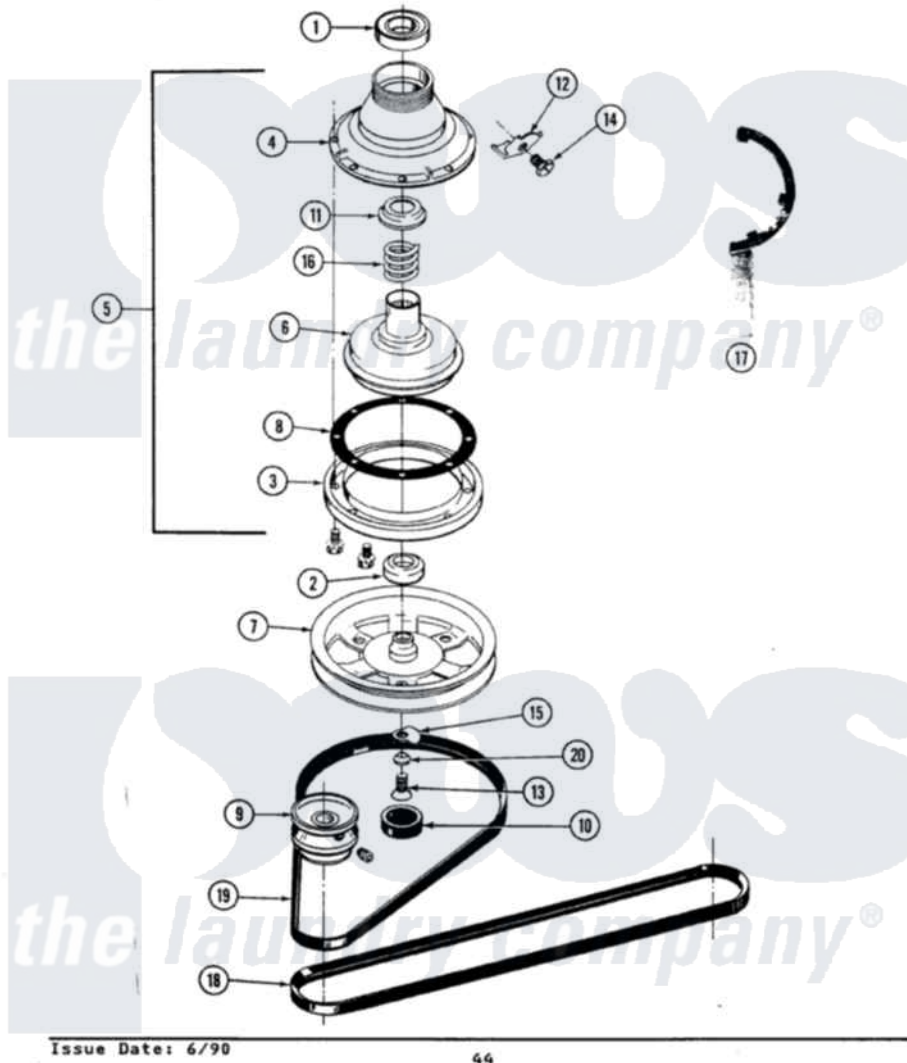

Maytag LA3910 03 - CLUTCH, BRAKE & BELTS

SECTION: CLUTCH, BRAKE & BELTS
 MODEL: ALL MODELS

Maytag Residential Maytag LA3910 Washer Parts Parts Diagram 03 - CLUTCH, BRAKE & BELTS
 Click on the part number to view part

Item	Original Part Number	Replaced By	Status	Part Description
1	Y200720	22003441		Bearing, Rear
2	200835			Bearing, Brake Rotor
3	211043	6-2011900		Brake Asse
"	211000			SCREW, BRAKE DRUM (HEX HEAD)
4	211045	6-2011900		Brake Asse
5	201190	6-2011900		Brake Asse
6	201126	6-2011900		Brake Asse
7	211059	6-2301530		Pulley
8	211042	6-2011900		Brake Asse
9	Y053241			Set Screw, Motor Pulley
"	200816	6-2008160		Pulley- MO
10	211038		Not Available	CAP, OIL RETAINER
11	211039	6-2011900		Brake Asse
12	213325			Clip, Retaining
13	211375	681582		Screw
14	213326			Bolt, Sems Retaining Clip

15	211089		Lug, Stop Pulley
16	211041	6-2011900	Brake Asse
17	Y038315	038315	Tool
18	211124		Part Not Used
19	211125		V Belt, DiVe Pulley
20	211090	22003555	Washer, Stop Lug