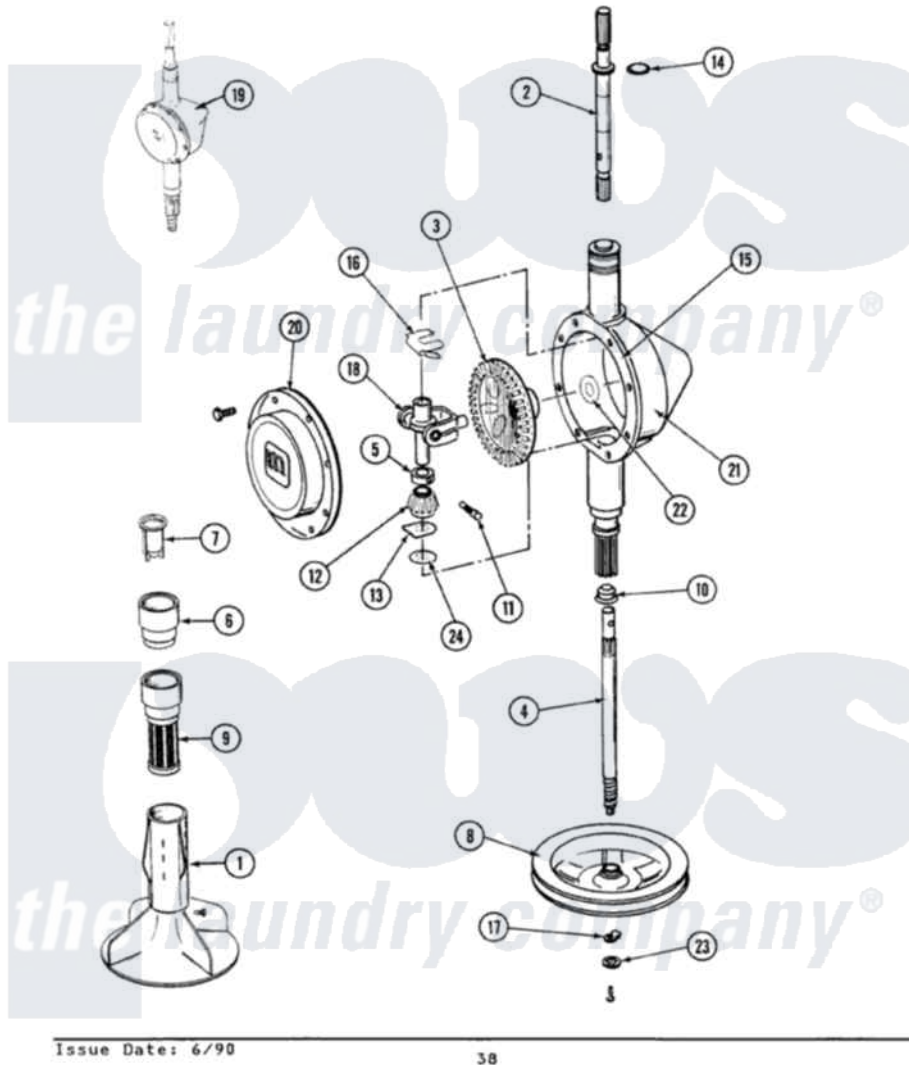

# Maytag LA3910 05 - ORBITAL TRANSMISSION

SECTION: ORBITAL TRANSMISSION  
 MODEL: ALL MODELS

Issue Date: 6/90

38

Maytag [Residential Maytag LA3910 Washer Parts](#) Parts Diagram 05 - ORBITAL TRANSMISSION  
 Click on the part number to view part

Item	Original Part Number	Replaced By	Status	Part Description
1	206478		Not Available	SCREW & WASHER FOR AGITATOR
"	<a href="#">207538</a>			Agitator W/Lock Screw
2	207153	<a href="#">6-2097820</a>		Kit- Shaft
3	206713	<a href="#">6-2067130</a>		Gear- Beve
4	215411	<a href="#">12001451</a>		Ctr Shaft W/Collar Andkeeper-Sha
5	215415		Not Available	COLLAR, LOWER
6	<a href="#">215721</a>			Dispensing Cap
7	<a href="#">215733</a>			Dispensing Cup
8	211059	<a href="#">6-2301530</a>		Pulley
9	<a href="#">Y207427</a>			Lint Filter Shallow
10	206602	<a href="#">207843</a>		Lip Seal Repair Kit
11	<a href="#">Y206629</a>			Pin, Collar
12	215401	<a href="#">W10221114</a>		Pinion
13	<a href="#">215395</a>			Plate, Clutch
14	<a href="#">210690</a>			Seal, Rubber

15	Y058700	<a href="#">675652</a>	Adhesive
16	<a href="#">215581</a>		Spring, Agitator Shaft
17	211375	<a href="#">681582</a>	Screw
"	<a href="#">211089</a>		Lug, Stop Pulley
18	206685	<a href="#">6-2066850</a>	Yoke
19	206708	<a href="#">6-2097790</a>	Transmison
20	<a href="#">206628</a>		Cover, Transmission
"	215417	Not Available	SCREW, TRANSMISSION COVER
21	206625	<a href="#">6-2097790</a>	Transmison
22	<a href="#">215394</a>		Washer, Bevel Gear
23	211090	<a href="#">22003555</a>	Washer, Stop Lug
24	211483	<a href="#">6-2114830</a>	Washer- SP