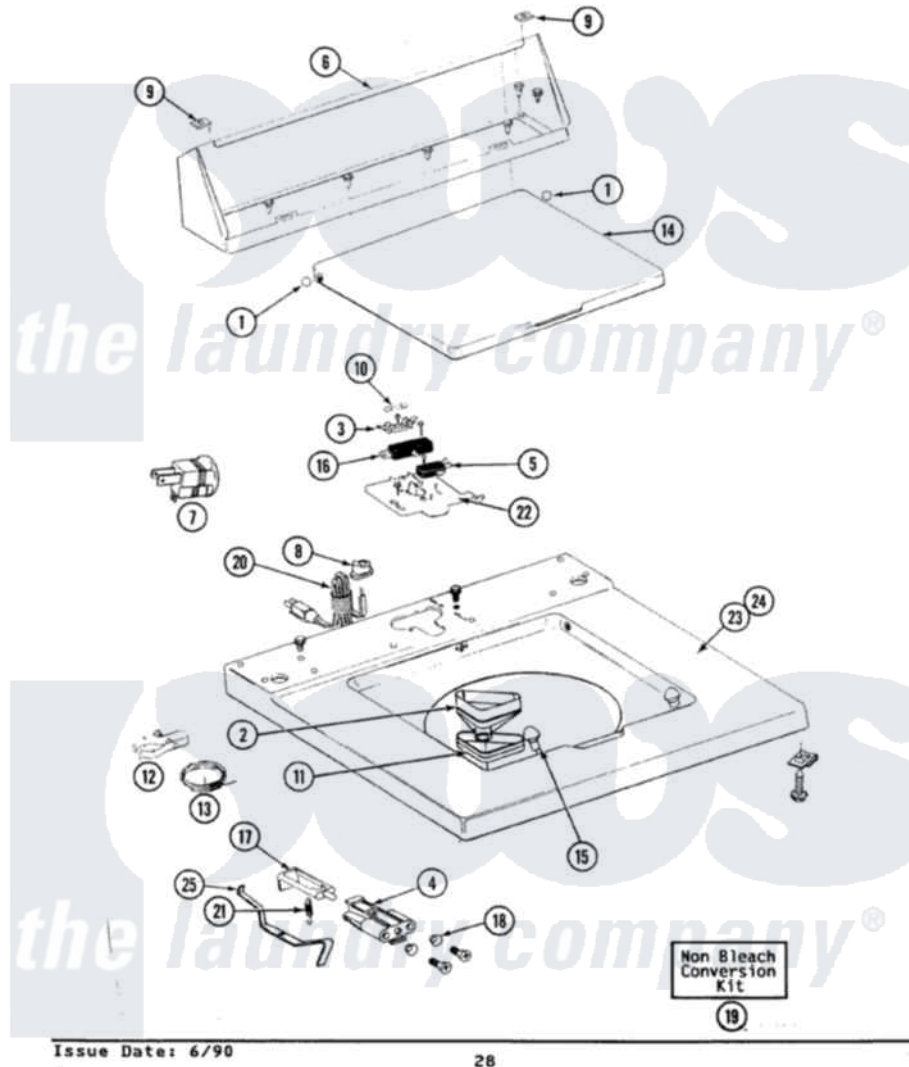

# Maytag LA3910 06 - TOP COVER, CONSOLE & LID SWITCH

SECTION: TOP COVER, CONSOLE & LID SWITCH

MODEL: ALL MODELS

Maytag [Residential Maytag LA3910 Washer Parts](#) Parts Diagram 06 - TOP COVER, CONSOLE & LID SWITCH  
 Click on the part number to view part

Item	Original Part Number	Replaced By	Status	Part Description
1	<a href="#">211726</a>			Hinge, Ball Lid
2	<a href="#">215578</a>			Bleach Inlet Almond
3	215705	<a href="#">Y311711</a>		Screw, Fuse Block
"	<a href="#">207167</a>			Block, Fuse
4	216256		Not Available	BRACKET, UNBALANCE
"	214279	<a href="#">204968</a>		Plunger And Bracket Assembly--W
"	910182	<a href="#">25-7809</a>		Screw, No.6-20 1/2 Flthd Torx
5	912012	<a href="#">3400409</a>		Screw
"	<a href="#">207166</a>			Switch, Check
6	211294	<a href="#">90767</a>		Screw, 8A X 3/8 HeX Washer Head Tapping
"	<a href="#">Y313559</a>			Screw
"	205635L		Not Available	CONSOLE (ALM)
7	<a href="#">Y201808</a>			Converter
8	<a href="#">211881</a>			Grommet, Cord Part Not Used-Gas Models Only