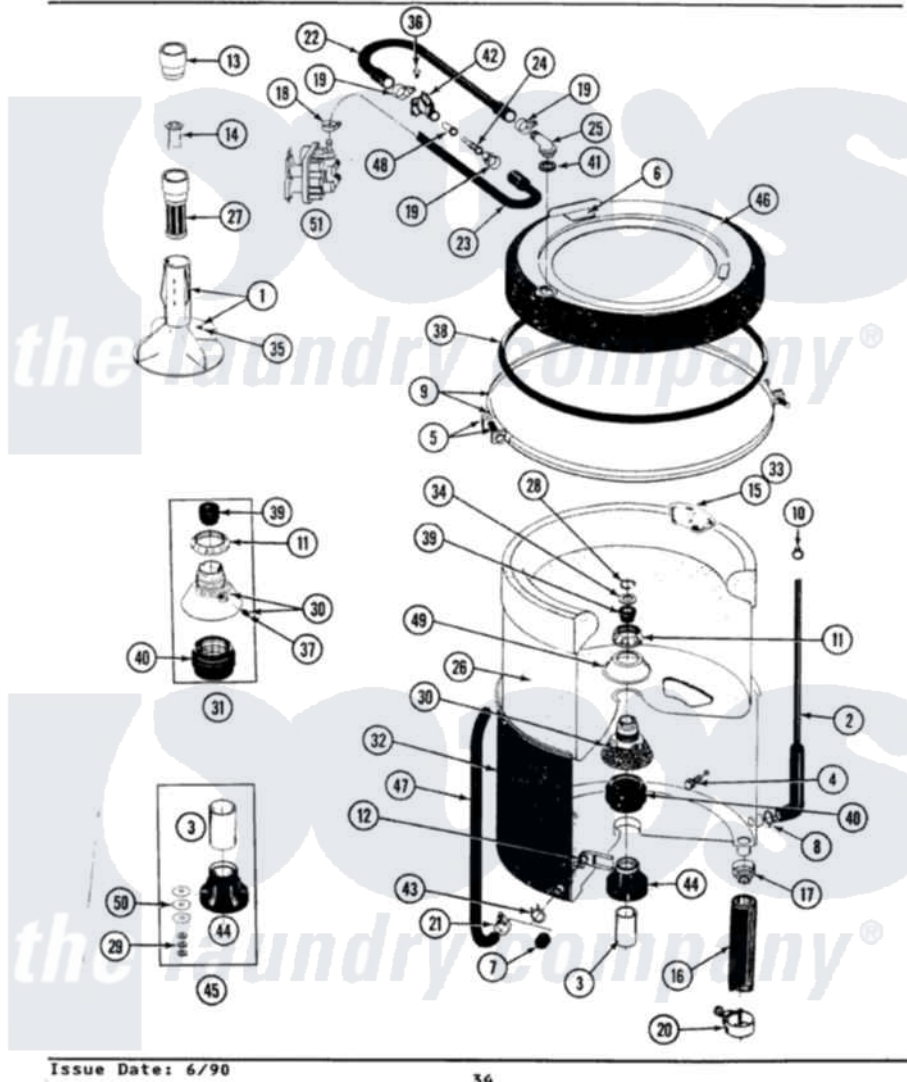

# Maytag LA3910 07 - TUB, AGITATOR, MOUNTING STEM & SEAL

SECTION: TUB, AGITATOR, MOUNTING STEM & SEAL  
 MODEL: ALL MODELS

Issue Date: 6/90

34

Maytag Residential Maytag LA3910 Washer Parts Parts Diagram 07 - TUB, AGITATOR, MOUNTING STEM & SEAL  
 Click on the part number to view part

Item	Original Part Number	Replaced By	Status	Part Description
1	<a href="#">207538</a>			Agitator W/Lock Screw
2	212942	<a href="#">22001619</a>		Tube, Water Level Switch
3	<a href="#">211130</a>			Bearing Liner, Tub Bearing
4	200744	<a href="#">W10175939</a>		Bolt
"	205254	<a href="#">W10175938</a>		Bolt
5	<a href="#">205529</a>			Nut And Bolt Kit For Tub Clam
6	<a href="#">215232</a>			Bumper, Unbalance
8	<a href="#">211641</a>			Clamp, 1-1/16"
9	<a href="#">200846</a>			Clamp - Tub Cover
10	410296	<a href="#">596669</a>		Clamp, Manifold
11	211047	<a href="#">6-2110472</a>		Nut- Clamp
12	<a href="#">214434</a>			Spout, Deflector
14	<a href="#">215733</a>			Dispensing Cup
16	<a href="#">Y212989</a>			Hose, Outer Tub To Pump
17	200900	<a href="#">616099</a>		Clamp
18	<a href="#">201575</a>			Clamp, Hose