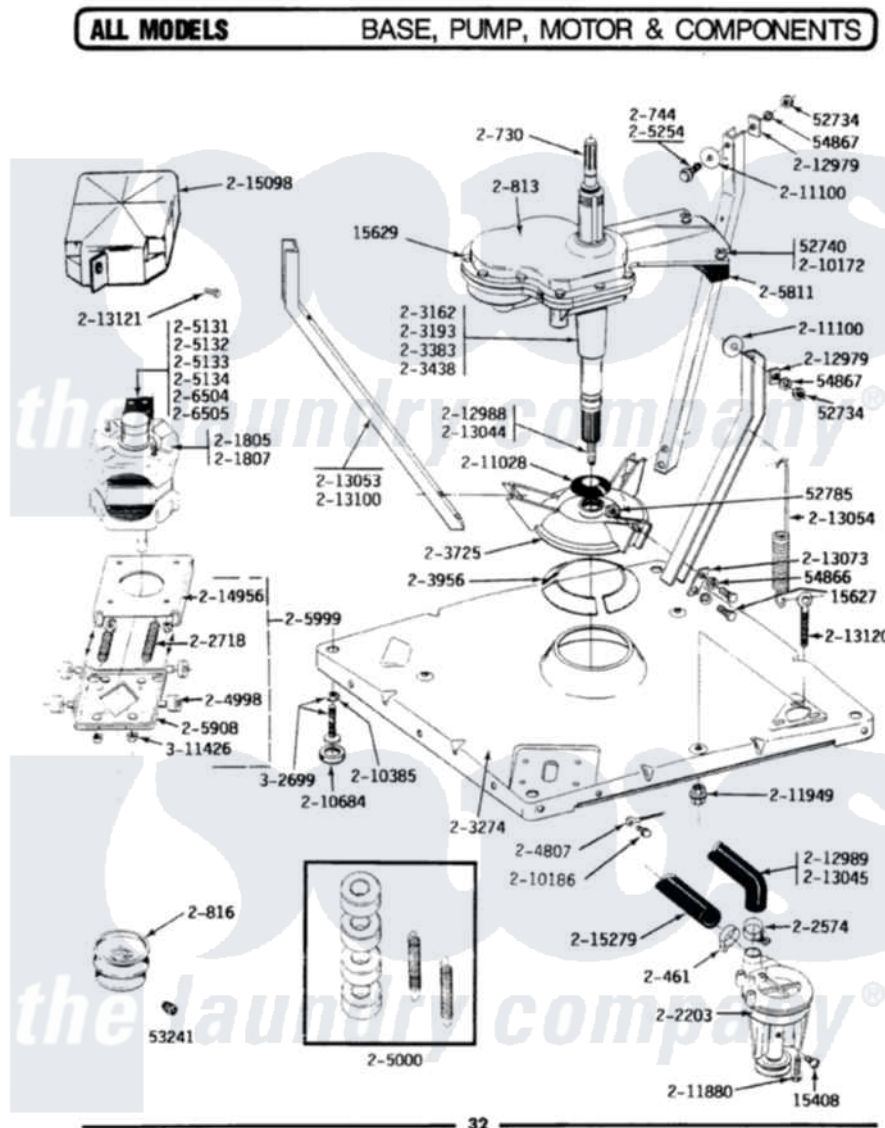

Maytag LA412 01 - BASE, PUMP, MOTOR & COMPONENTS

Maytag Residential Maytag LA412 Washer Parts Parts Diagram 01 - BASE, PUMP, MOTOR & COMPONENTS
 Click on the part number to view part

Item	Original Part Number	Replaced By	Status	Part Description
1	Y015408	22003235		Screw, Bearing Insert
2	Y015627			Screw- Hex
3	Y015629			Bolt, Grinding Chamber
4	Y052734			Nut, Carrage Bolts And Bracket
5	Y052740	62739		Nut, Lock
6	Y052785			Nut, Brace To Damper
7	Y053241			Set Screw, Motor Pulley
8	Y054866	486009		Lockwasher
9	Y054867			Washer, Lock
10	200461	285655		Clamp, Hose
11	200730	22002124		Shaft- Agi
12	200744	W10175939		Bolt
13	200813		Not Available	GEAR CASE COVER ASSEMBLY
14	200816	6-2008160		Pulley- MO
15	201805	12002351		Motor-Drve