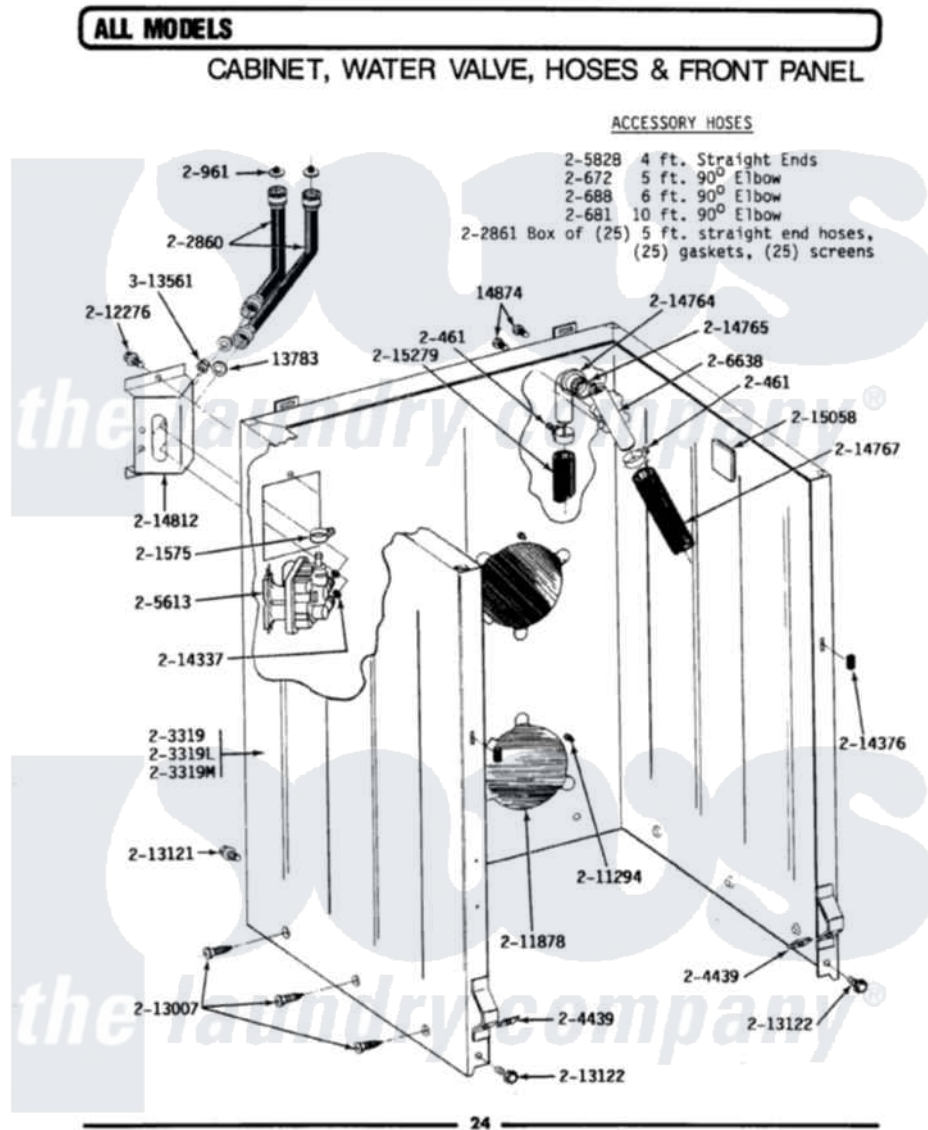

Maytag LA412 02 - CABINET, WATER VALVE, HOSES & FRNT PANEL

Maytag [Residential Maytag LA412 Washer Parts](#) Parts Diagram 02 - CABINET, WATER VALVE, HOSES & FRNT PANEL

Click on the part number to view part

Item	Original Part Number	Replaced By	Status	Part Description
1	Y013783			Washer, Inlet Hose
2	Y014874			Screw, Idler Arm And Sleeve
3	200461	285655		Clamp, Hose
4	200672	76314		Hose, Inlet 6 Ft. Hose With Elbow
5	200681	21001467		Hose- 10'
6	200688	76314		Hose, Inlet 6 Ft. Hose With Elbow
7	Y200832			Capacitor
8	200961	12001413		Strainer And Washer Kit
9	201575			Clamp, Hose
10	202860			Inlet Hose Assembly
11	202861	202860		Inlet Hose Assembly
12	203237			No.17 Wire With Terminal
14	203319L		Not Available	(ALMOND)
15	204439			Screw And Fstner Assembly

16	205613		Water Valve
17	205828	202860	Inlet Hose Assembly
18	206103		Capacitor Kit
19	206638		Siphon Break
20	211149		Clip, Capacitor
21	211294	90767	Screw, 8A X 3/8 HeX Washer Head Tapping
22	211878	Not Available	PLATE, ACCESS
23	212276	W10116760	Screw
24	212982	22001650	Fastener, Spring
26	212998L	Not Available	FRONT PANEL-ALMOND
27	213007		Xfor Cabinet See Cabinet, Back
28	213121	3400111	Screw, 12-14 X 5/8
29	213122	27001200	Screw
30	213846		Guard, Belt
31	214337	96160	Screen
32	214376	22002331	Spacer, Front Panel
33	214764	208847	Elbow
34	214765		Gasket, Siphon Break
35	214767	22001448	Hose, Pump
36	214812	22002361	Bracket, Water Valve
37	215058		Pad, Cabinet Bumper
38	215279	22003410	Hose, Drain
39	Y313561		Screw---NA