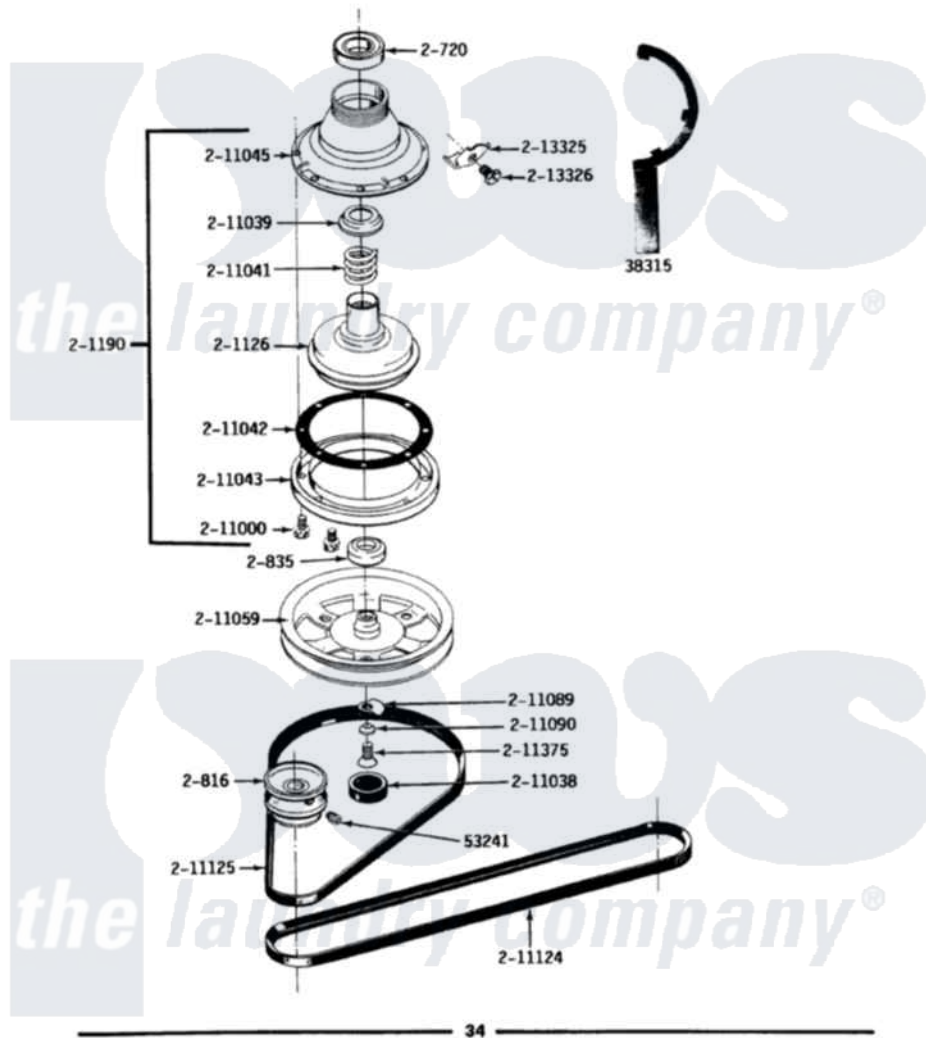

Maytag LA412 03 - CLUTCH, BRAKE & BELTS

ALL MODELS **CLUTCH, BRAKE & BELTS**

Maytag Residential Maytag LA412 Washer Parts Parts Diagram 03 - CLUTCH, BRAKE & BELTS
 Click on the part number to view part

Item	Original Part Number	Replaced By	Status	Part Description
1	Y038315	038315		Tool
2	Y053241			Set Screw, Motor Pulley
3	Y200720	22003441		Bearing, Rear
4	200816	6-2008160		Pulley- MO
5	200835			Bearing, Brake Rotor
6	201126	6-2011900		Brake Asse
7	201190	6-2011900		Brake Asse
8	211000			SCREW, BRAKE DRUM (HEX HEAD)
9	211038		Not Available	CAP, OIL RETAINER
10	211039	6-2011900		Brake Asse
11	211041	6-2011900		Brake Asse
12	211042	6-2011900		Brake Asse
13	211043	6-2011900		Brake Asse
14	211045	6-2011900		Brake Asse
15	211059	6-2301530		Pulley
16	211089			Lug, Stop Pulley

17	211090	22003555	Washer, Stop Lug
18	211124		Part Not Used
19	211125		V Belt, Drive Pulley
20	211375	681582	Screw
21	213325		Clip, Retaining
22	213326		Bolt, Sems Retaining Clip