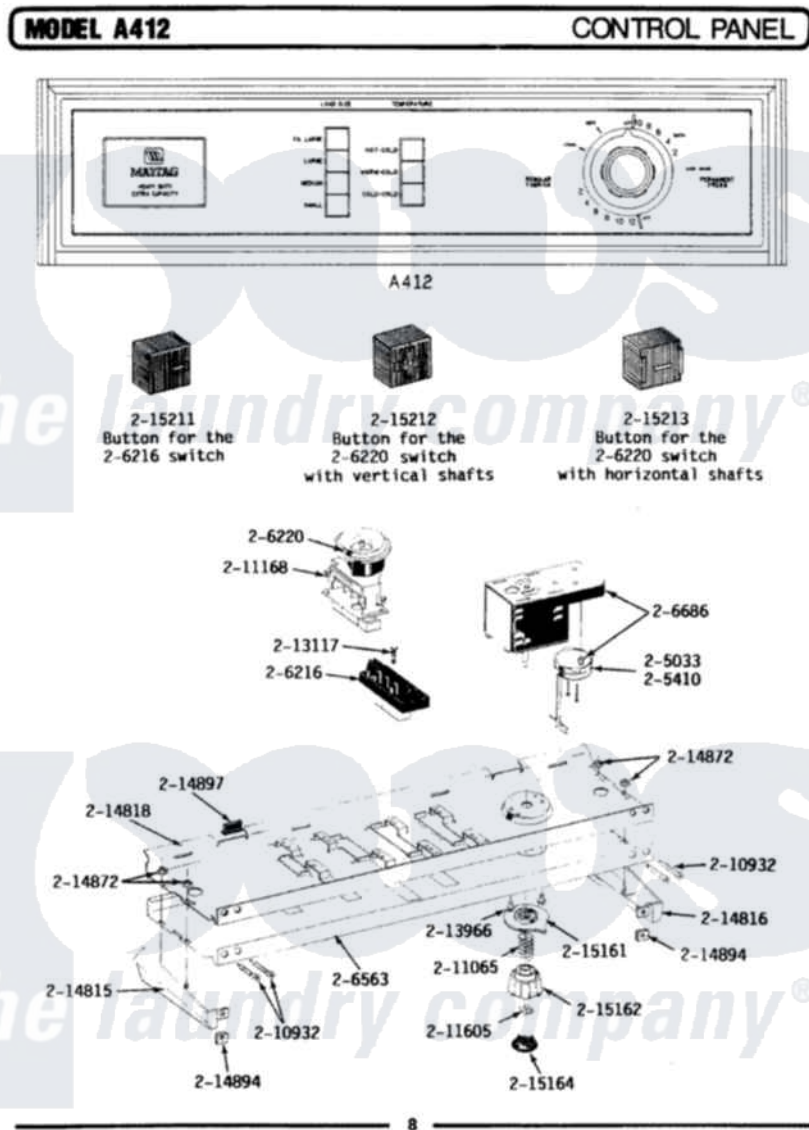

Maytag LA412 04 - CONTROL PANEL (A412)

Maytag [Residential Maytag LA412 Washer Parts](#) Parts Diagram 04 - CONTROL PANEL (A412)
 Click on the part number to view part

Item	Original Part Number	Replaced By	Status	Part Description
1	205033	22205033		Motor- Tim
2	205410		Not Available	TIMER MOTOR 120-60
3	206216			Water Temperature Switch
4	206220		Not Available	WATER LEVEL SWITCH
5	206563		Not Available	CONTROL PANEL
6	206686			Timer
7	210932			Screw, No.8 X 9/16 Ctsk Note: Screw, Inlet Duct
8	211065			Spring, Index Wheel
9	211168	W10139210		Screw, 8-18 X 5/16
10	211605			Bezel, Timer Dial
11	213117	67006908		Screw, Ice Rack
12	213966	3400014		Screw
13	214815			End Cap F/Control Panel-LH
14	214816			End Cap F/Control Panel-RH
15	214818			Back Up Plate

16	214872		Panel, End Cap Note, Nut, Lamp Holder
17	214894		Fastener, End Cap
18	214897		Pad, Control Panel
19	215161	22001571	Bezel, Timer Dial
20	215162		Timer Knob
21	215164	Not Available	CAP FOR KNOB