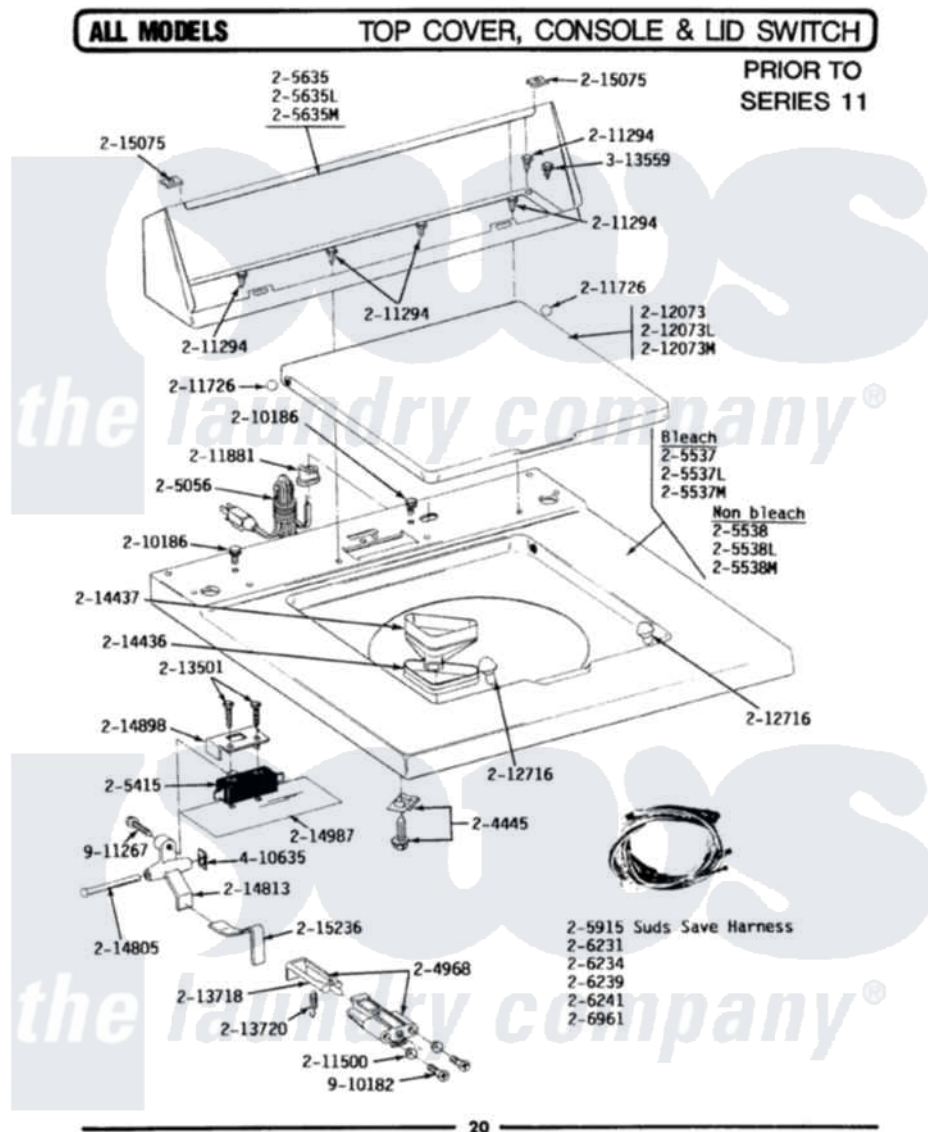

Maytag LA412 06 - TOP COVER, CONSOLE & LID SWITCH

Maytag Residential Maytag LA412 Washer Parts Parts Diagram 06 - TOP COVER, CONSOLE & LID SWITCH
 Click on the part number to view part

Item	Original Part Number	Replaced By	Status	Part Description
1	Y201808			Converter
2	204445			Screw And Fastener Assembly
3	204968			Plunger And Bracket Assembly--W
4	205056	204590		Cord, Power
5	205415	279347		Switch-Lid
9	205538L		Not Available	TOP COVER-ALMOND
11	205635L		Not Available	CONSOLE (ALM)
13	205997			Non-Bleach Conversion Kit
16	206239		Not Available	WIRE HARNESS
19	210186	3370225		Screw
20	211294	90767		Screw, 8A X 3/8 HeX Washer Head Tapping
21	211500			Washer, Bracket To Top Cover
22	211726			Hinge, Ball Lid
23	211737	248562		Terminal
24	211881			Grommet, Cord Part Not Used-

24	211001		Gas Models Only
26	212073L	Not Available	LID-ALMOND
27	212716		Bumper, Lid
28	213501		Screw, No.6-20 X 1-1/8 Inch
29	213718		Plunger, Lid Switch
30	213720		Spring, Lid Switch
32	214805		Pin For Unbalance Lever
33	214813	Not Available	LEVER FOR LID SWITCH
34	214898		Cover For Lid Switch
35	214987		Moisture Barrier For Switch
36	215075		Fastener, Control Panel To Console
37	215236	214804	Unbalance Lever
39	215578		Bleach Inlet Almond
41	215580		Cup, Bleach
42	301548		Clamp, Ground Wire
43	311155		Ground Wire And Clamp
44	Y312140		Wire Connector
45	Y313559		Screw
46	410635		Fastener
47	910182	25-7809	Screw, No.6-20 1/2 Flthd Torx
48	911267		Screw, Pump Cover