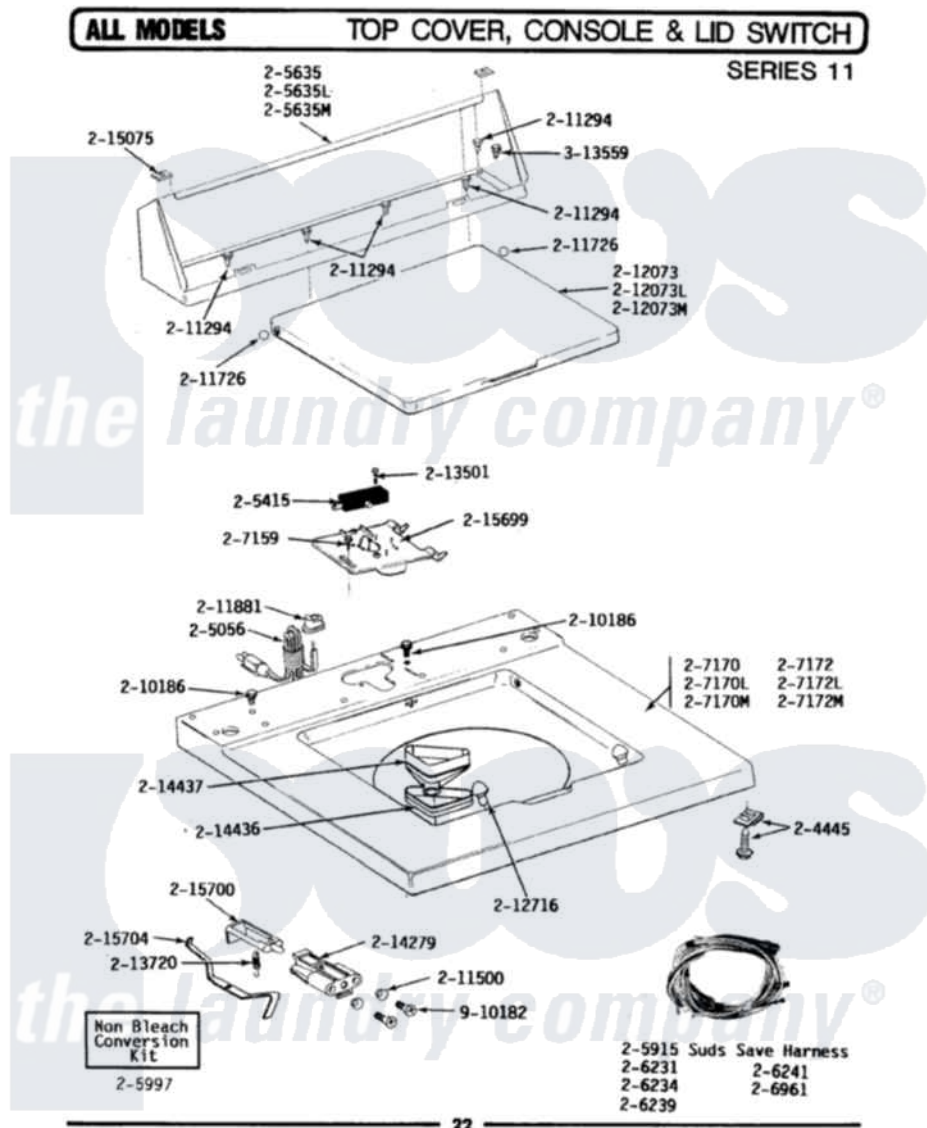

Maytag LA412 07 - TOP COVER, CONSOLE & LID SWITCH (SER 11)

Maytag Residential Maytag LA412 Washer Parts Parts Diagram 07 - TOP COVER, CONSOLE & LID SWITCH (SER 11)
 Click on the part number to view part

Item	Original Part Number	Replaced By	Status	Part Description
1	Y201808			Converter
2	204445			Screw And Fastener Assembly
3	204968			Plunger And Bracket Assembly--W
4	205056	204590		Cord, Power
5	205415	279347		Switch-Lid
7	205635L		Not Available	CONSOLE (ALM)
8	205915		Not Available	SUDS SAVE HARNESS
9	205997			Non-Bleach Conversion Kit
10	206239		Not Available	WIRE HARNESS
11	207159	489355		Screw, 8 X 1/2
13	207170L			Top Cover Assembly ALM---NA
14	207172			Top Cover
16	207172L			Top Cover Assembly ALM---NA
17	210186	3370225		Screw

18	211294	90767	Screw, 8A X 3/8 HeX Washer Head Tapping
19	211500		Washer, Bracket To Top Cover
20	211726		Hinge, Ball Lid
23	211737	248562	Terminal
24	211881		Grommet, Cord Part Not Used-Gas Models Only
26	212073L	Not Available	LID-ALMOND
27	212716		Bumper, Lid
28	213501		Screw, No.6-20 X 1-1/8 Inch
29	213718		Plunger, Lid Switch
30	213720		Spring, Lid Switch
31	214279	204968	Plunger And Bracket Assembly--W
33	214805		Pin For Unbalance Lever
34	214813	Not Available	LEVER FOR LID SWITCH
35	214898		Cover For Lid Switch
36	214987		Moisture Barrier For Switch
37	215075		Fastener, Control Panel To Console
38	215236	214804	Unbalance Lever
40	215578		Bleach Inlet Almond
42	215580		Cup, Bleach
43	Y215699	22001678	Bracket, Switch And Fuse
44	215700	Not Available	LID SWITCH PLUNGER
45	215704		Lever, Unbalance
46	301548		Clamp, Ground Wire
47	311155		Ground Wire And Clamp
48	Y312140		Wire Connector
"	Y313559		Screw
49	410635		Fastener
50	910182	25-7809	Screw, No.6-20 1/2 Flthd Torx
51	911267		Screw, Pump Cover