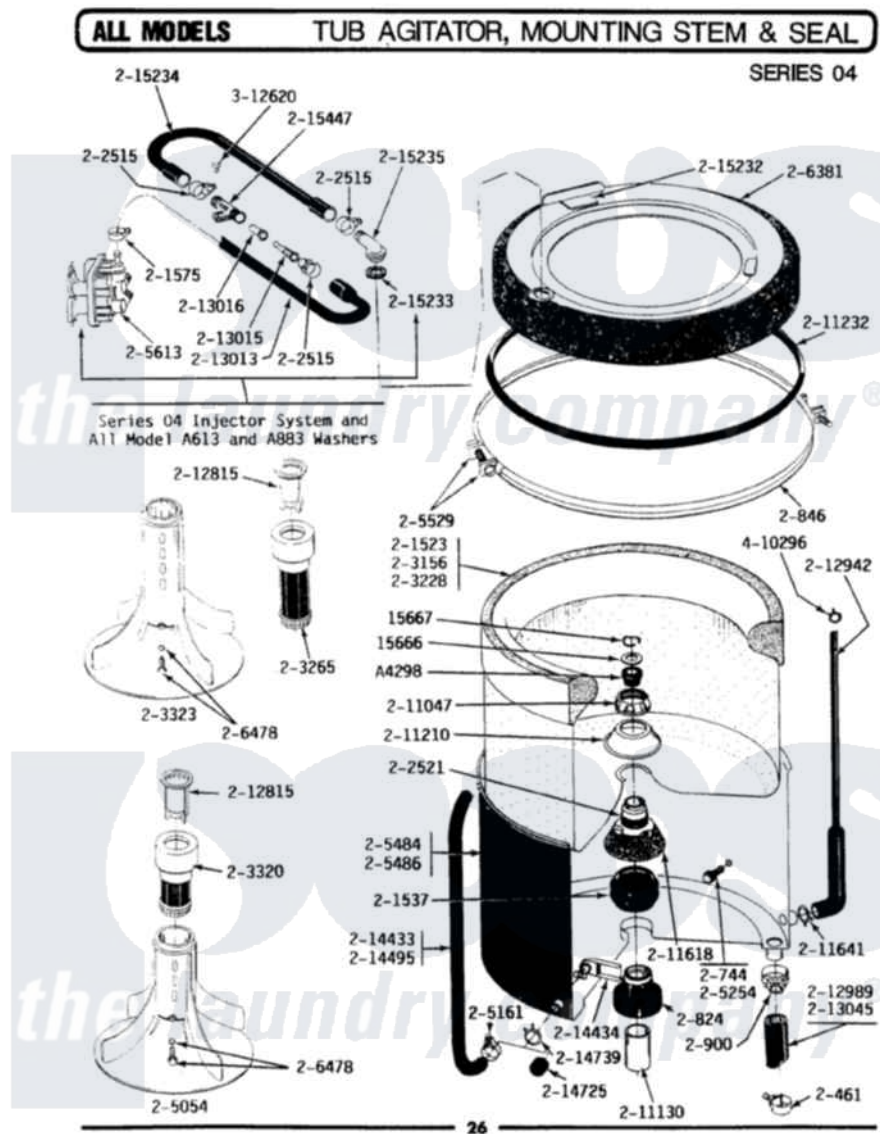

# Maytag LA412 09 - TUB, AGITATOR, MTG. STEM & SEAL (SER 04)

Maytag [Residential Maytag LA412 Washer Parts](#) Parts Diagram 09 - TUB, AGITATOR, MTG. STEM & SEAL (SER 04)  
 Click on the part number to view part

Item	Original Part Number	Replaced By	Status	Part Description
1	A04298		Not Available	SEAL, AGITATOR DRIVE SHAFT
2	<a href="#">Y015666</a>			Washer, Retaining -
3	<a href="#">Y015667</a>			Retaining Ring
4	<a href="#">Y054867</a>			Washer, Lock
5	200744	<a href="#">W10175939</a>		Bolt
6	200824	<a href="#">6-2040130</a>		Tub Bearin
7	<a href="#">200846</a>			Clamp - Tub Cover
8	200900	<a href="#">616099</a>		Clamp
10	201537	<a href="#">6-2095720</a>		Mounting S
11	<a href="#">201575</a>			Clamp, Hose
12	202515	<a href="#">596669</a>		Clamp, Manifold
13	202521	<a href="#">6-2095720</a>		Mounting S
14	203228		Not Available	TUB, INNER PART NOT USED
16	<a href="#">203265</a>			Lint Filter-Dispenser
18	203323	<a href="#">22004085</a>		Large Agitator