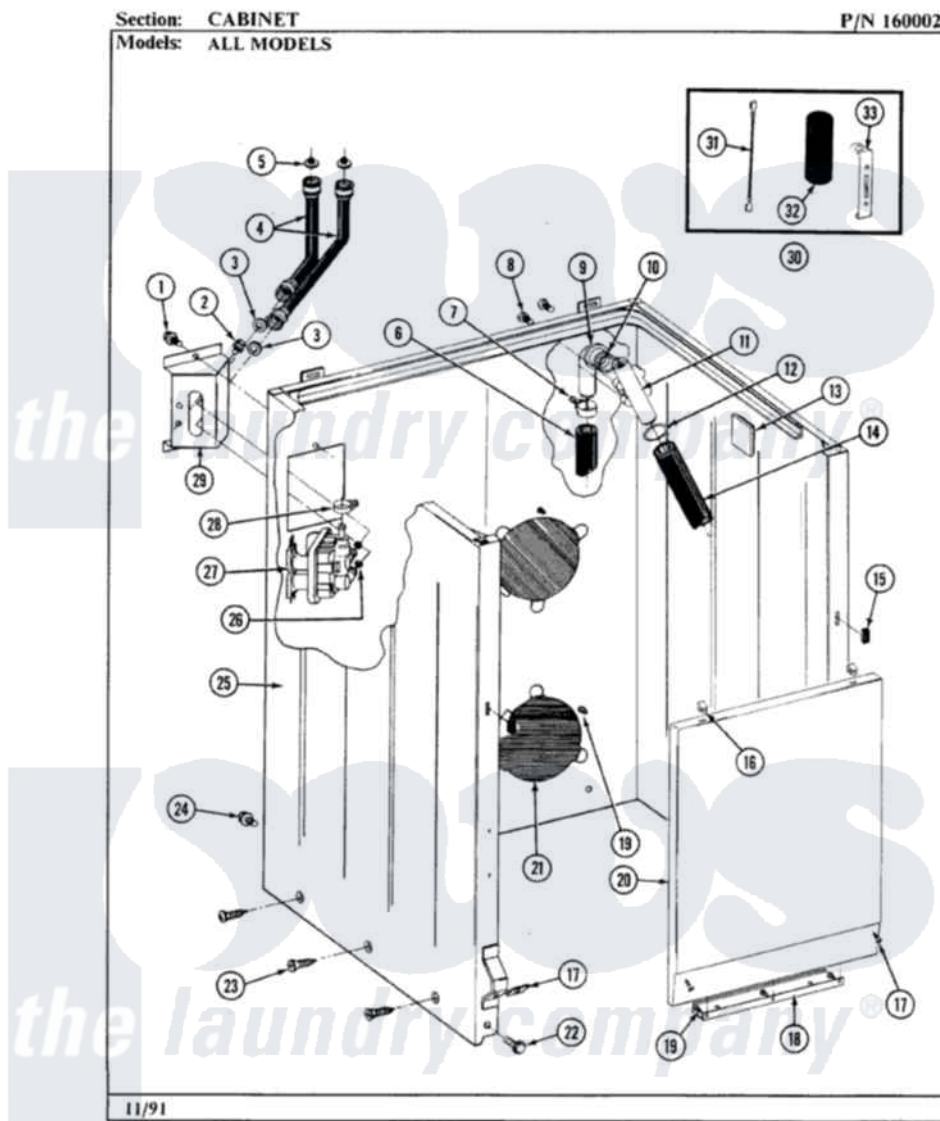

Maytag LA482 02 - CABINET

16

Maytag Residential Maytag LA482 Washer Parts Parts Diagram 02 - CABINET
Click on the part number to view part

Item	Original Part Number	Replaced By	Status	Part Description
1	212276	W10116760		Screw
2	Y313561			Screw---NA
3	Y013783			Washer, Inlet Hose
4	202860			Inlet Hose Assembly
5	200961	12001413		Strainer And Washer Kit
6	215279	22003410		Hose, Drain
7	200461	285655		Clamp, Hose
8	Y014874			Screw, Idler Arm And Sleeve
9	214764	208847		Elbow
10	214765			Gasket, Siphon Break
11	206638			Siphon Break
12	200461	285655		Clamp, Hose
13	215058			Pad, Cabinet Bumper
14	214767	22001448		Hose, Pump
15	214376	22002331		Spacer, Front Panel
16	212982	22001650		Fastener, Spring

17	204439		Screw And Fstner Assembly
18	213846		Guard, Belt
19	211294	90767	Screw, 8A X 3/8 HeX Washer Head Tapping
20	212998L		Not Available FRONT PANEL-ALMOND
21	211878		Not Available PLATE, ACCESS
22	213122	27001200	Screw
23	213007		Xfor Cabinet See Cabinet, Back
24	213121	3400111	Screw, 12-14 X 5/8
25	203319L		Not Available (ALMOND)
26	214337	96160	Screen
27	205613		Water Valve
28	201575		Clamp, Hose
29	214812	22002361	Bracket, Water Valve
30	206103		Capacitor Kit
31	203237		No.17 Wire With Terminal
32	Y200832		Capacitor
33	211149		Clip, Capacitor