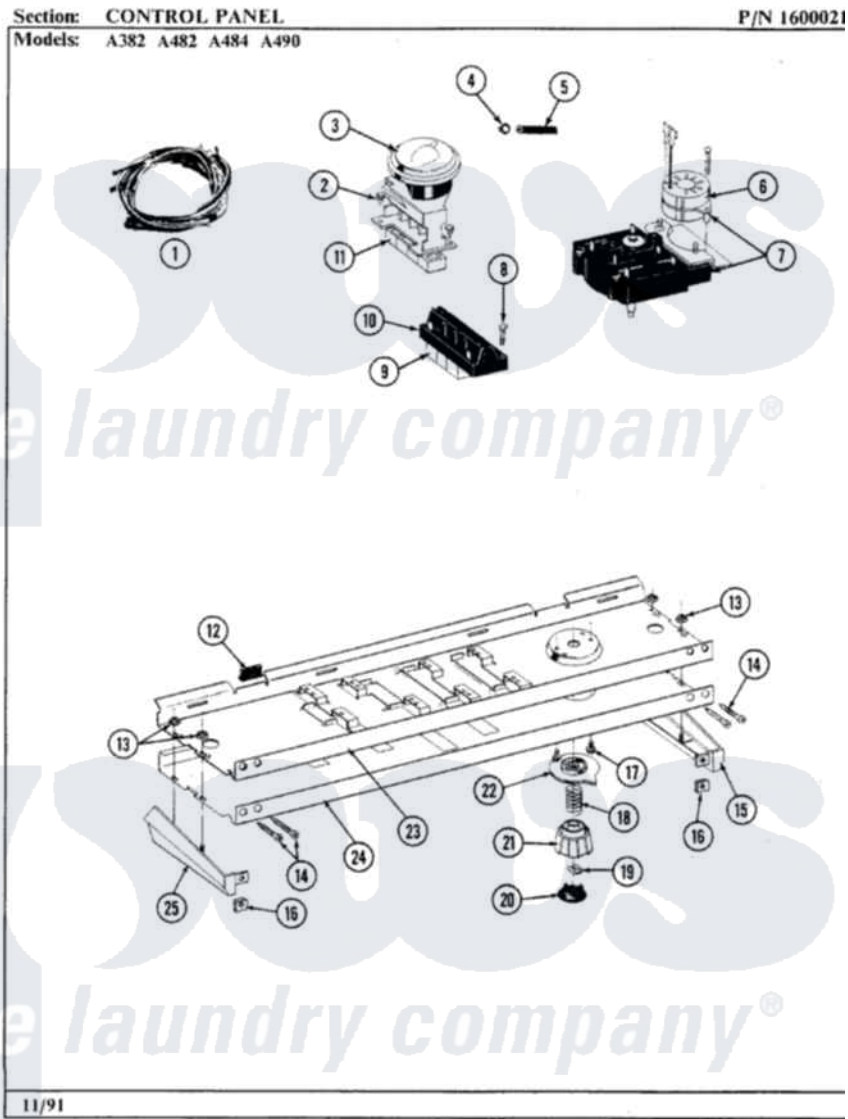

Maytag LA482 04 - CONTROL PANEL

Maytag [Residential Maytag LA482 Washer Parts](#) Parts Diagram 04 - CONTROL PANEL
 Click on the part number to view part

Item	Original Part Number	Replaced By	Status	Part Description
1	206231			Wire Harness
2	211168	W10139210		Screw, 8-18 X 5/16
3	206220		Not Available	WATER LEVEL SWITCH
4	410296	596669		Clamp, Manifold
5	212942	22001619		Tube, Water Level Switch
6	205033	22205033		Motor- Tim
7	206230			Timer
8	213117	67006908		Screw, Ice Rack
9	215211			Button For Switch
10	206216			Water Temperature Switch
11	215213	214993		Button For Switch
"	215212			Button For Switch
12	214897			Pad, Control Panel
13	214872			Palnut, End Cap Note: Nut, Lamp Holder
14	210932			Screw, No.8 X 9/16 Ctsk Note: Screw, Inlet Duct

15	214816		End Cap F/Control Panel-RH
16	214894		Fastener, End Cap
17	213966	3400014	Screw
18	211065		Spring, Index Wheel
19	211605		Bezel, Timer Dial
20	215164	Not Available	CAP FOR KNOB
21	215162		Timer Knob
22	215161	22001571	Bezel, Timer Dial
23	214818		Back Up Plate
24	206564		Control Panel
25	214815		End Cap F/Control Panel-LH