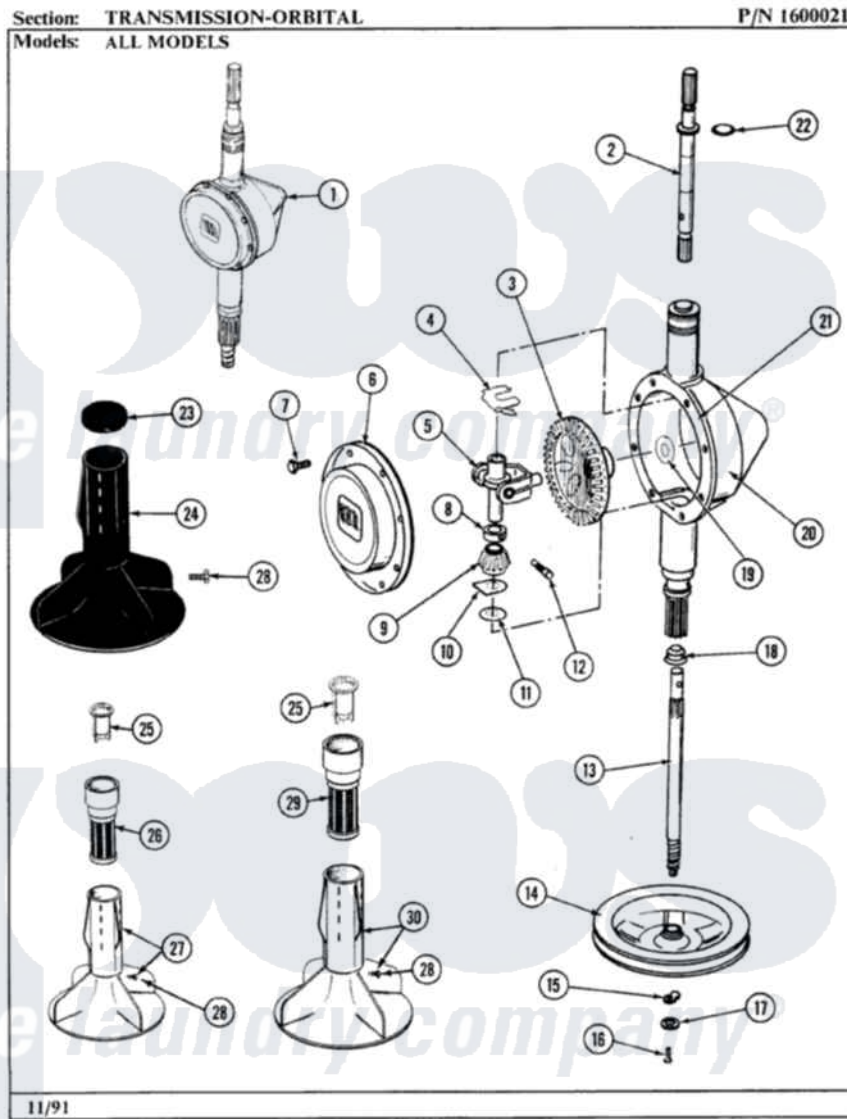

Maytag LA482 08 - TRANSMISSION-ORBITAL

24

Maytag Residential Maytag LA482 Washer Parts Parts Diagram 08 - TRANSMISSION-ORBITAL
Click on the part number to view part

Item	Original Part Number	Replaced By	Status	Part Description
1	206707	6-2097750		Trans Dee
2	207153	6-2097820		Kit- Shaft
3	206713	6-2067130		Gear- Beve
4	215581			Spring, Agitator Shaft
5	206685	6-2066850		Yoke
6	206628			Cover, Transmission
7	215417		Not Available	SCREW, TRANSMISSION COVER
8	215415		Not Available	COLLAR, LOWER
9	215401	W10221114		Pinion
10	215395			Plate, Clutch
11	211483	6-2114830		Washer- SP
12	Y206629			Pin, Collar
13	215410	12001450		Ctr Shaft W/Collar Andkeeper-Dp
14	211059	6-2301530		Pulley
15	211089			Lug, Stop Pulley

16	211375	681582	Screw
17	211090	22003555	Washer, Stop Lug
18	206602	207843	Lip Seal Repair Kit
19	215394		Washer, Bevel Gear
20	206624	6-2097750	Trans Dee
21	Y058700	675652	Adhesive
22	210690		Seal, Rubber
25	215733		Dispensing Cup
28	206478	Not Available	SCREW & WASHER FOR AGITATOR