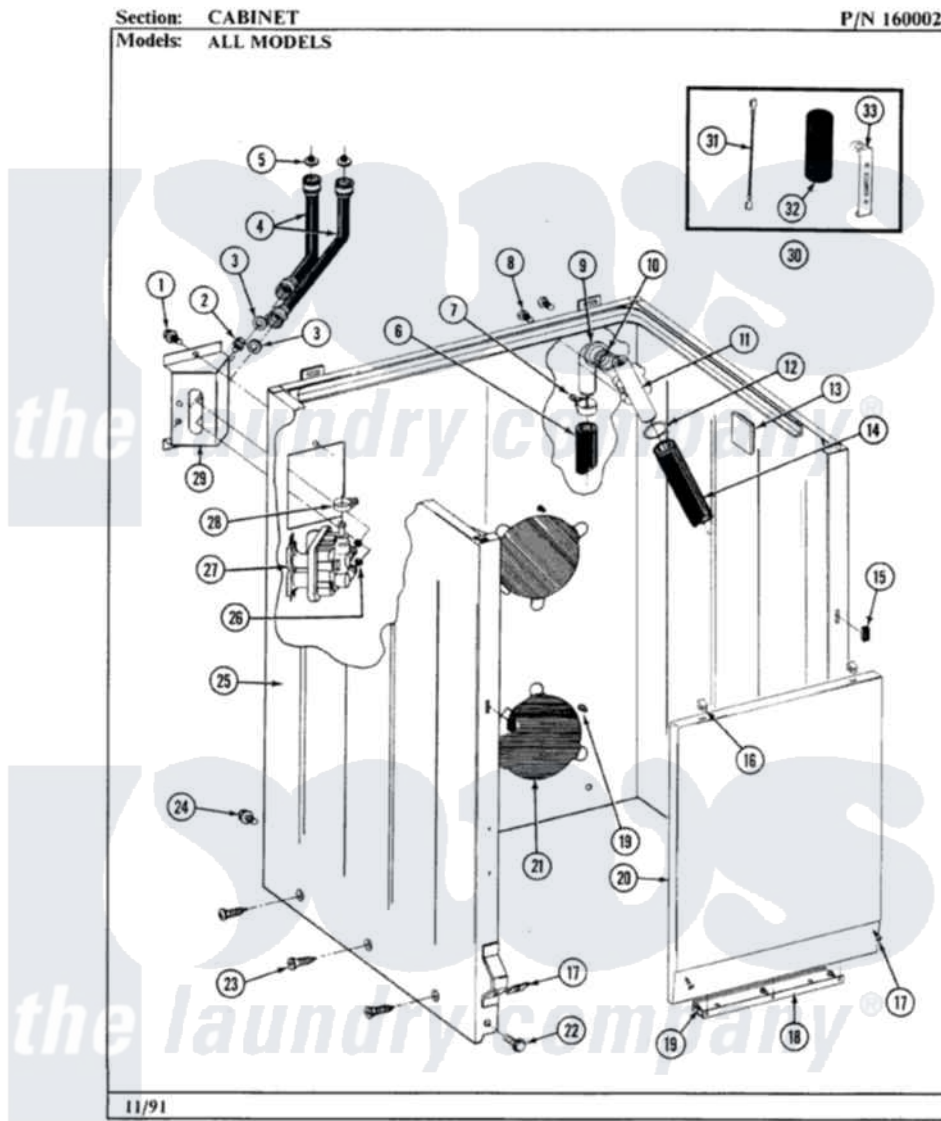

# Maytag LA484 02 - CABINET

16

Maytag Residential Maytag LA484 Washer Parts Parts Diagram 02 - CABINET  
Click on the part number to view part

Item	Original Part Number	Replaced By	Status	Part Description
1	212276	<a href="#">W10116760</a>		Screw
2	<a href="#">Y313561</a>			Screw---NA
3	<a href="#">Y013783</a>			Washer, Inlet Hose
4	<a href="#">202860</a>			Inlet Hose Assembly
5	200961	<a href="#">12001413</a>		Strainer And Washer Kit
6	215279	<a href="#">22003410</a>		Hose, Drain
7	200461	<a href="#">285655</a>		Clamp, Hose
8	<a href="#">Y014874</a>			Screw, Idler Arm And Sleeve
9	214764	<a href="#">208847</a>		Elbow
10	<a href="#">214765</a>			Gasket, Siphon Break
11	<a href="#">206638</a>			Siphon Break
12	200461	<a href="#">285655</a>		Clamp, Hose
13	<a href="#">215058</a>			Pad, Cabinet Bumper
14	214767	<a href="#">22001448</a>		Hose, Pump
15	214376	<a href="#">22002331</a>		Spacer, Front Panel
16	212982	<a href="#">22001650</a>		Fastener, Spring

17	<a href="#">204439</a>		Screw And Fstner Assembly
18	<a href="#">213846</a>		Guard, Belt
19	211294	<a href="#">90767</a>	Screw, 8A X 3/8 HeX Washer Head Tapping
20	212998L	Not Available	FRONT PANEL-ALMOND
21	211878	Not Available	PLATE, ACCESS
22	213122	<a href="#">27001200</a>	Screw
23	<a href="#">213007</a>		Xfor Cabinet See Cabinet, Back
24	213121	<a href="#">3400111</a>	Screw, 12-14 X 5/8
25	203319L	Not Available	(ALMOND)
26	214337	<a href="#">96160</a>	Screen
27	<a href="#">205613</a>		Water Valve
28	<a href="#">201575</a>		Clamp, Hose
29	214812	<a href="#">22002361</a>	Bracket, Water Valve
30	<a href="#">206103</a>		Capacitor Kit
31	<a href="#">203237</a>		No.17 Wire With Terminal
32	<a href="#">Y200832</a>		Capacitor
33	<a href="#">211149</a>		Clip, Capacitor