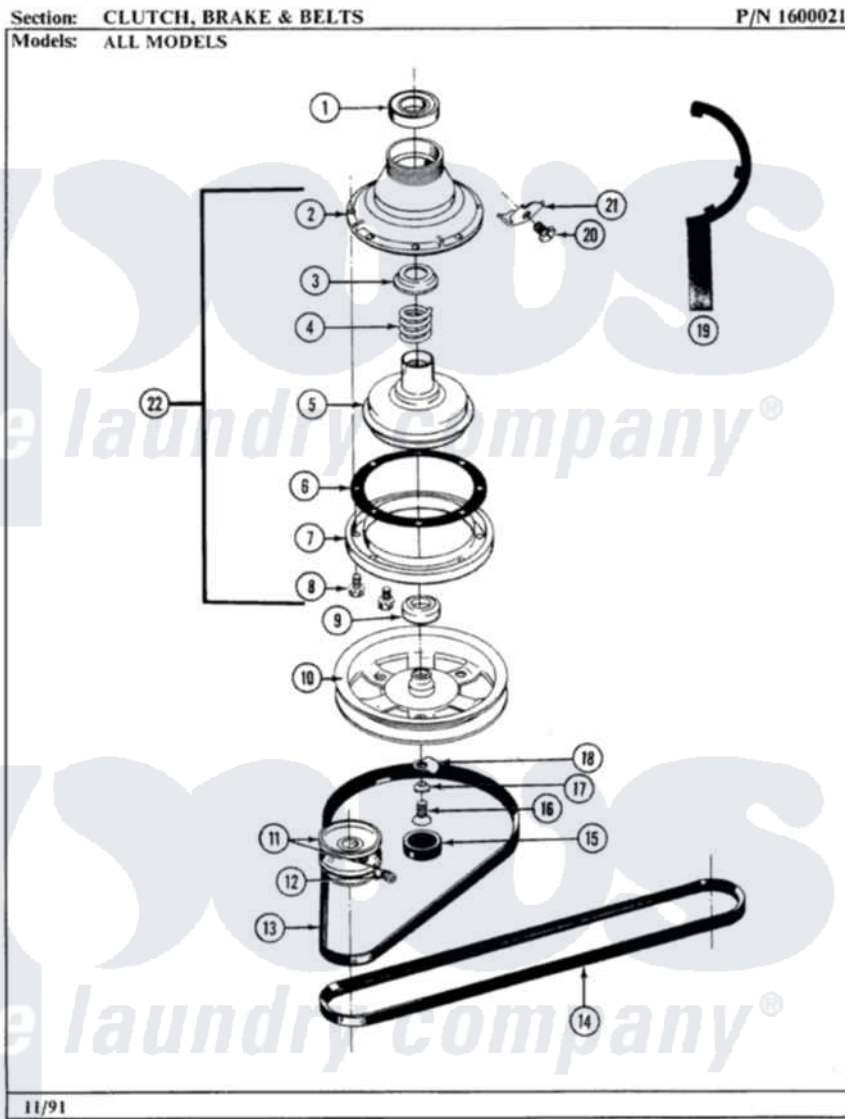

Maytag LA484 03 - CLUTCH, BRAKE & BELTS

30

Maytag Residential Maytag LA484 Washer Parts Parts Diagram 03 - CLUTCH, BRAKE & BELTS
 Click on the part number to view part

Item	Original Part Number	Replaced By	Status	Part Description
1	Y200720	22003441		Bearing, Rear
2	211045	6-2011900		Brake Asse
3	211039	6-2011900		Brake Asse
4	211041	6-2011900		Brake Asse
5	201126	6-2011900		Brake Asse
6	211042	6-2011900		Brake Asse
7	211043	6-2011900		Brake Asse
8	211000			SCREW, BRAKE DRUM (HEX HEAD)
9	200835			Bearing, Brake Rotor
10	211059	6-2301530		Pulley
11	200816	6-2008160		Pulley- MO
12	Y053241			Set Screw, Motor Pulley
13	211125			V Belt, Drive Pulley
14	211124			Part Not Used
15	211038		Not Available	CAP, OIL RETAINER
16	211375	681582		Screw

17	211090	22003555	Washer, Stop Lug
18	211089		Lug, Stop Pulley
19	Y038315	038315	Tool
20	213326		Bolt, Sems Retaining Clip
21	213325		Clip, Retaining
22	201190	6-2011900	Brake Asse