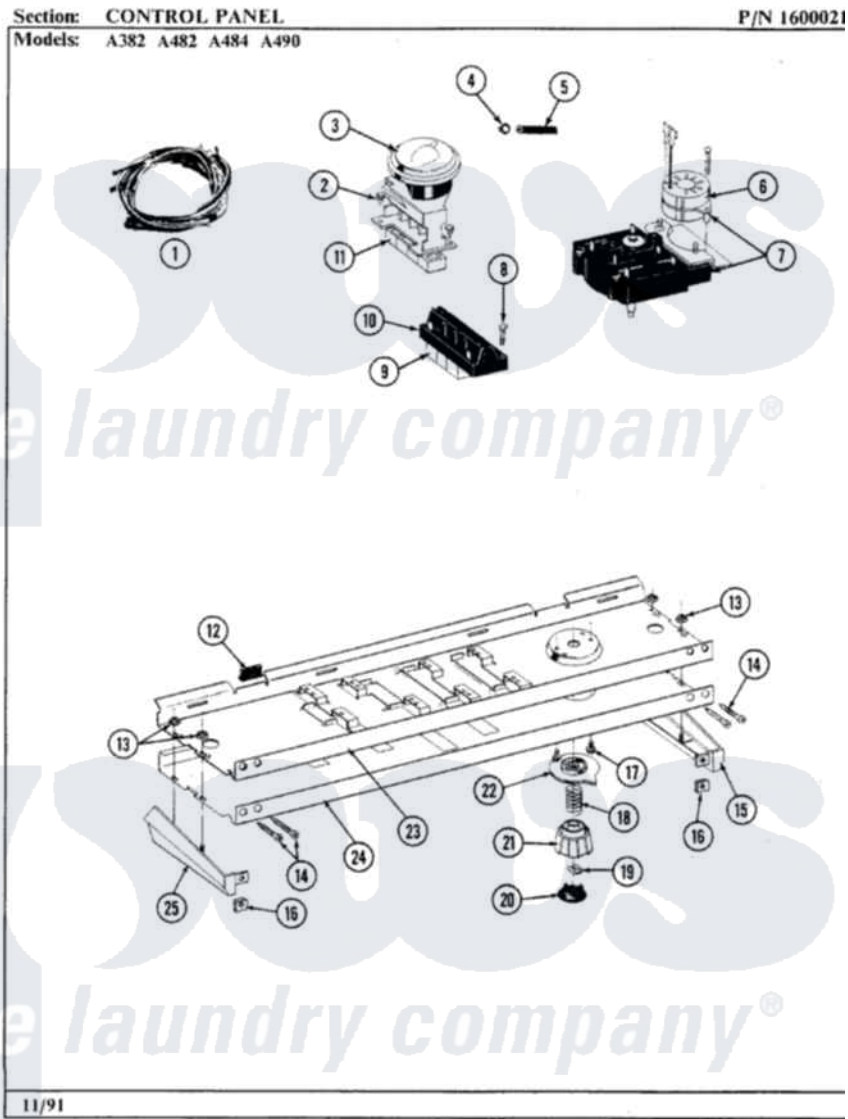

Maytag LA484 04 - CONTROL PANEL

Maytag [Residential Maytag LA484 Washer Parts](#) Parts Diagram 04 - CONTROL PANEL
 Click on the part number to view part

Item	Original Part Number	Replaced By	Status	Part Description
1	206231			Wire Harness
2	211168	W10139210		Screw, 8-18 X 5/16
3	206220		Not Available	WATER LEVEL SWITCH
4	410296	596669		Clamp, Manifold
5	212942	22001619		Tube, Water Level Switch
6	205033	22205033		Motor- Tim
7	206230			Timer
8	213117	67006908		Screw, Ice Rack
9	215211			Button For Switch
10	206216			Water Temperature Switch
11	215213	214993		Button For Switch
"	215212			Button For Switch
12	214897			Pad, Control Panel
13	214872			Palnut, End Cap Note: Nut, Lamp Holder
14	210932			Screw, No.8 X 9/16 Ctsk Note: Screw, Inlet Duct

15	214816		End Cap F/Control Panel-RH
16	214894		Fastener, End Cap
17	213966	3400014	Screw
18	211065		Spring, Index Wheel
19	211605		Bezel, Timer Dial
20	215164	Not Available	CAP FOR KNOB
21	215162		Timer Knob
22	215161	22001571	Bezel, Timer Dial
23	214818		Back Up Plate
24	206564		Control Panel
25	214815		End Cap F/Control Panel-LH