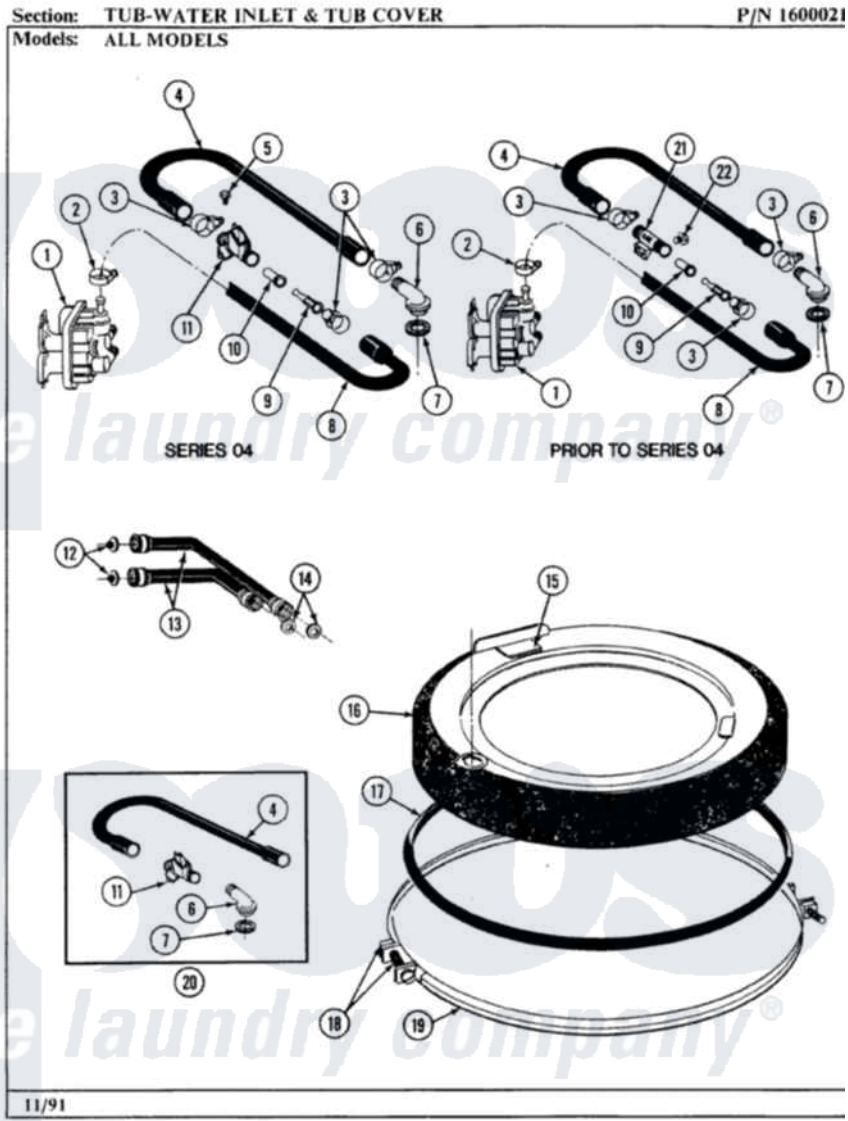

Maytag LA484 10 - TUB-WATER INLET & TUB COVER

18

Maytag Residential Maytag LA484 Washer Parts Parts Diagram 10 - TUB-WATER INLET & TUB COVER
 Click on the part number to view part

Item	Original Part Number	Replaced By	Status	Part Description
1	205613			Water Valve
2	201575			Clamp, Hose
3	202515	596669		Clamp, Manifold
4	Y215234			Hose, Injector Fill
5	312620			Screw, Sems
6	215235			Tube, Injector
7	215233			Seal For Injector Tube
8	213013			Hose, Injector
9	213015			Nozzle, Injector
10	213016	216201		Nozzle
11	215447			Sleeve For Injector
12	200961	12001413		Strainer And Washer Kit
13	202860			Inlet Hose Assembly
14	Y013783			Washer, Inlet Hose
15	215232			Bumper, Unbalance
16	206380		Not Available	COVER, TUB

17	211232		Seal, Tub Cover
18	205529		Nut And Bolt Kit For Tub Clam
19	200846		Clamp - Tub Cover
20	206683	206680	Water Injector Assembly
21	213057	22213057	Sleeve- In
22	Y310632	1163839	Screw