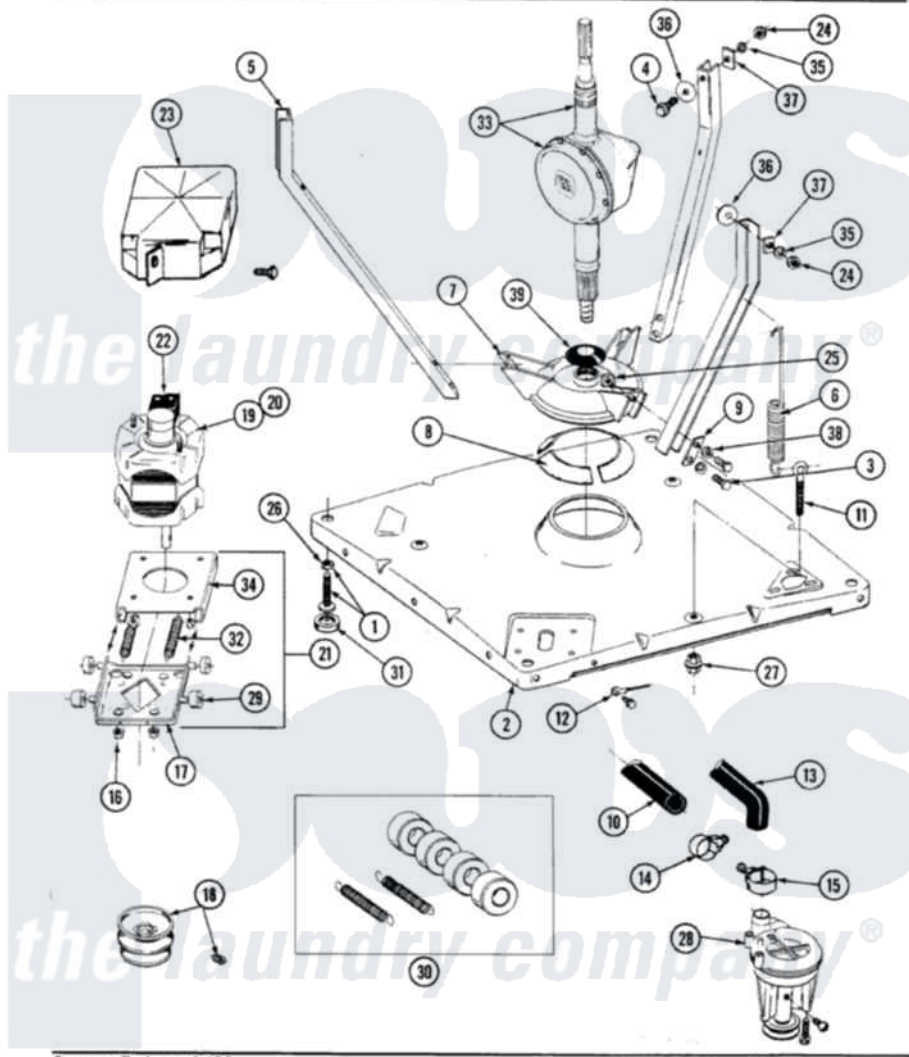

Maytag LA5000 01 - BASE, PUMP, MOTOR & COMPONENTS

SECTION: BASE, PUMP, MOTOR & COMPONENTS
 MODEL: ALL MODELS

Issue Date: 6/90

40

Maytag Residential Maytag LA5000 Washer Parts Parts Diagram 01 - BASE, PUMP, MOTOR & COMPONENTS
 Click on the part number to view part

Item	Original Part Number	Replaced By	Status	Part Description
1	Y302699	22003428		Leg, Adjustable
2	203274			Base With Damper Pads
3	Y015627			Screw- Hex
4	205254	W10175938		Bolt
"	200744	W10175939		Bolt
5	213100		Not Available	PART NOT USED
6	213054			Centering Spring - 3 Used
7	203725			Damper W/Bolt And Clip
8	203956			Damper Pad Kit
9	213073			Washer, Double Brace
10	214767	22001448		Hose, Pump
11	213120	216416		Bolt, Eye/Centering Spring
12	210186	3370225		Screw
"	204807			Ground Wire, Supp. Plte To Top Cover
13	Y212989			Hose, Outer Tub To Pump
14	200461	285655		Clamp, Hose