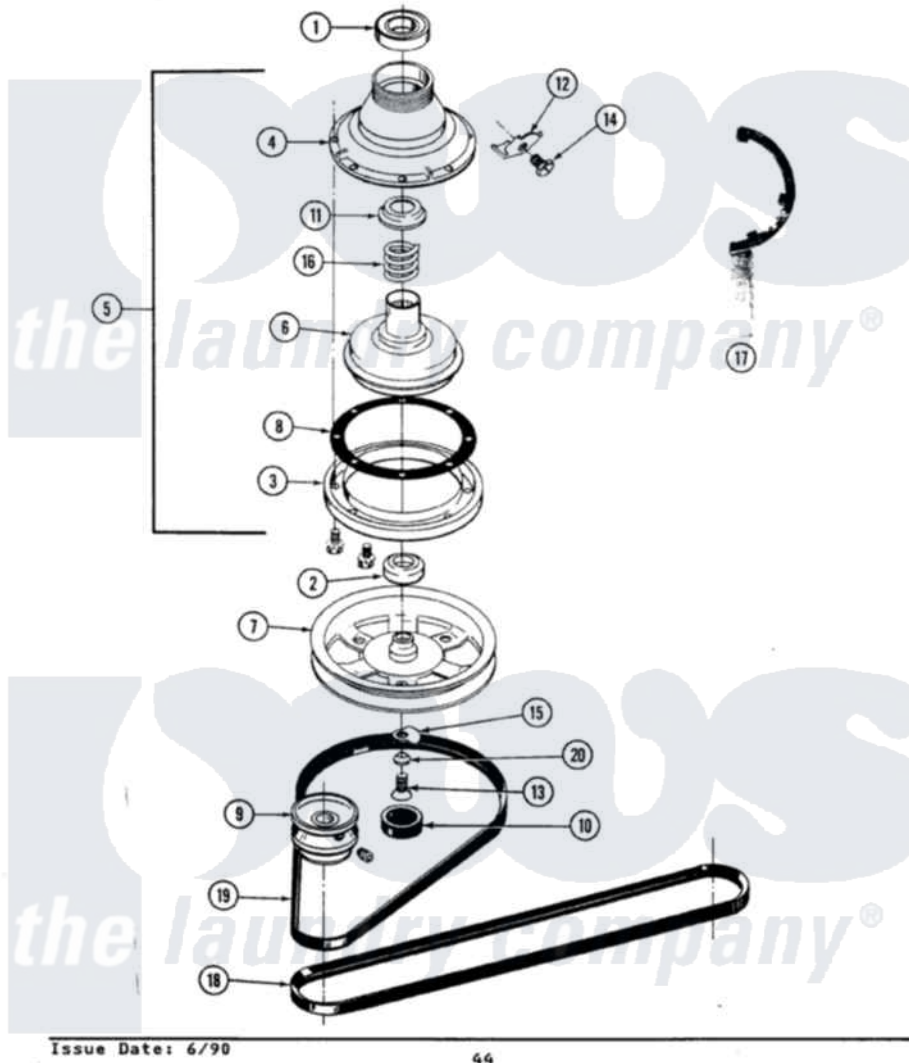

Maytag LA5000 03 - CLUTCH, BRAKE & BELTS

SECTION: CLUTCH, BRAKE & BELTS
 MODEL: ALL MODELS

Maytag [Residential Maytag LA5000 Washer Parts](#) Parts Diagram 03 - CLUTCH, BRAKE & BELTS
 Click on the part number to view part

Item	Original Part Number	Replaced By	Status	Part Description
1	Y200720	22003441		Bearing, Rear
2	200835			Bearing, Brake Rotor
3	211043	6-2011900		Brake Asse
"	211000			SCREW, BRAKE DRUM (HEX HEAD)
4	211045	6-2011900		Brake Asse
5	201190	6-2011900		Brake Asse
6	201126	6-2011900		Brake Asse
7	211059	6-2301530		Pulley
8	211042	6-2011900		Brake Asse
9	Y053241			Set Screw, Motor Pulley
"	200816	6-2008160		Pulley- MO
10	211038		Not Available	CAP, OIL RETAINER
11	211039	6-2011900		Brake Asse
12	213325			Clip, Retaining
13	211375	681582		Screw
14	213326			Bolt, Sems Retaining Clip

15	211089		Lug, Stop Pulley
16	211041	6-2011900	Brake Asse
17	Y038315	038315	Tool
18	211124		Part Not Used
19	211125		V Belt, DiVe Pulley
20	211090	22003555	Washer, Stop Lug